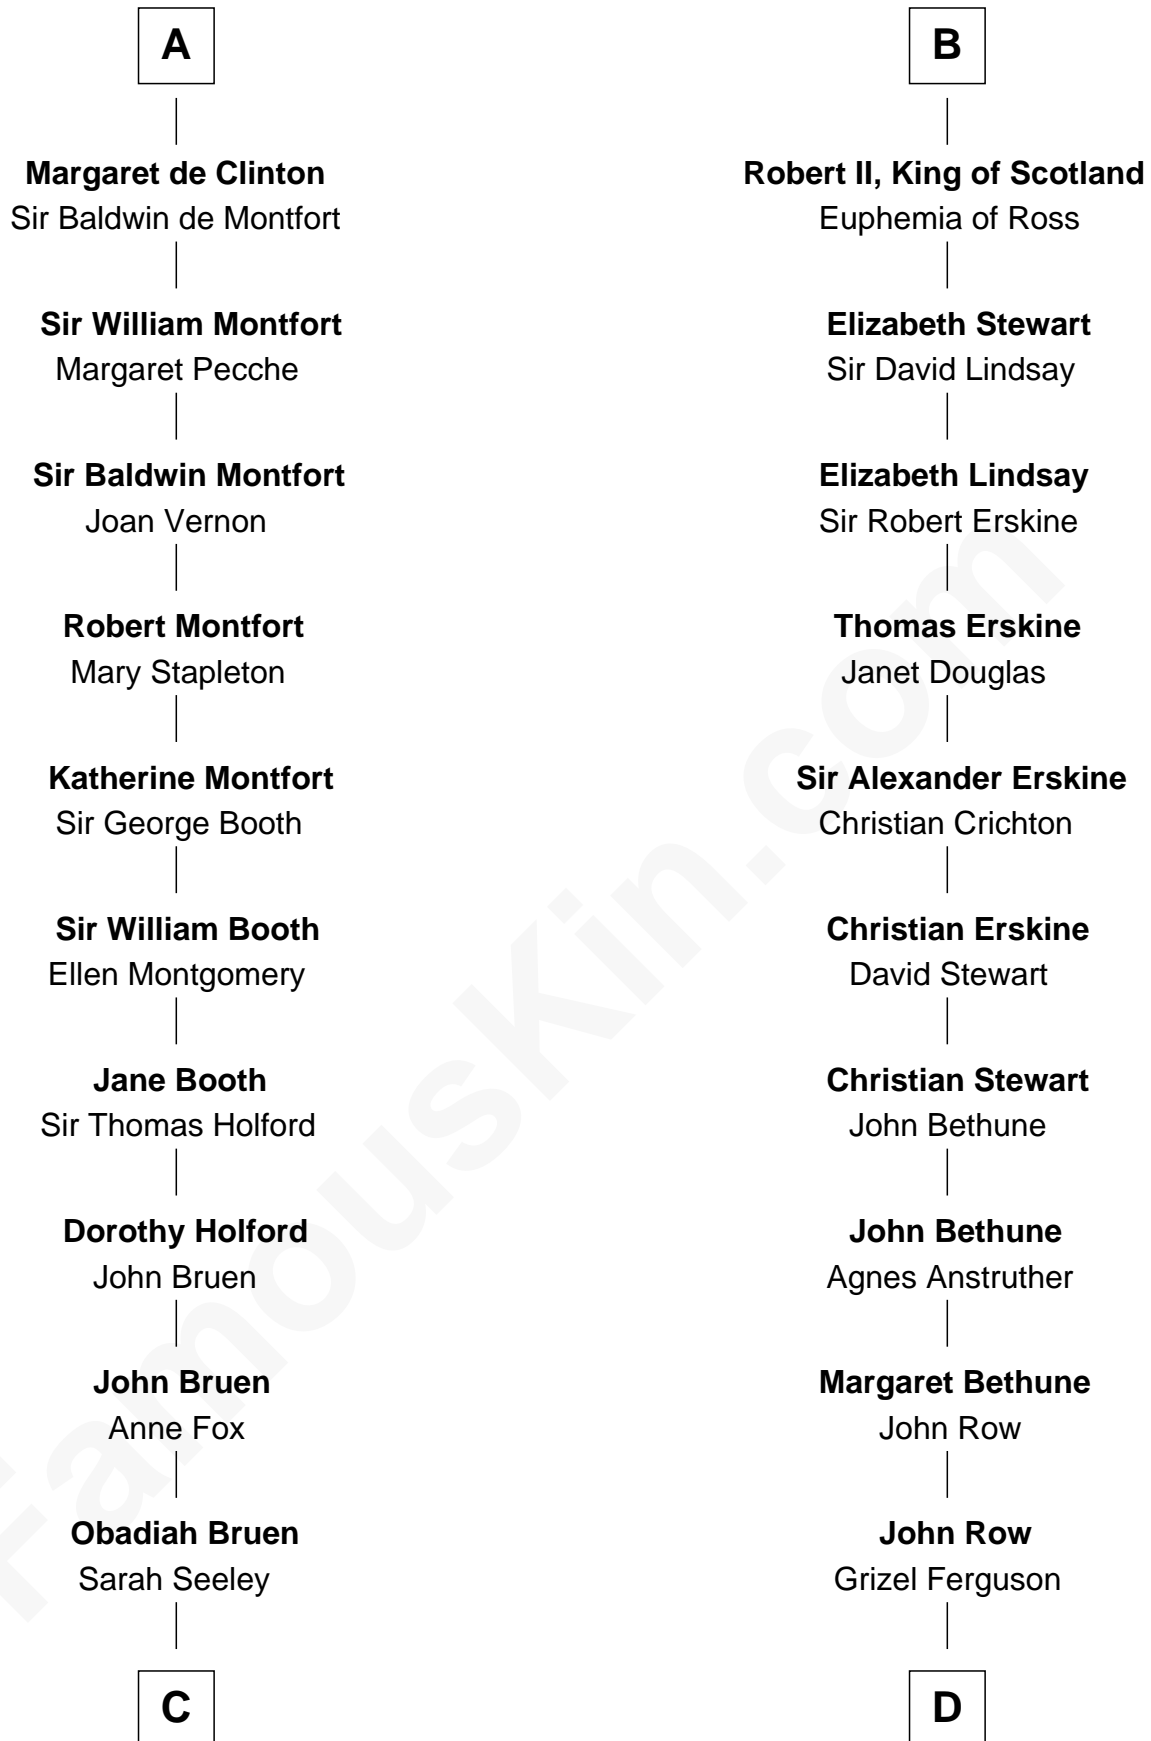

FamousKin.com Relationship Chart of

Abraham Baldwin

Signer of the U.S. Constitution

21st cousin of

General Hugh Mercer

American Revolution

Richard Fitzgilbert de Clare

Adeliza de Meschines

C

Mary Bruen
John Baldwin

Abigail Baldwin
Samuel Baldwin

Timothy Baldwin
Bathsheba Stone

Michael Baldwin
Lucy Dudley

Abraham Baldwin
Signer of the U.S. Constitution

D

John Row
Elspeth Gillespie

Lilias Row
John Mercer

Thomas Mercer
Isabel Smith

William Mercer
Anne Munro

General Hugh Mercer
American Revolution