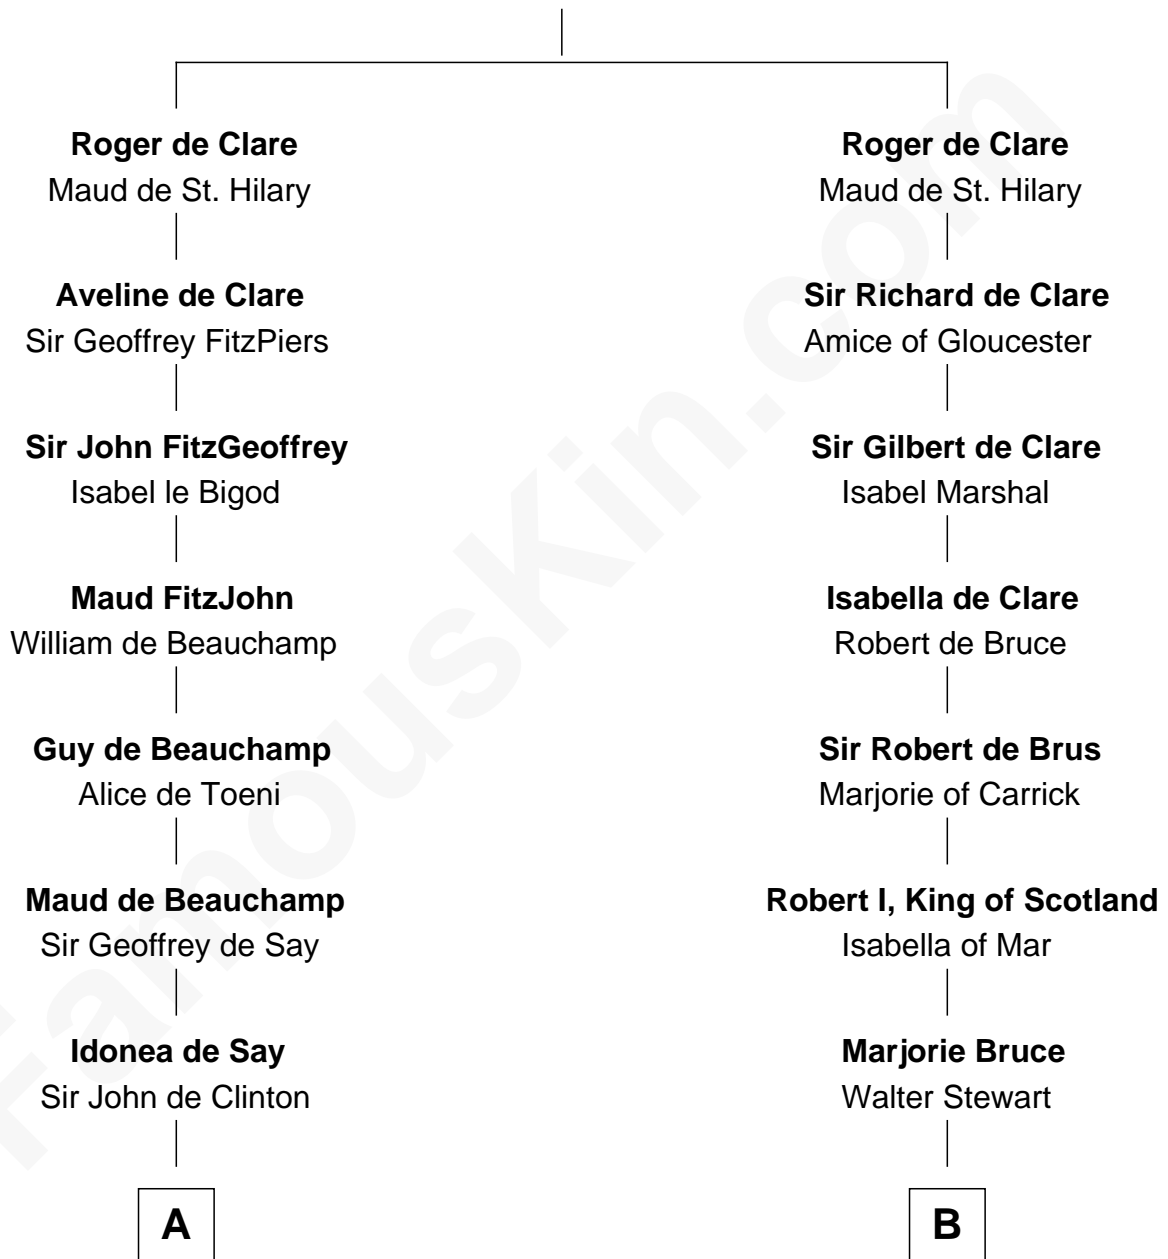

FamousKin.com Relationship Chart of

Abraham Baldwin

Signer of the U.S. Constitution

21st cousin of

General Hugh Mercer

American Revolution

Richard Fitzgilbert de Clare

Adeliza de Meschines

C

Mary Bruen
John Baldwin

Abigail Baldwin
Samuel Baldwin

Timothy Baldwin
Bathsheba Stone

Michael Baldwin
Lucy Dudley

Abraham Baldwin
Signer of the U.S. Constitution

D

John Row
Elspeth Gillespie

Lilias Row
John Mercer

Thomas Mercer
Isabel Smith

William Mercer
Anne Munro

General Hugh Mercer
American Revolution