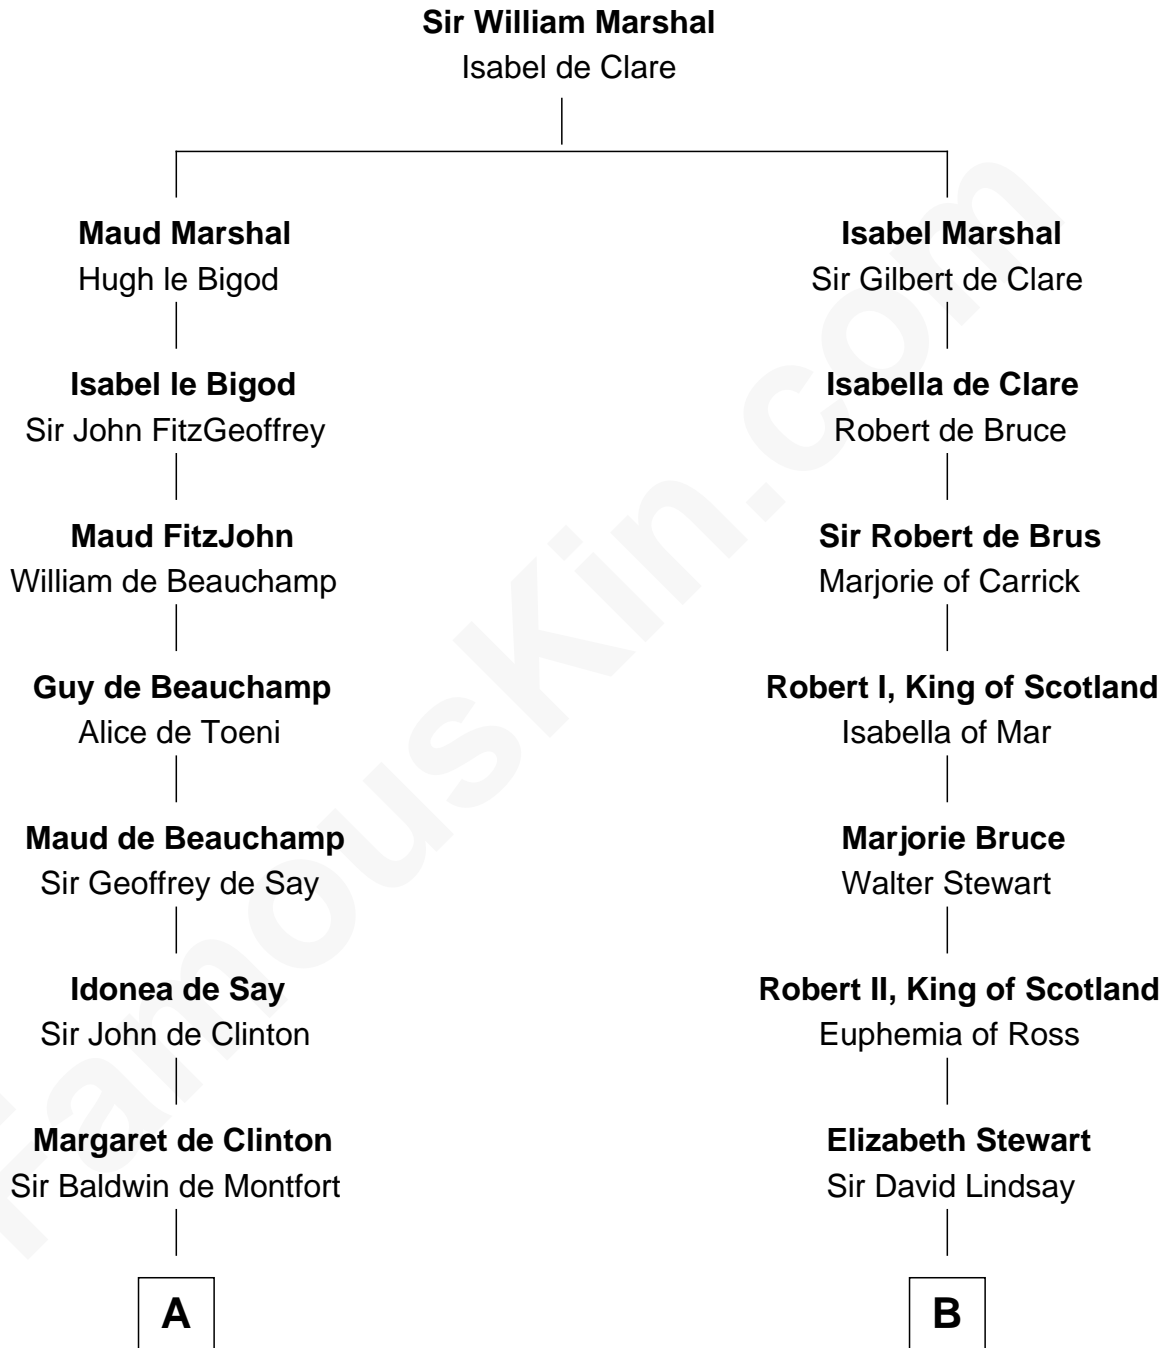

FamousKin.com Relationship Chart of

Abraham Baldwin

Signer of the U.S. Constitution

19th cousin 1 time removed of

General Hugh Mercer

American Revolution

C

Abigail Baldwin
Samuel Baldwin

Timothy Baldwin
Bathsheba Stone

Michael Baldwin
Lucy Dudley

Abraham Baldwin
Signer of the U.S. Constitution

D

Thomas Mercer
Isabel Smith

William Mercer
Anne Munro

General Hugh Mercer
American Revolution

FamousKin.com