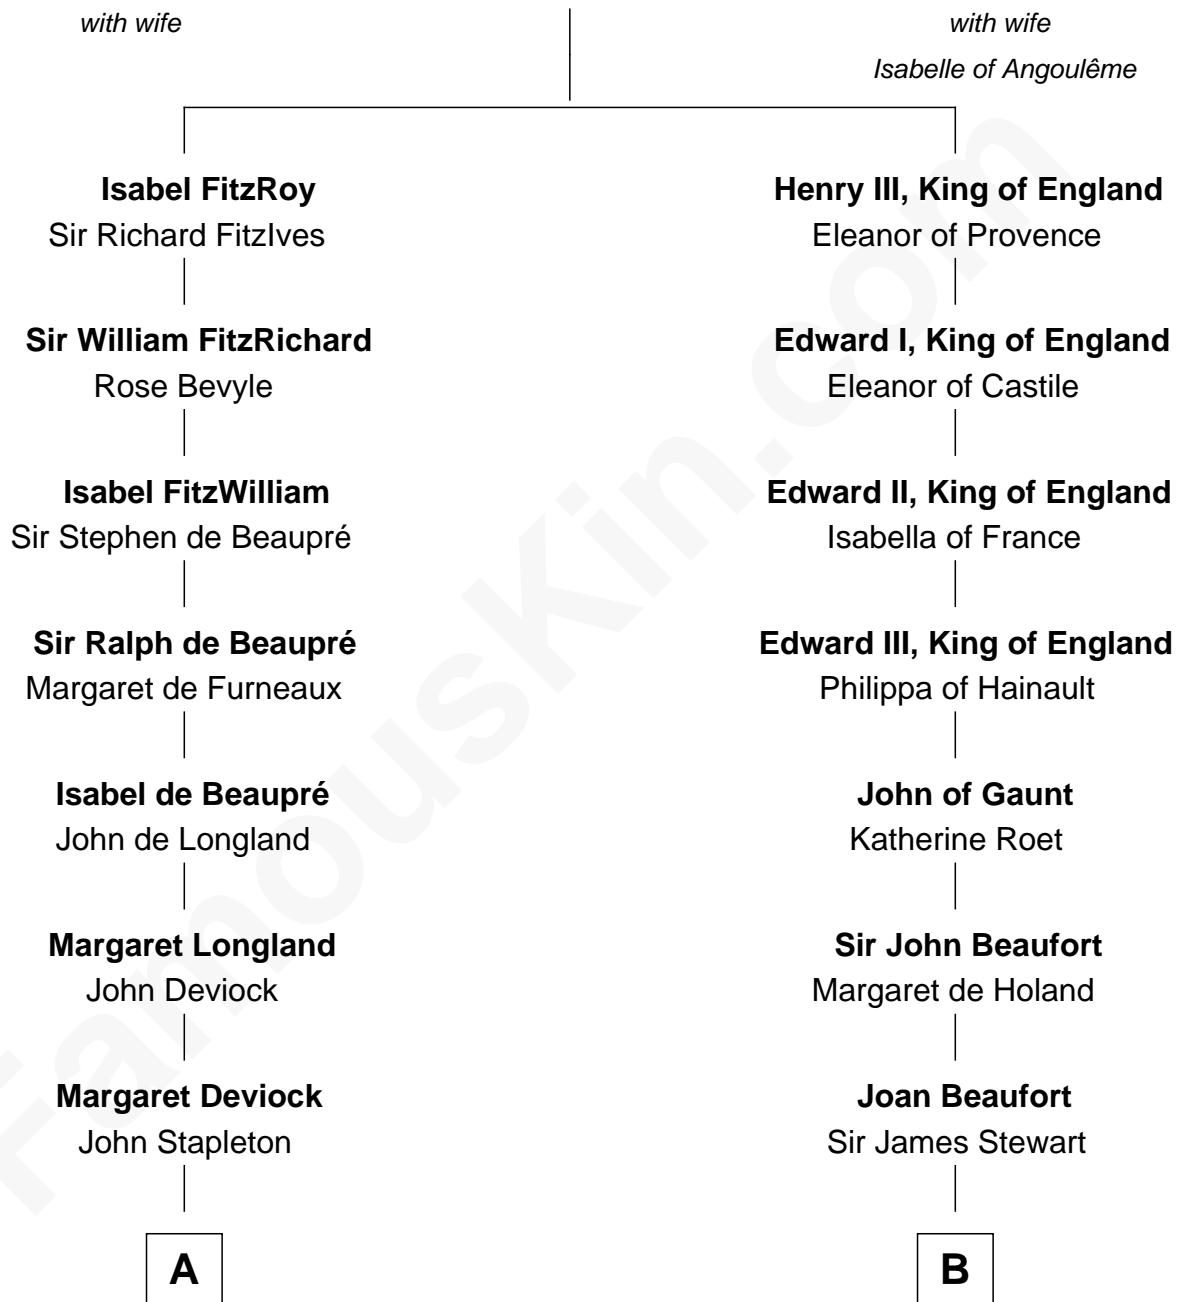

FamousKin.com

Relationship Chart of

Abraham Baldwin

Signer of the U.S. Constitution

19th cousin 2 times removed of

Johnny Mercer

Songwriter and Co-Founder of Capitol Records

John, King of England

C

Timothy Baldwin
Bathsheba Stone

Michael Baldwin
Lucy Dudley

Abraham Baldwin
Signer of the U.S. Constitution

D

Louisa Griffin
Col. Hugh Mercer

Gen. Hugh Weedon Mercer
Mary Stiles Anderson

George Anderson Mercer
Nanny Maury Herndon