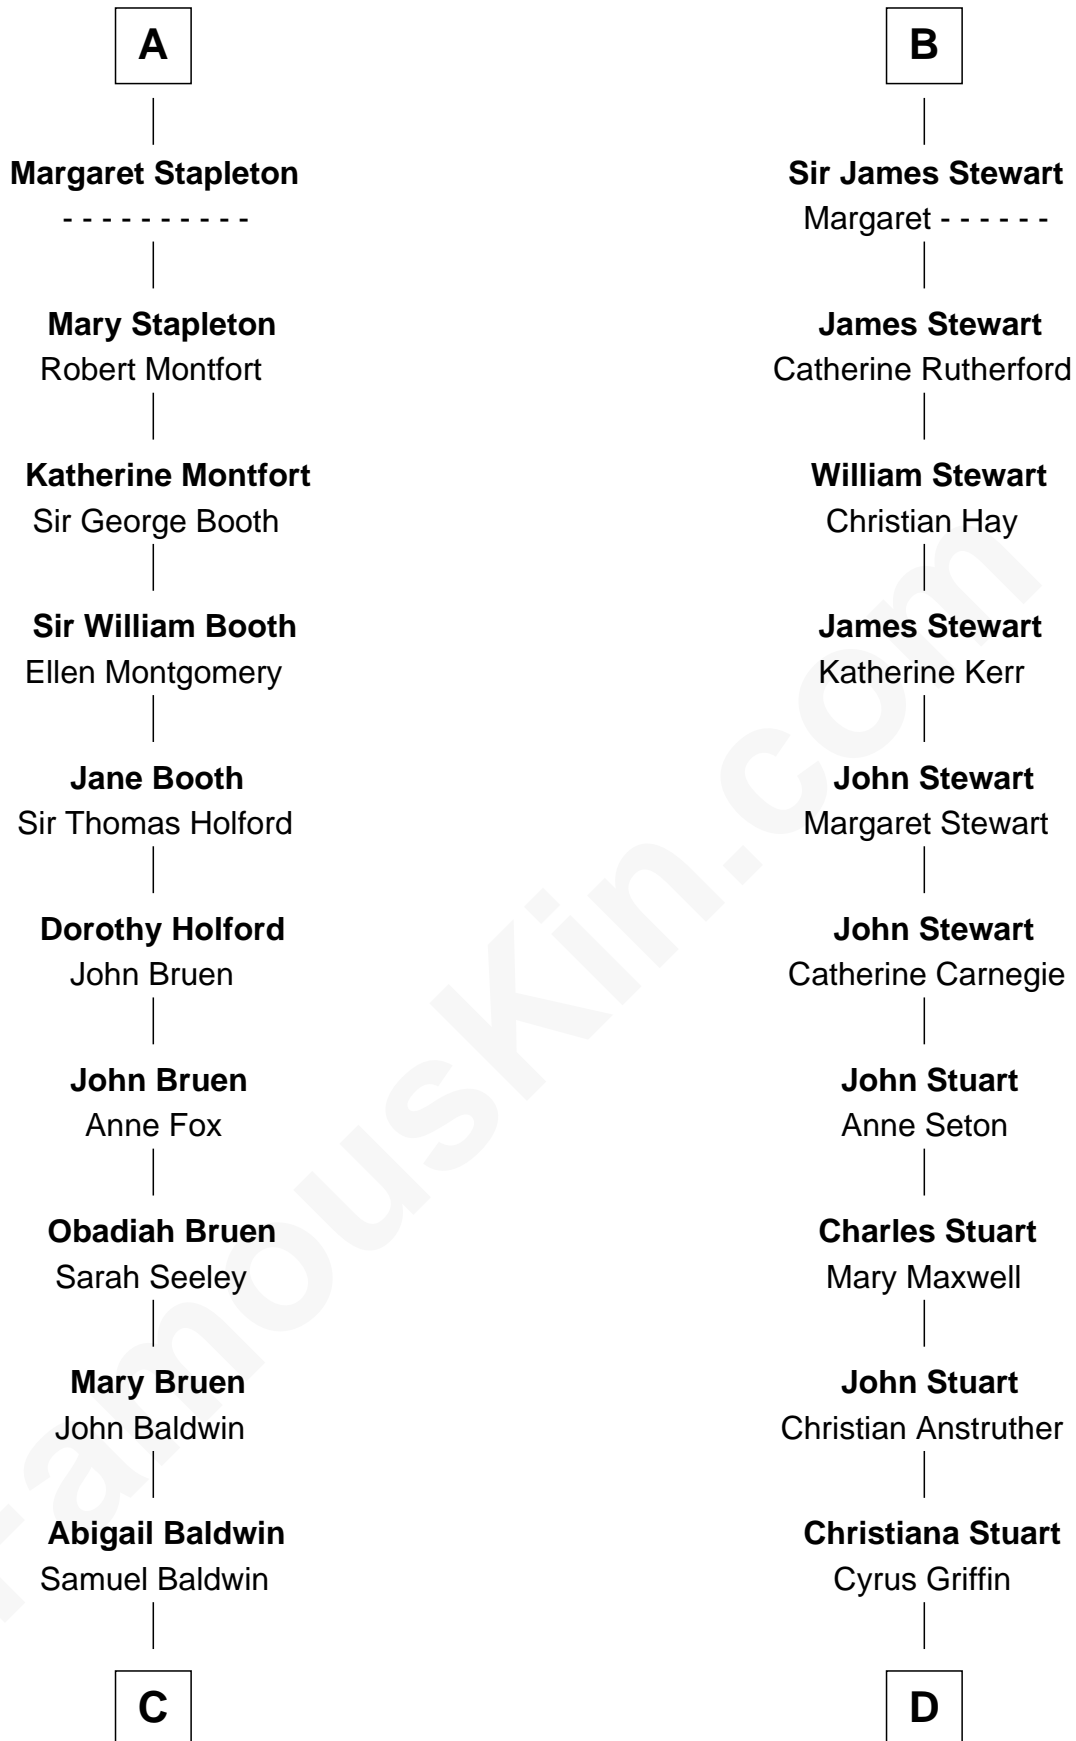

FamousKin.com

Relationship Chart of

Abraham Baldwin

Signer of the U.S. Constitution

19th cousin 2 times removed of

Johnny Mercer

Songwriter and Co-Founder of Capitol Records

John, King of England

C

Timothy Baldwin
Bathsheba Stone

Michael Baldwin
Lucy Dudley

Abraham Baldwin
Signer of the U.S. Constitution

D

Louisa Griffin
Col. Hugh Mercer

Gen. Hugh Weedon Mercer
Mary Stiles Anderson

George Anderson Mercer
Nanny Maury Herndon