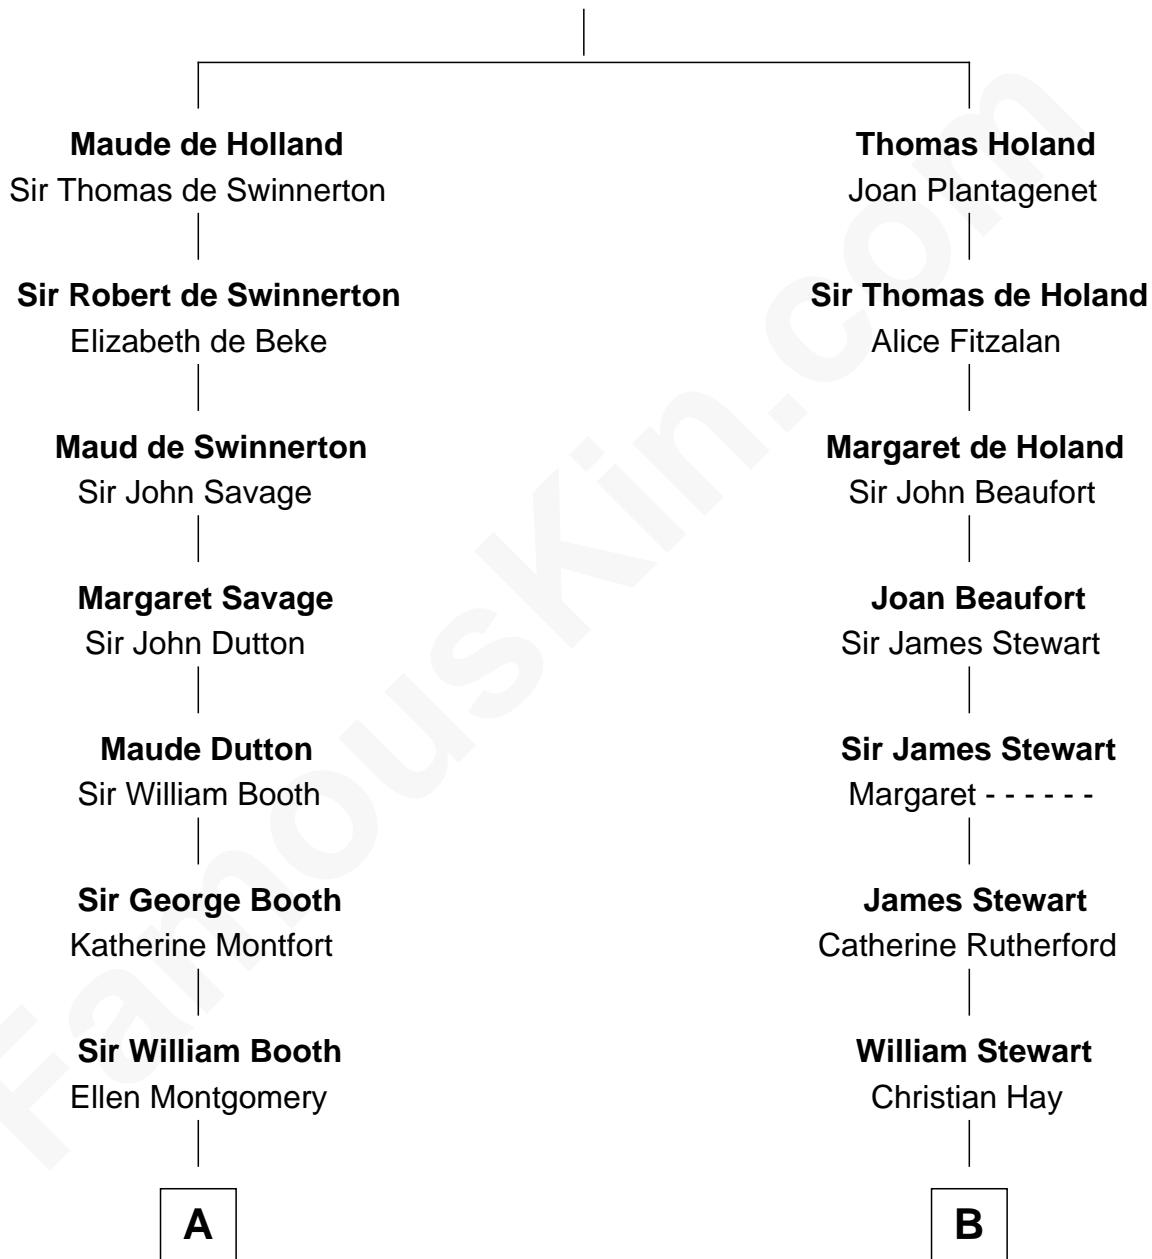

FamousKin.com

Relationship Chart of

Abraham Baldwin

Signer of the U.S. Constitution

15th cousin 3 times removed of

Johnny Mercer

Songwriter and Co-Founder of Capitol Records

Sir Robert de Holland

Maude la Zouche

C

George Anderson Mercer

Lillian Elizabeth Ciucevich

Johnny Mercer

Co-Founder of Capitol Records

FamousKin.com