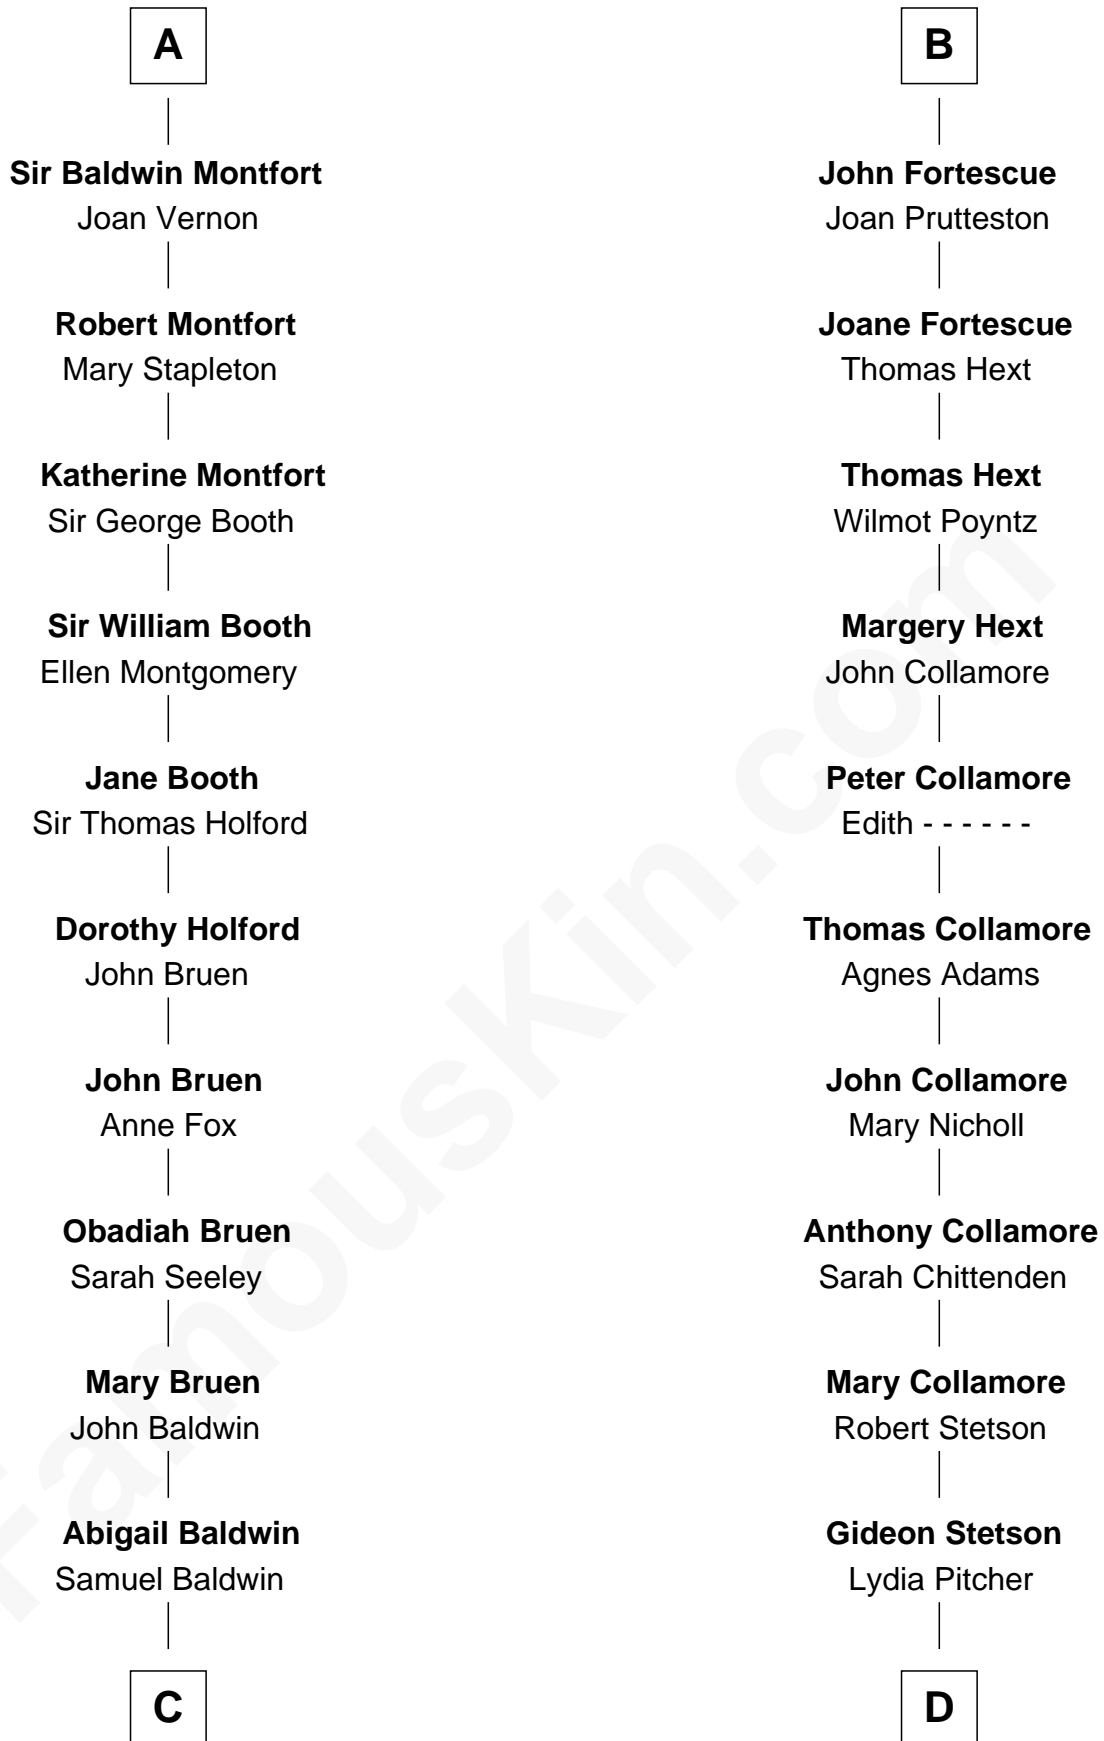

# FamousKin.com Relationship Chart of

**Abraham Baldwin**

*Signer of the U.S. Constitution*

19th cousin 2 times removed of

**Benton MacKaye**

*Co-Founder, Appalachian Trail*

**Sir Geoffrey FitzPiers**

Aveline de Clare

**C**

**Timothy Baldwin**  
Bathsheba Stone

**Michael Baldwin**  
Lucy Dudley

**Abraham Baldwin**  
*Signer of the U.S. Constitution*

**D**

**Amos Stetson**  
Elizabeth Pray

**Jesse Stetson**  
Sarah Dickerman