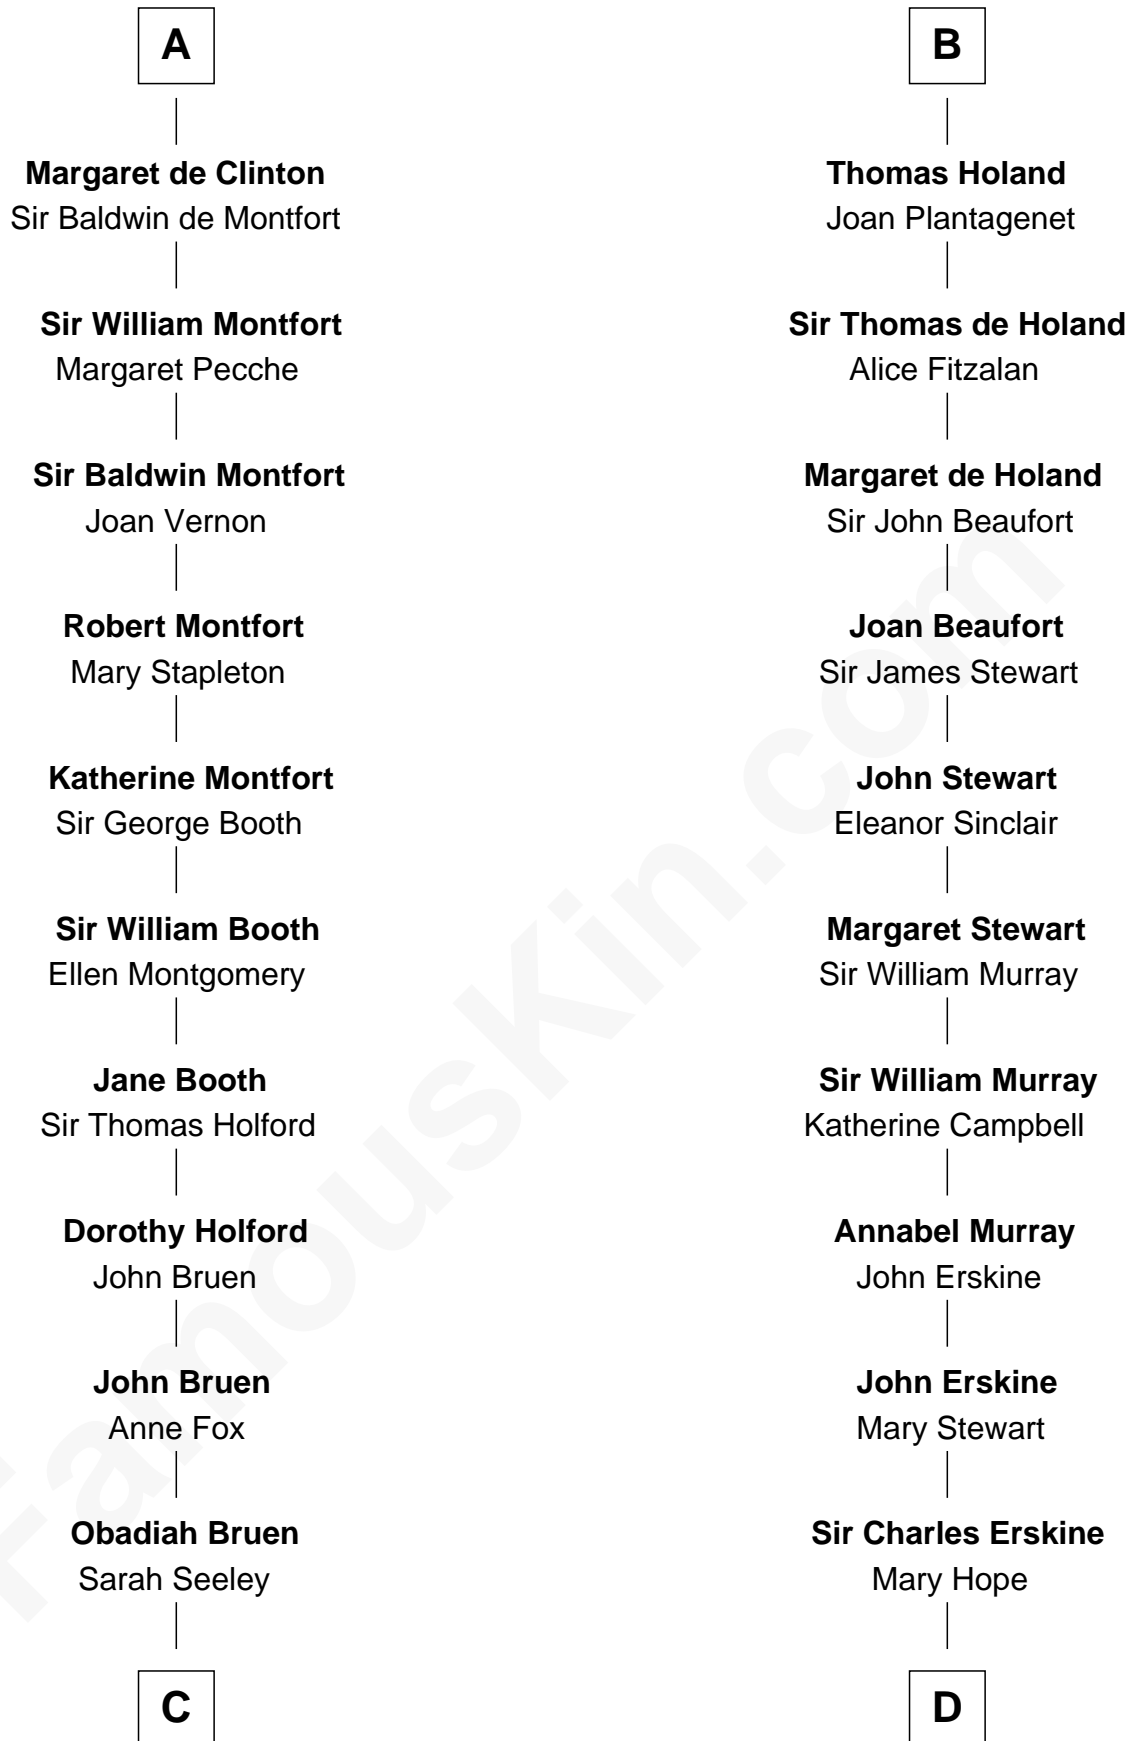

FamousKin.com

Relationship Chart of

Abraham Baldwin

Signer of the U.S. Constitution

19th cousin 2 times removed of

Major John Pitcairn

British Commander at Battle of Lexington

C

Mary Bruen
John Baldwin

Abigail Baldwin
Samuel Baldwin

Timothy Baldwin
Bathsheba Stone

Michael Baldwin
Lucy Dudley

Abraham Baldwin
Signer of the U.S. Constitution

D

Mary Erskine
William Hamilton

Katherine Hamilton
Rev. David Pitcairn

Major John Pitcairn
British Commander at Lexington

FamousKin.com