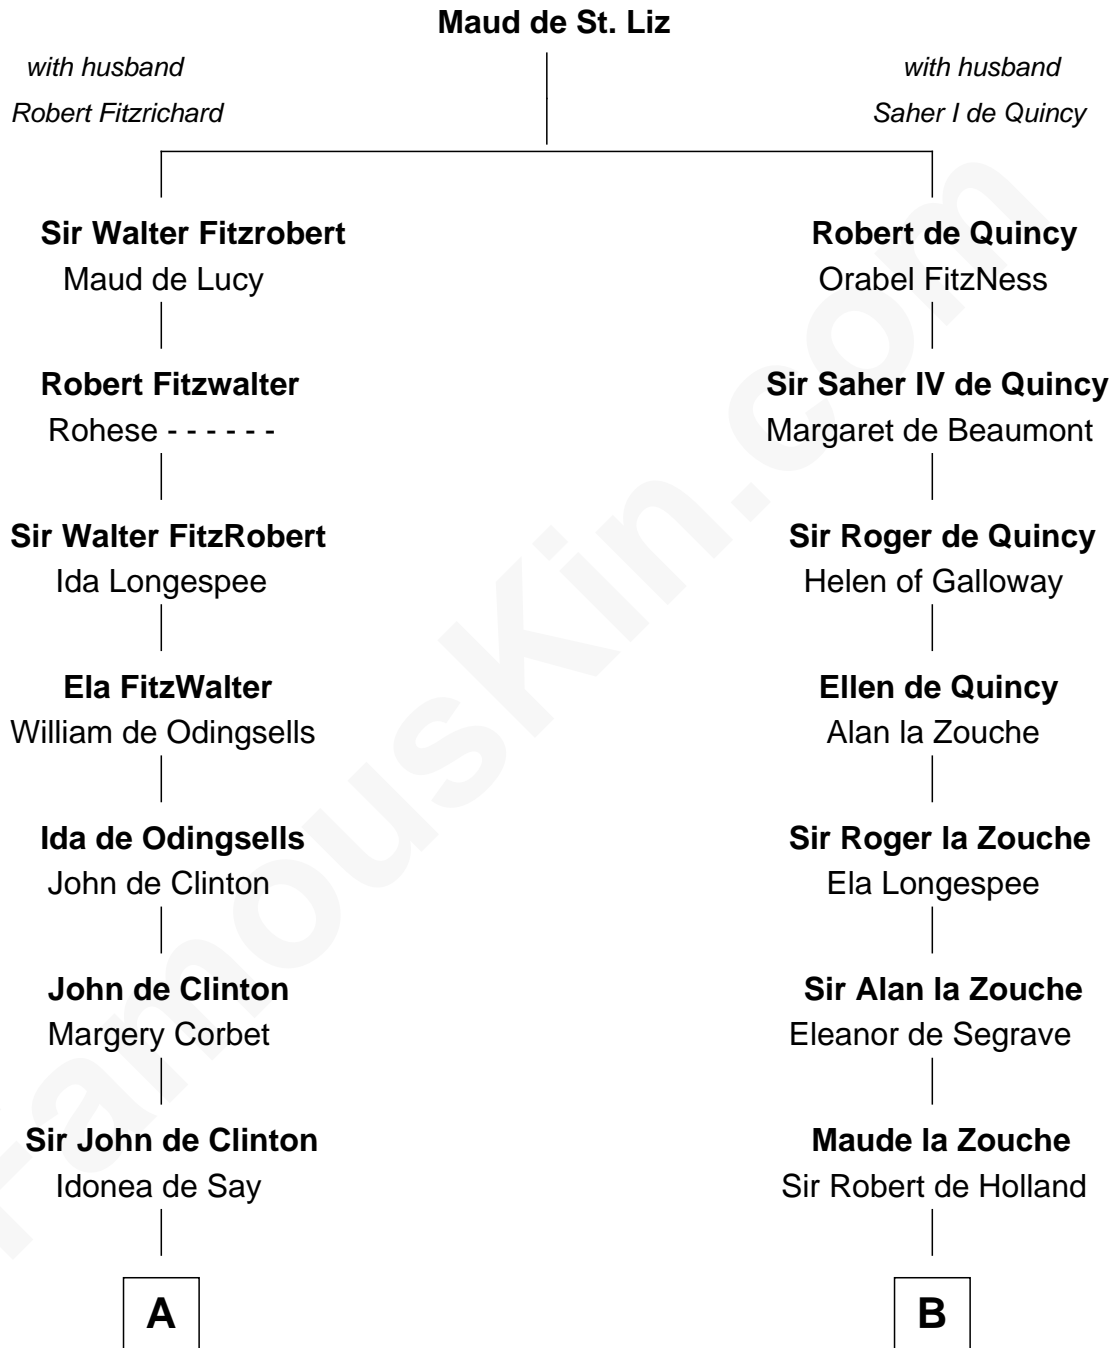

FamousKin.com

Relationship Chart of

Abraham Baldwin

Signer of the U.S. Constitution

19th cousin 2 times removed of

Major John Pitcairn

British Commander at Battle of Lexington

C

Mary Bruen
John Baldwin

Abigail Baldwin
Samuel Baldwin

Timothy Baldwin
Bathsheba Stone

Michael Baldwin
Lucy Dudley

Abraham Baldwin
Signer of the U.S. Constitution

D

Mary Erskine
William Hamilton

Katherine Hamilton
Rev. David Pitcairn

Major John Pitcairn
British Commander at Lexington

FamousKin.com