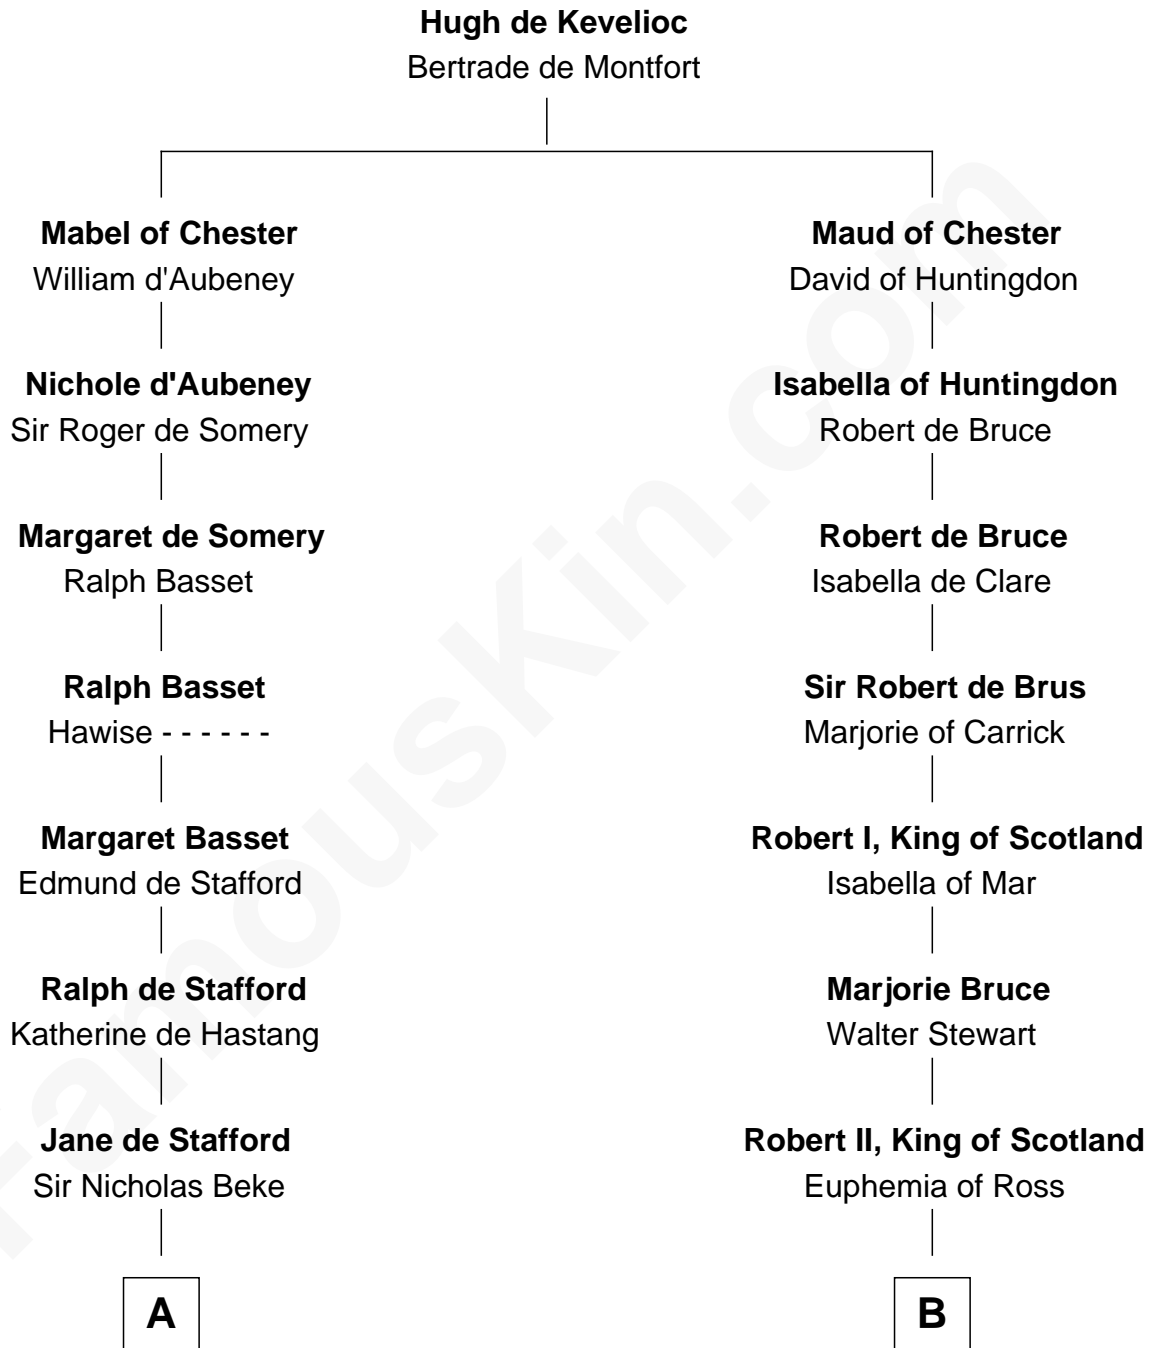

FamousKin.com

Relationship Chart of

Abraham Baldwin

Signer of the U.S. Constitution

18th cousin 3 times removed of

Major John Pitcairn

British Commander at Battle of Lexington

C

Mary Bruen
John Baldwin

Abigail Baldwin
Samuel Baldwin

Timothy Baldwin
Bathsheba Stone

Michael Baldwin
Lucy Dudley

Abraham Baldwin
Signer of the U.S. Constitution

D

Katherine Hamilton
Rev. David Pitcairn

Major John Pitcairn
British Commander at Lexington