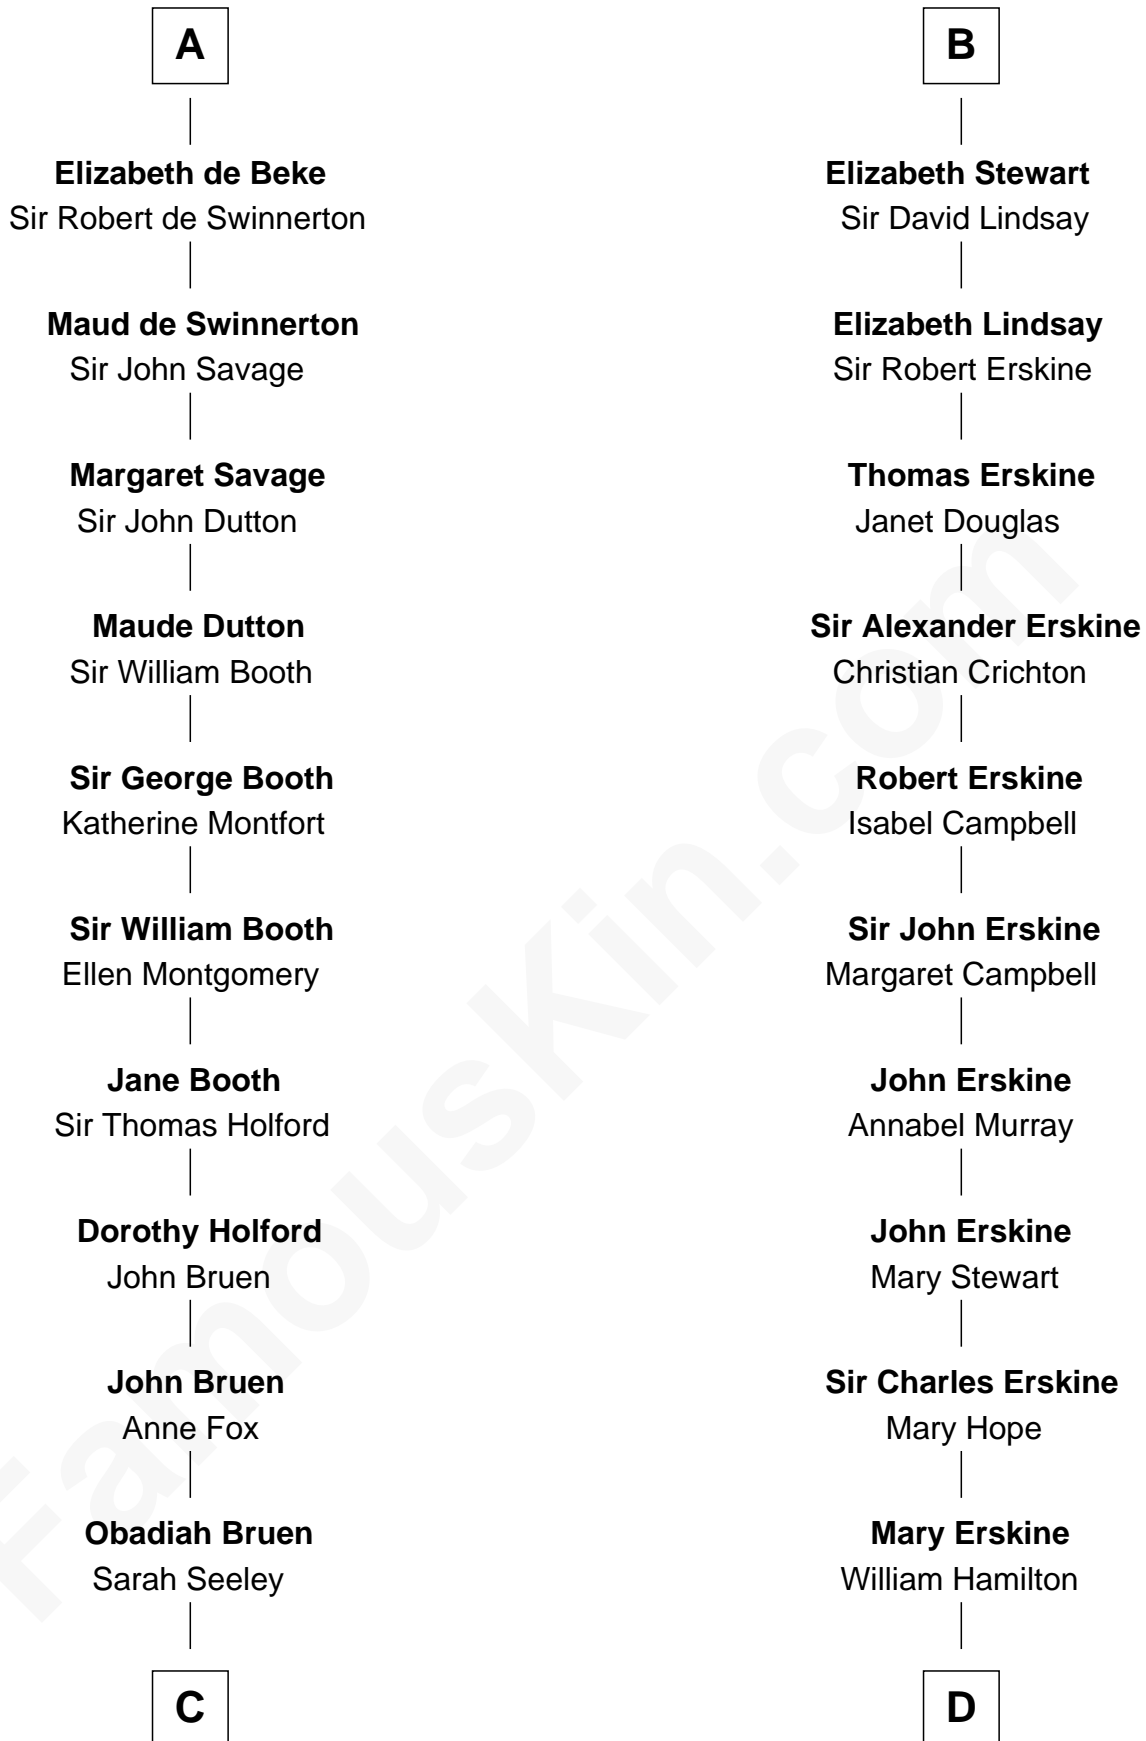

FamousKin.com

Relationship Chart of

Abraham Baldwin

Signer of the U.S. Constitution

18th cousin 3 times removed of

Major John Pitcairn

British Commander at Battle of Lexington

C

Mary Bruen
John Baldwin

Abigail Baldwin
Samuel Baldwin

Timothy Baldwin
Bathsheba Stone

Michael Baldwin
Lucy Dudley

Abraham Baldwin
Signer of the U.S. Constitution

D

Katherine Hamilton
Rev. David Pitcairn

Major John Pitcairn
British Commander at Lexington