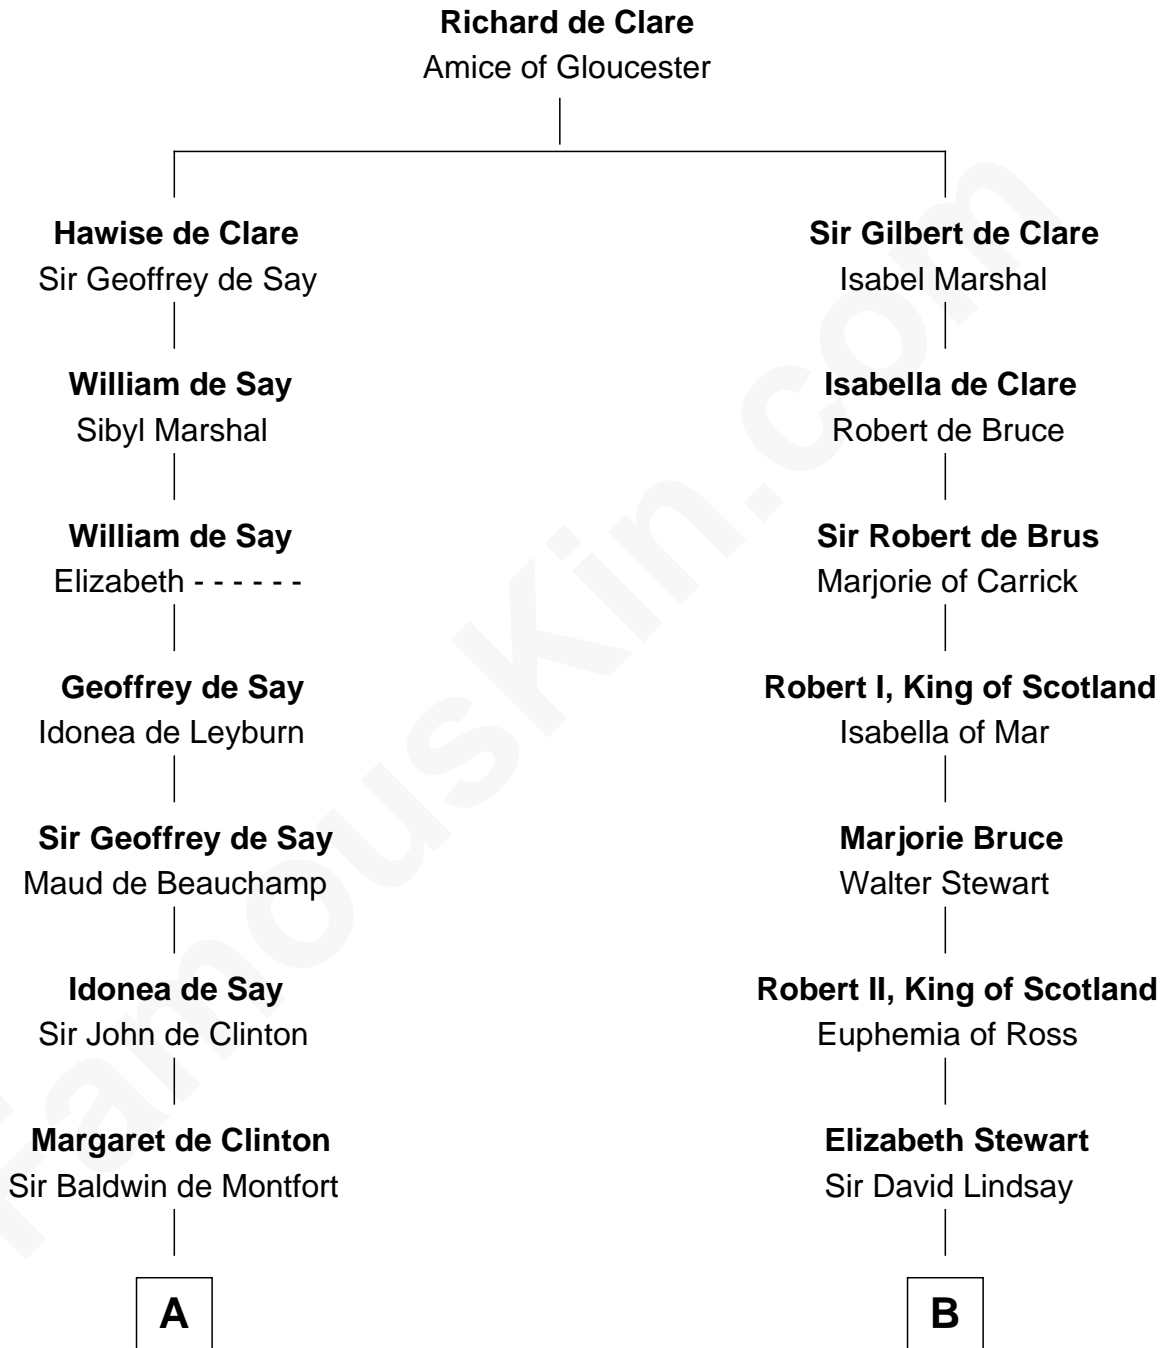

# FamousKin.com Relationship Chart of

**Abraham Baldwin**

*Signer of the U.S. Constitution*

17th cousin 3 times removed of

**Major John Pitcairn**

*British Commander at Battle of Lexington*

**C**

Abigail Baldwin

Samuel Baldwin

Timothy Baldwin

Bathsheba Stone

Michael Baldwin

Lucy Dudley

Abraham Baldwin

*Signer of the U.S. Constitution*

FamousKin.com