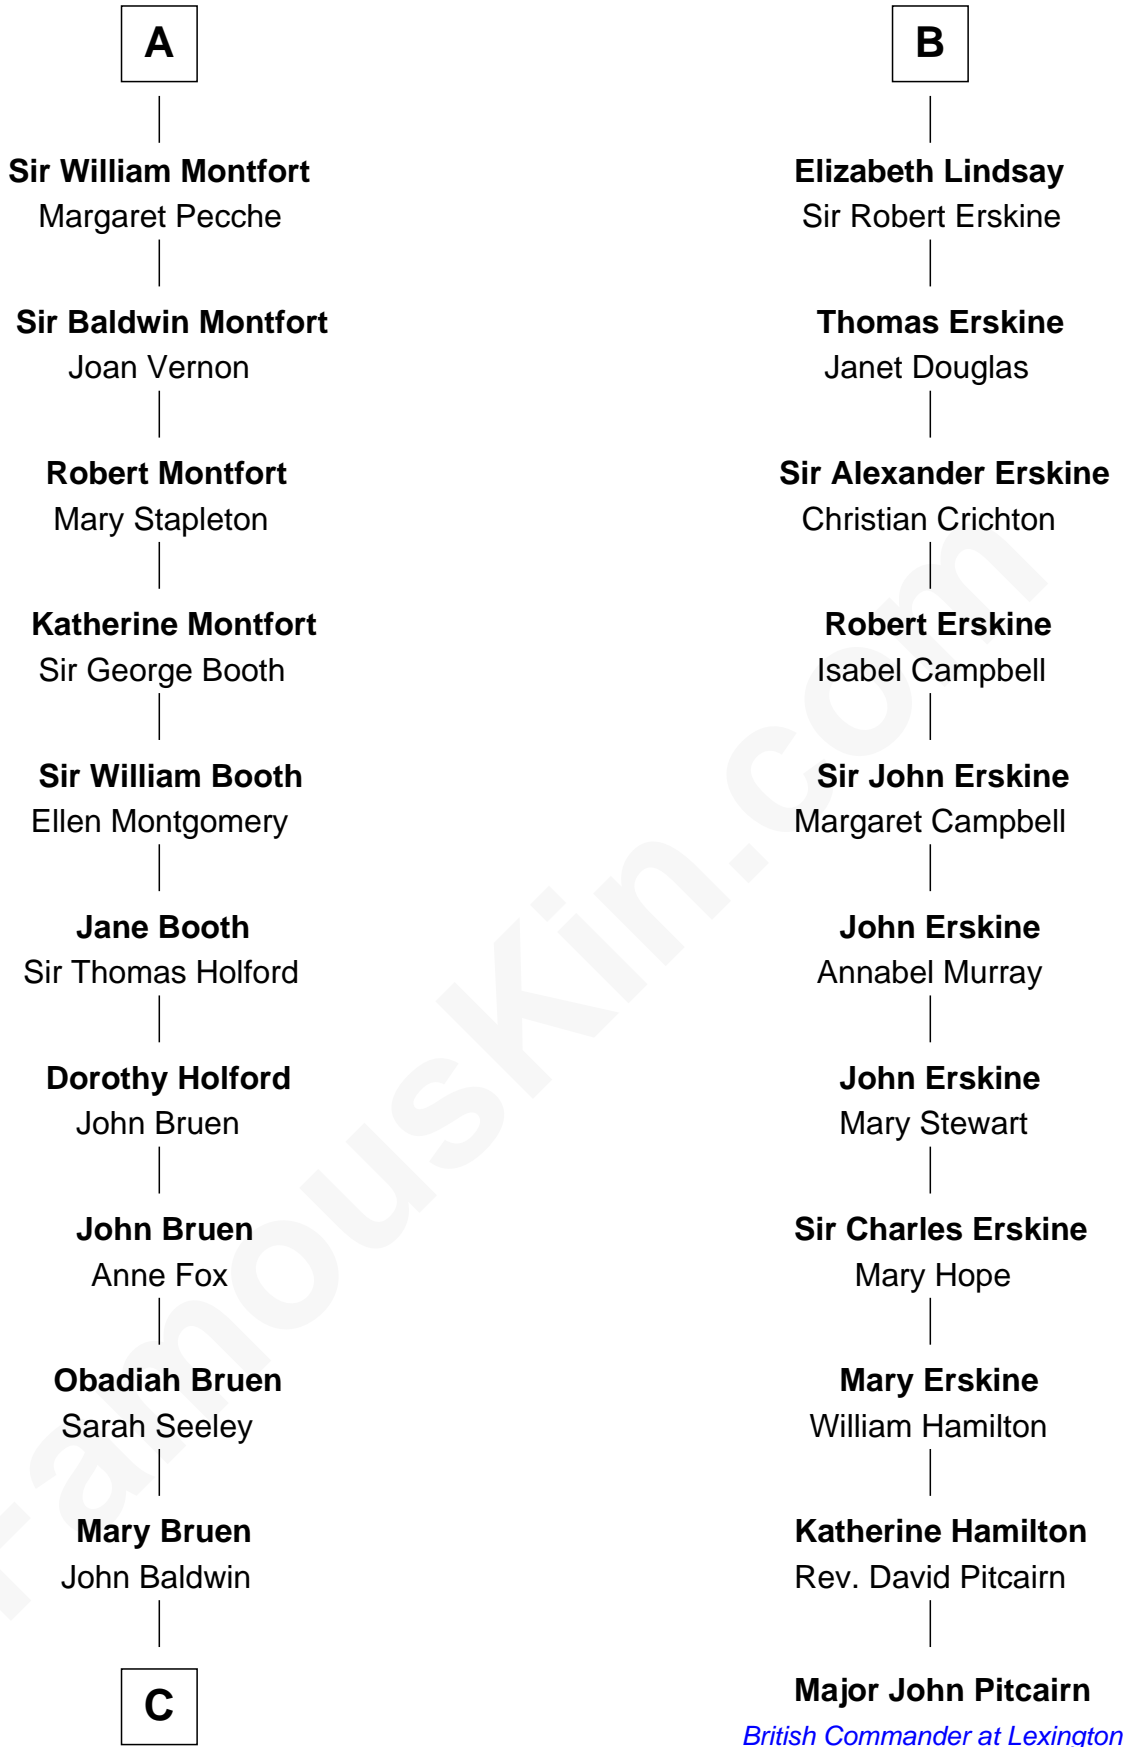

# FamousKin.com Relationship Chart of

**Abraham Baldwin**

*Signer of the U.S. Constitution*

17th cousin 3 times removed of

**Major John Pitcairn**

*British Commander at Battle of Lexington*

**C**

Abigail Baldwin

Samuel Baldwin

Timothy Baldwin

Bathsheba Stone

Michael Baldwin

Lucy Dudley

Abraham Baldwin

*Signer of the U.S. Constitution*

FamousKin.com