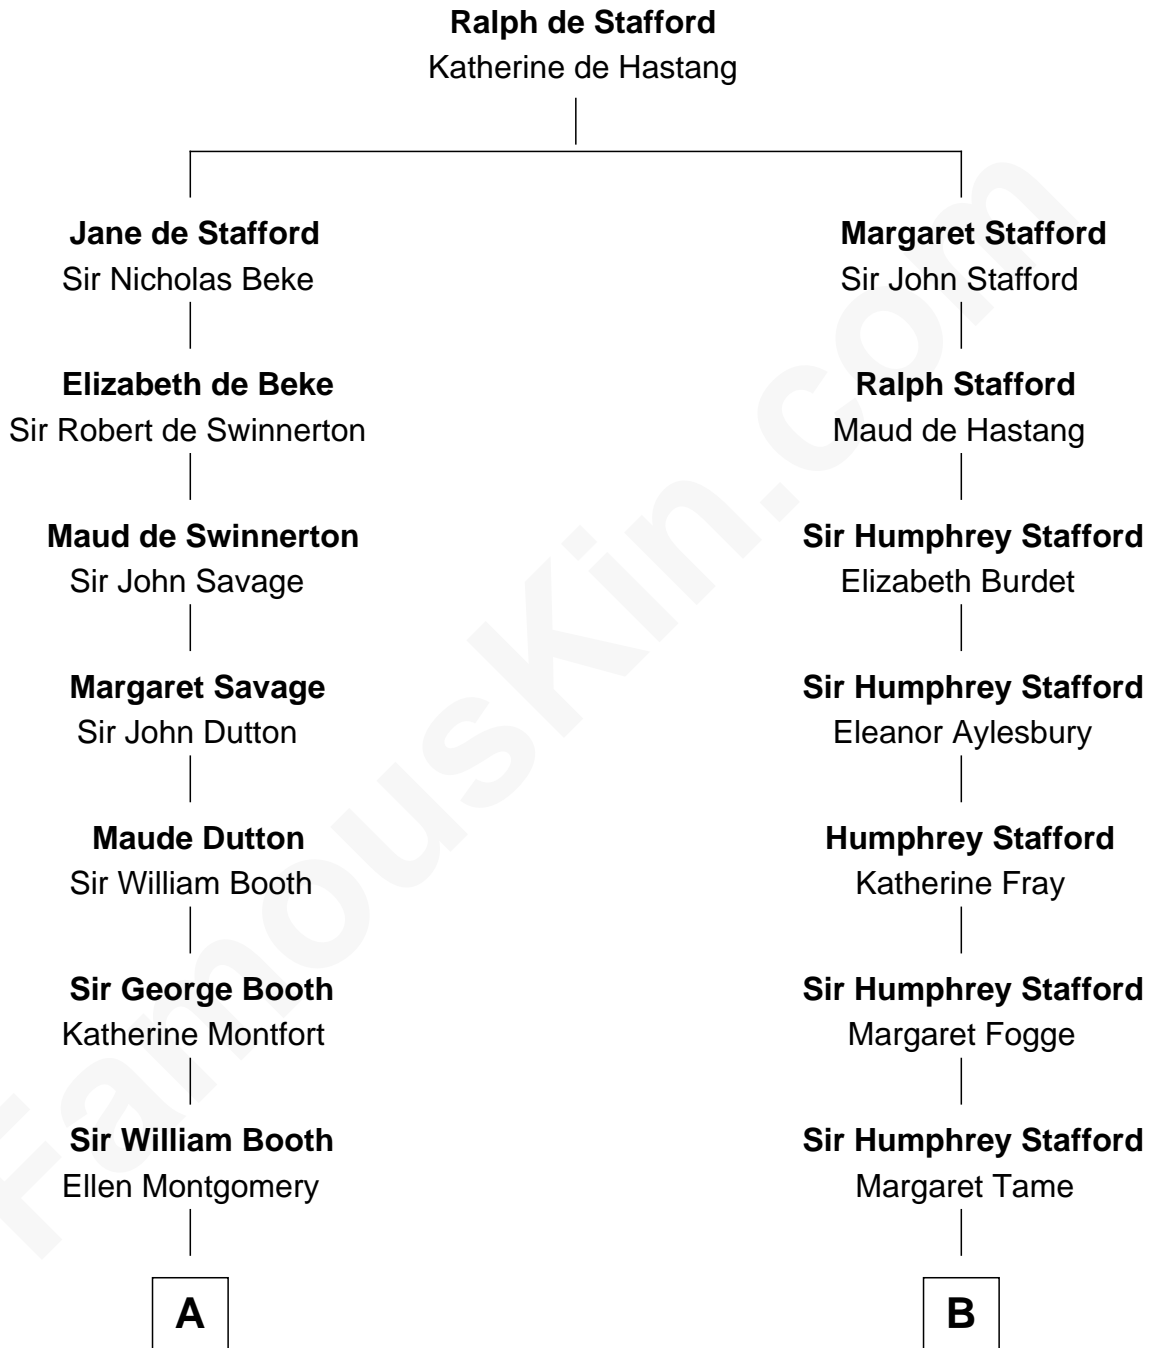

# FamousKin.com Relationship Chart of

**Abraham Baldwin**

*Signer of the U.S. Constitution*

15th cousin 3 times removed of

**Marilyn Monroe**

*Actress, Model, and Singer*

**C**

**Charles Stanley Gifford**

Gladys Pearl Monroe

**Marilyn Monroe**

*Actress, Model, and Singer*

FamousKin.com