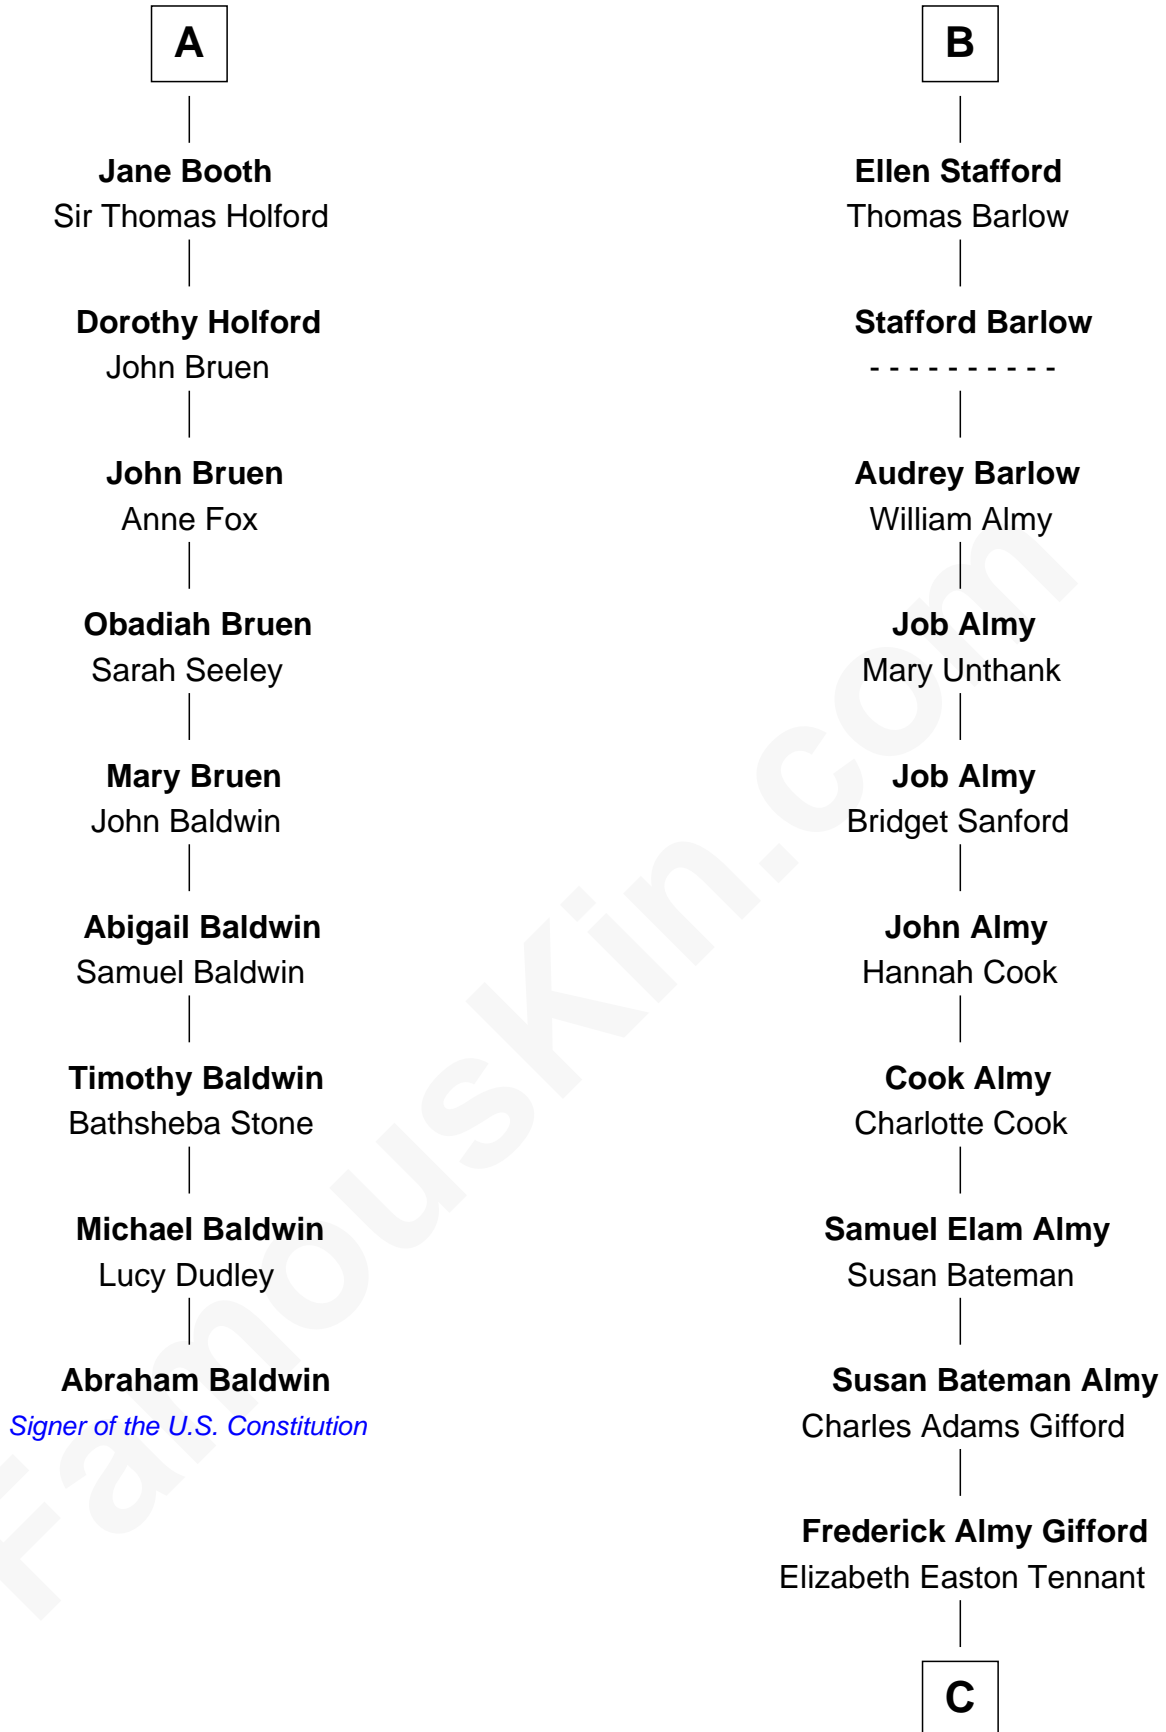

# FamousKin.com Relationship Chart of

**Abraham Baldwin**

*Signer of the U.S. Constitution*

15th cousin 3 times removed of

**Marilyn Monroe**

*Actress, Model, and Singer*

**C**

**Charles Stanley Gifford**

Gladys Pearl Monroe

**Marilyn Monroe**

*Actress, Model, and Singer*

FamousKin.com