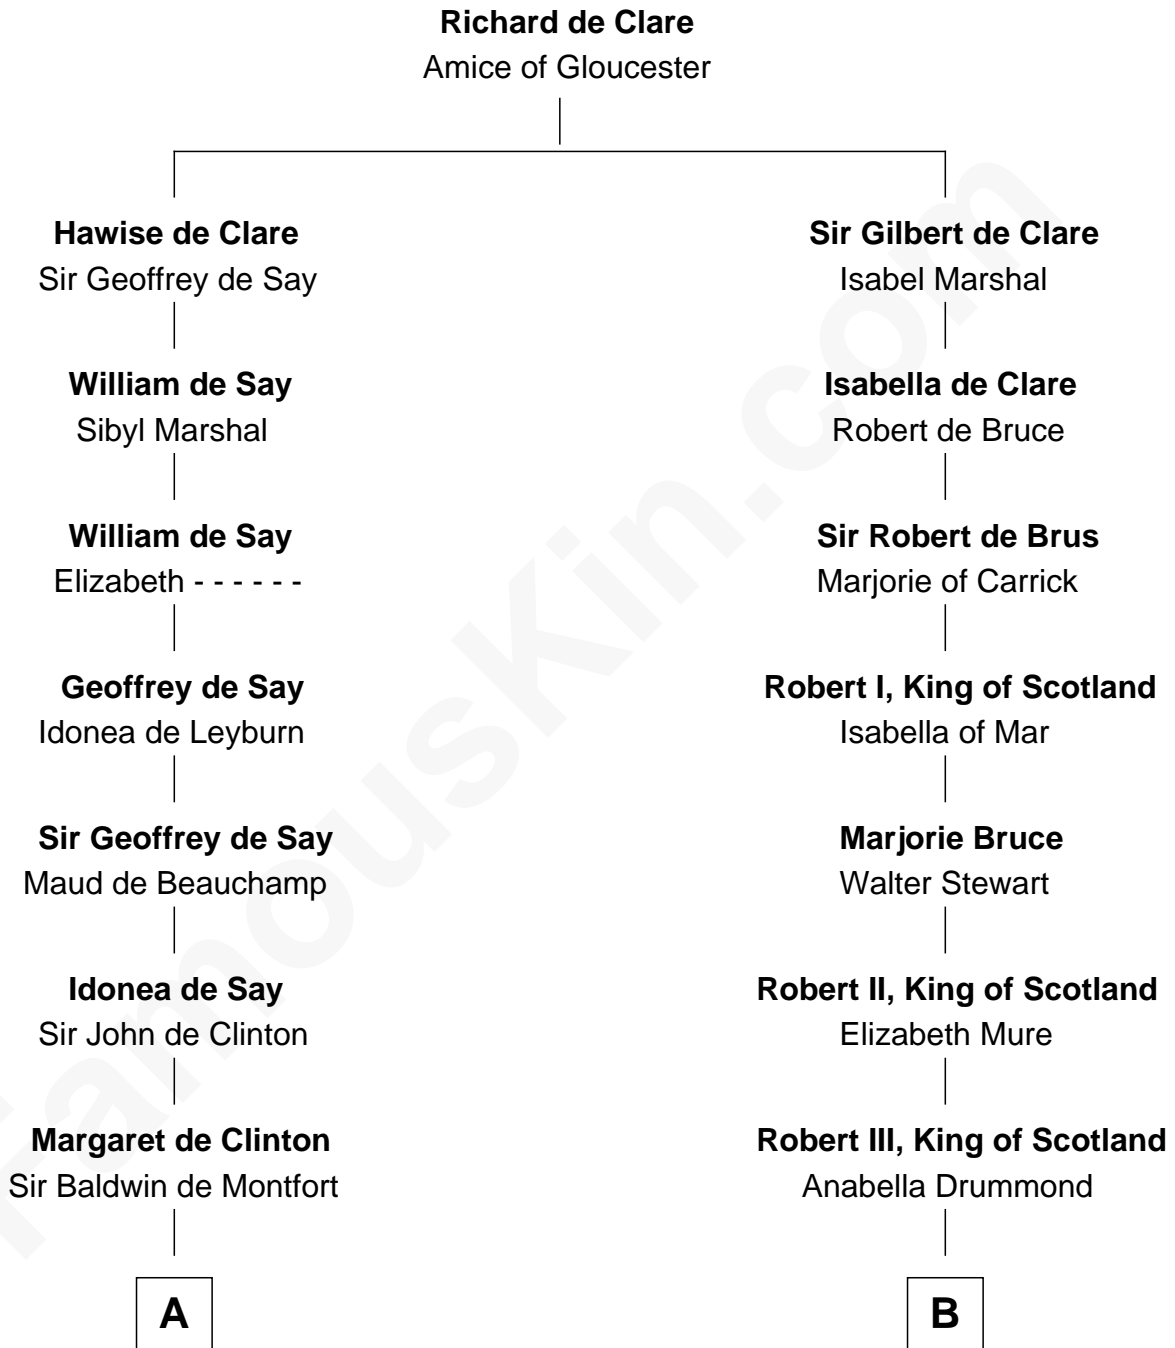

# FamousKin.com Relationship Chart of

**Abraham Baldwin**

*Signer of the U.S. Constitution*

20th cousin 1 time removed of

**Noel Coward**

*Playwright, Actor, and Songwriter*

**C**

**Abigail Baldwin**

Samuel Baldwin

**Timothy Baldwin**

Bathsheba Stone

**Michael Baldwin**

Lucy Dudley

**Abraham Baldwin**

*Signer of the U.S. Constitution*

**D**