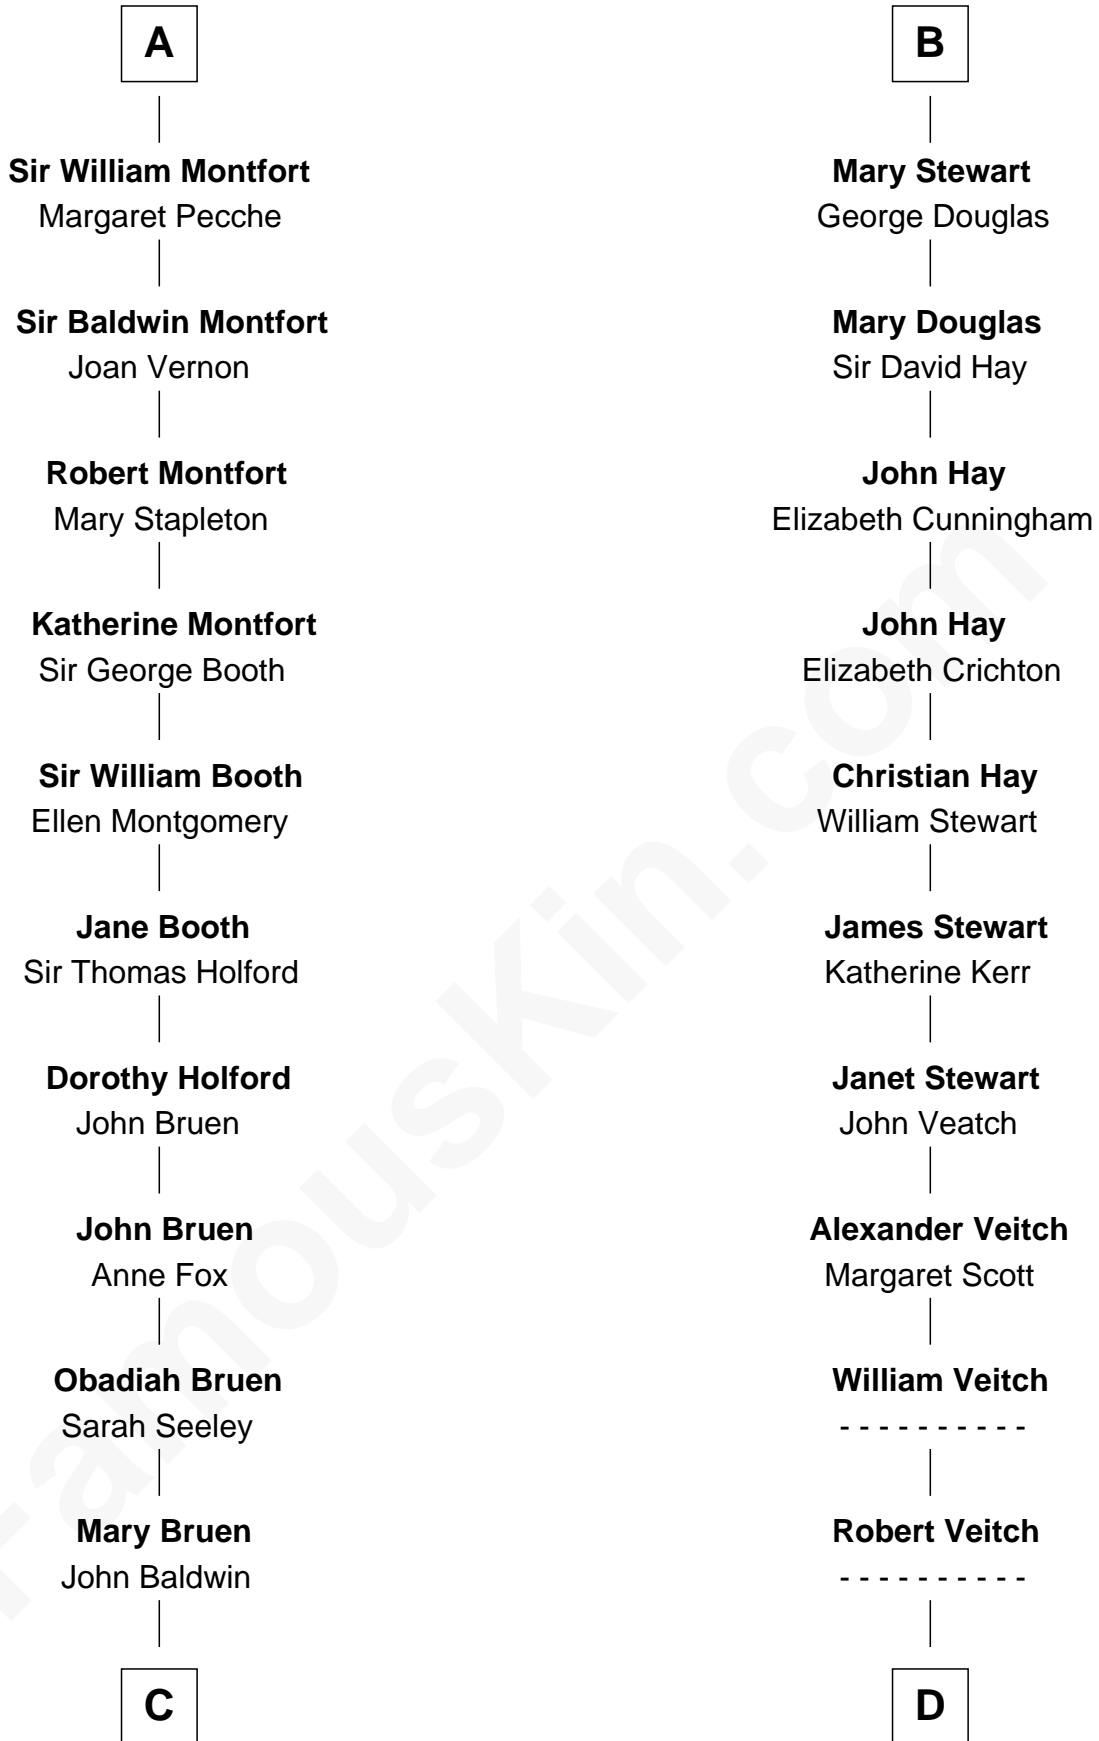

# FamousKin.com Relationship Chart of

**Abraham Baldwin**

*Signer of the U.S. Constitution*

20th cousin 1 time removed of

**Noel Coward**

*Playwright, Actor, and Songwriter*

**C**

**Abigail Baldwin**

Samuel Baldwin

**Timothy Baldwin**

Bathsheba Stone

**Michael Baldwin**

Lucy Dudley

**Abraham Baldwin**

*Signer of the U.S. Constitution*

**D**