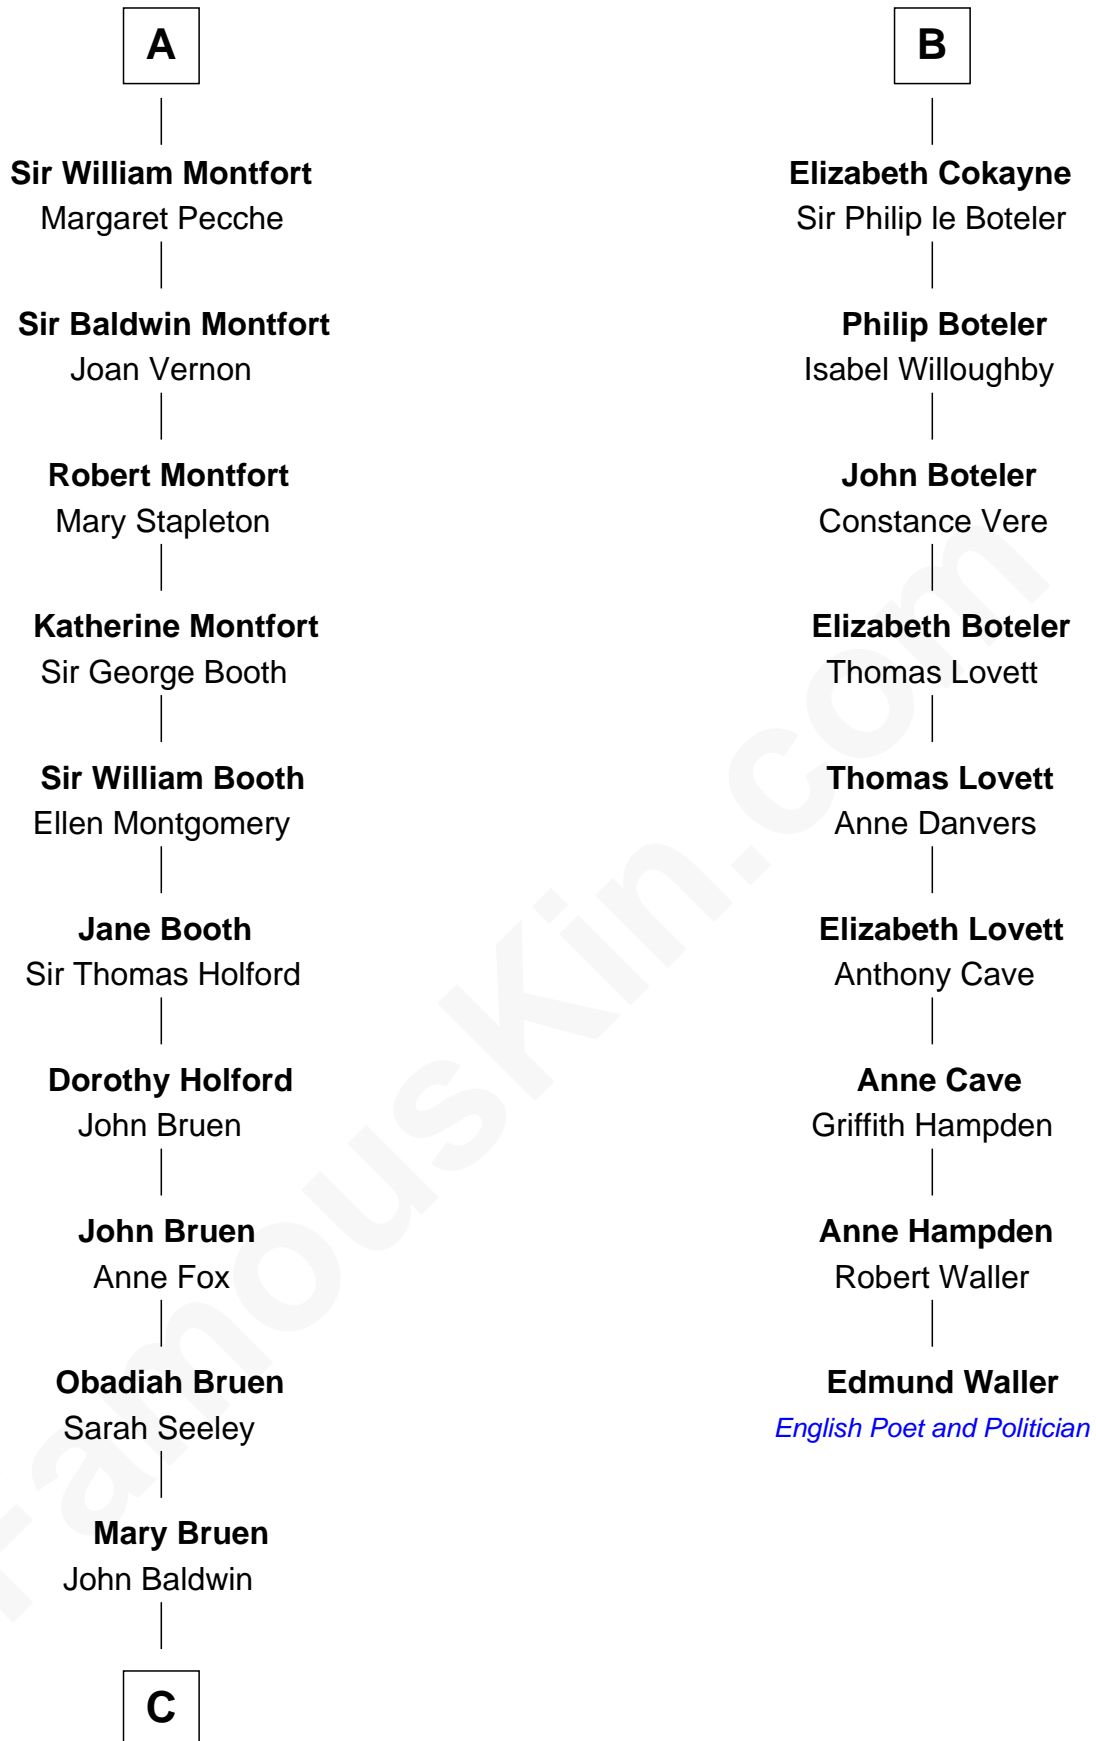

FamousKin.com Relationship Chart of

Abraham Baldwin

Signer of the U.S. Constitution

15th cousin 5 times removed of

Edmund Waller

English Poet and Politician

Roger le Bigod

Ida de Tony

C

—
Abigail Baldwin

Samuel Baldwin

—
Timothy Baldwin

Bathsheba Stone

—
Michael Baldwin

Lucy Dudley

—
Abraham Baldwin