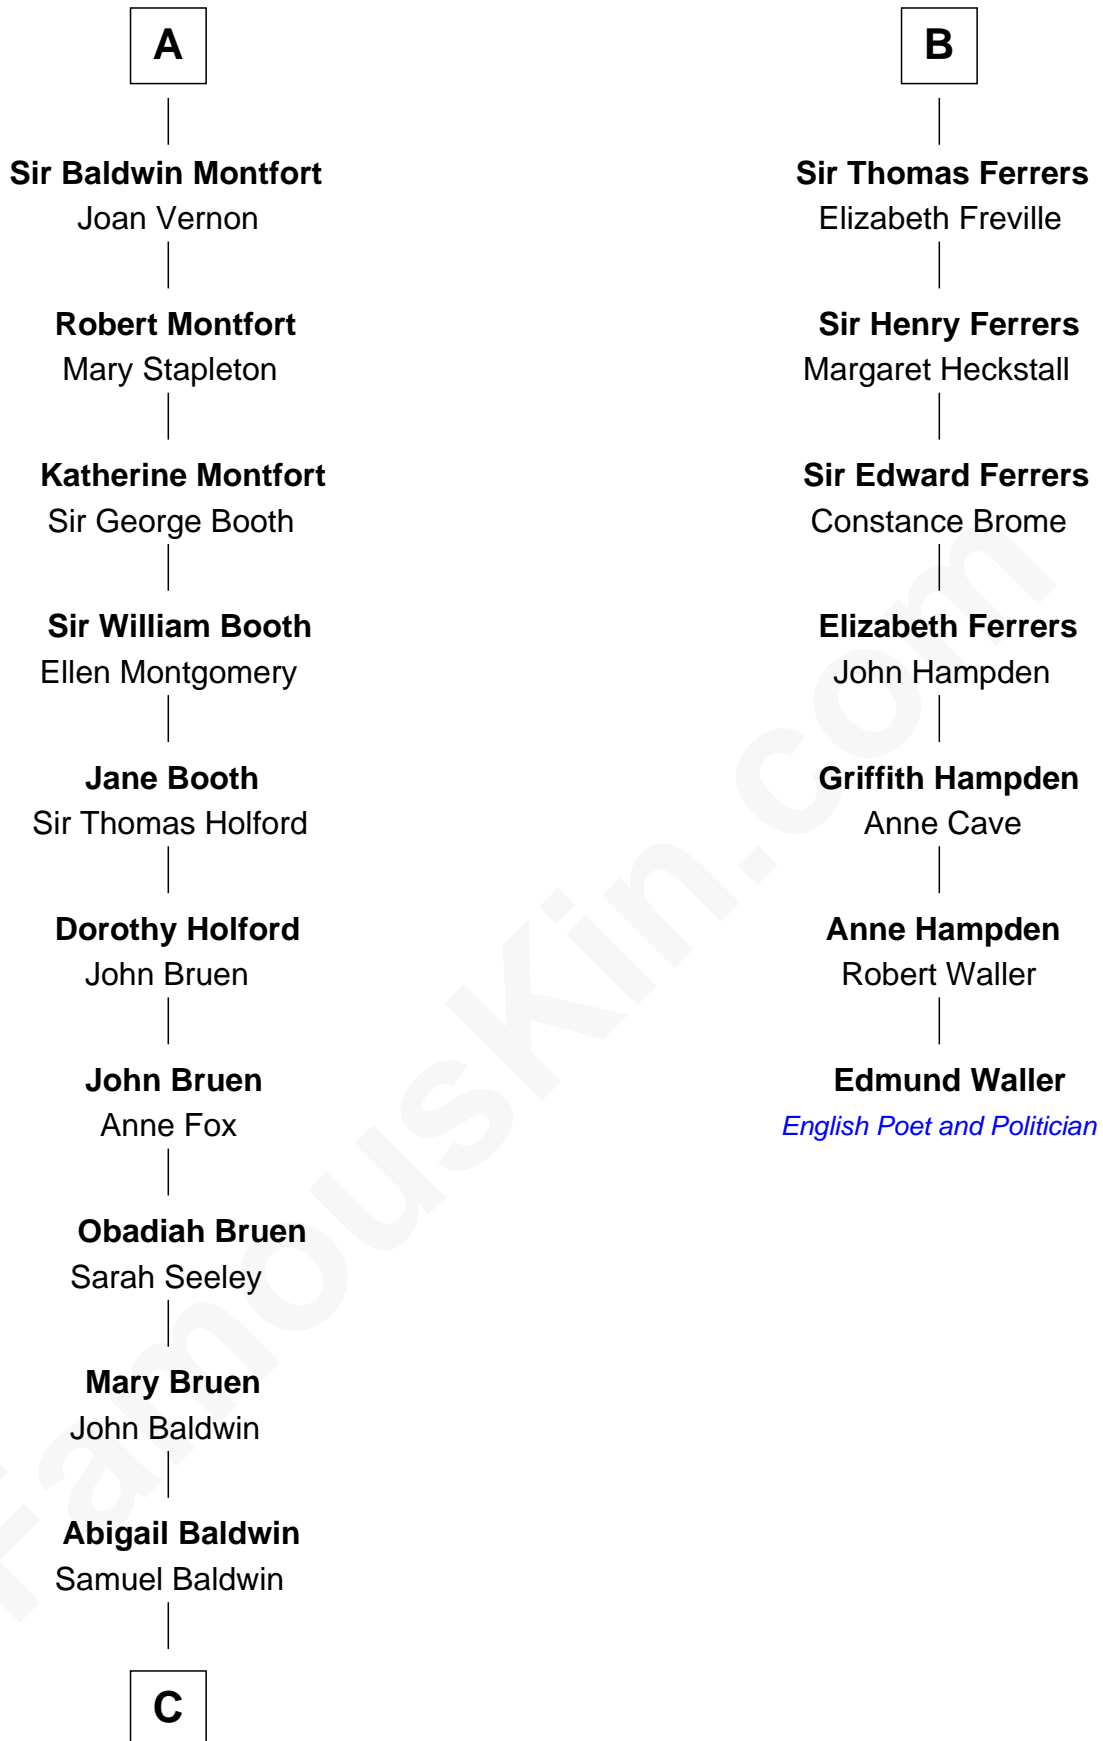

FamousKin.com Relationship Chart of

Abraham Baldwin

Signer of the U.S. Constitution

13th cousin 6 times removed of

Edmund Waller

English Poet and Politician

Sir Humphrey de Bohun

Maud of Eu

C

—
Timothy Baldwin
Bathsheba Stone

—
Michael Baldwin
Lucy Dudley

—
Abraham Baldwin
Signer of the U.S. Constitution

FamousKin.com