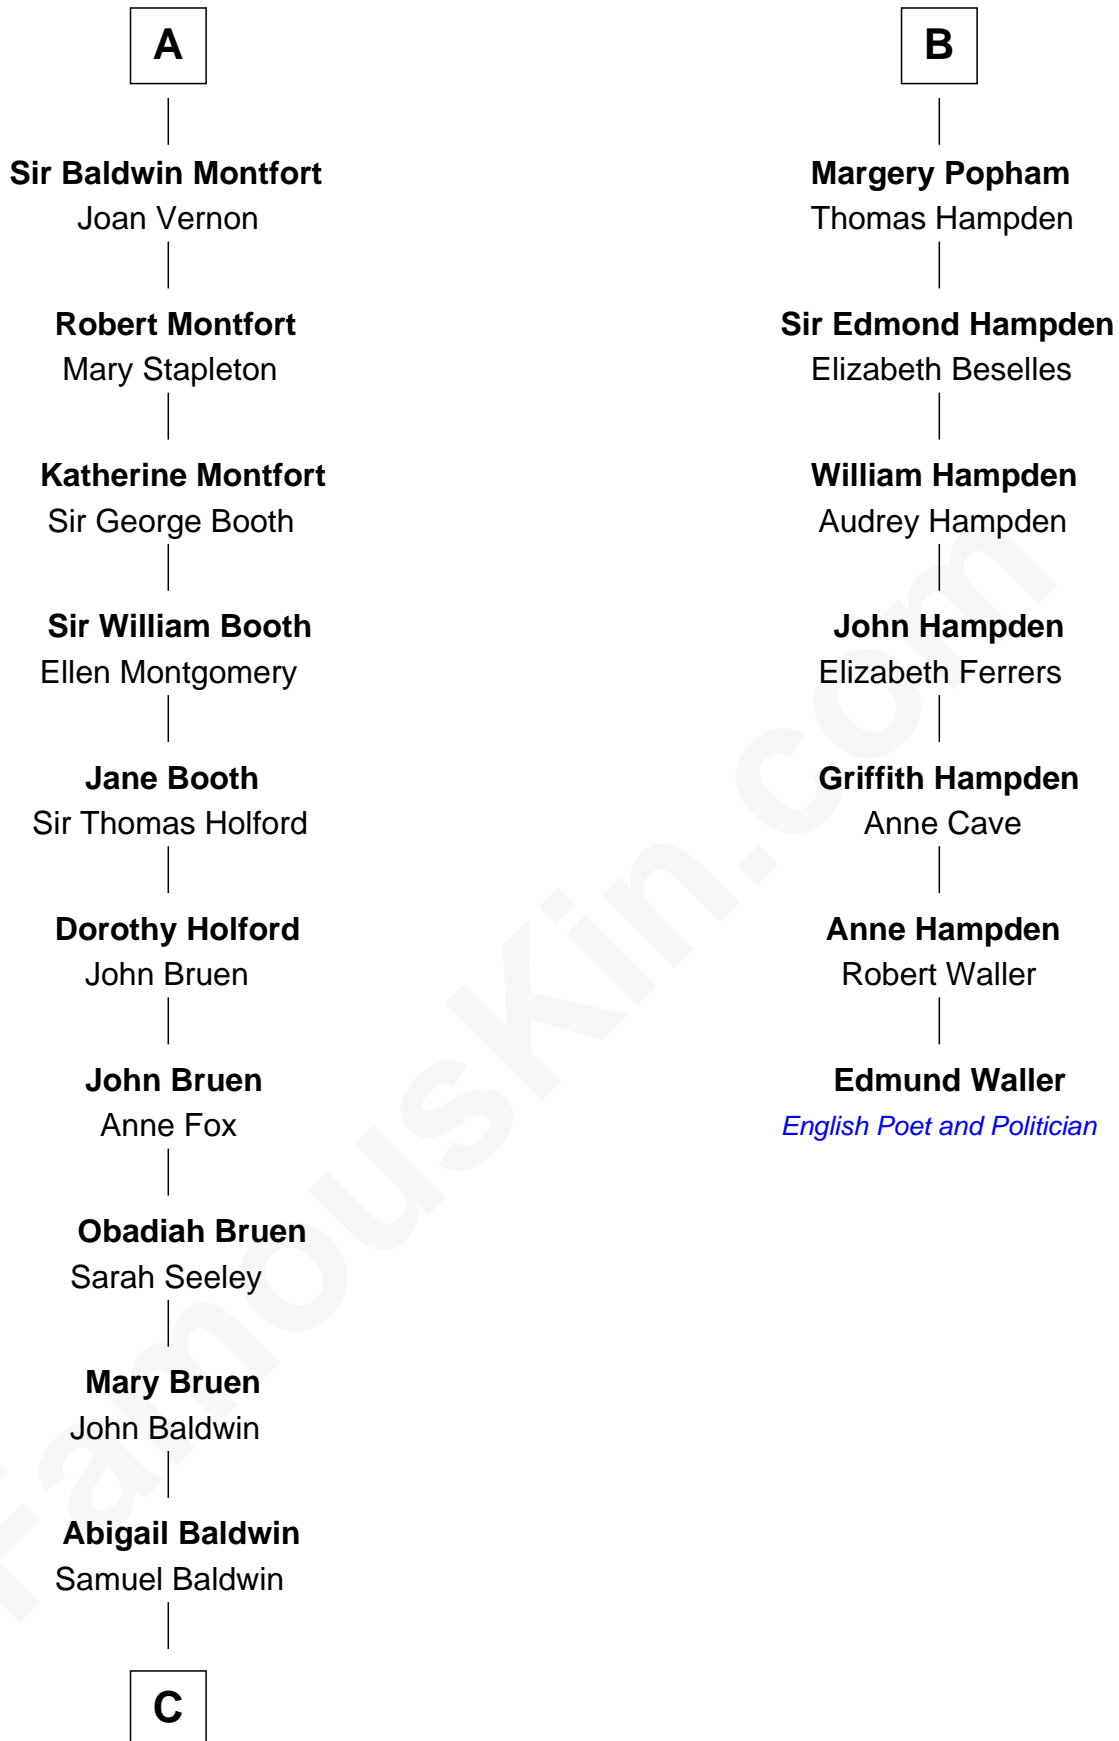

FamousKin.com Relationship Chart of

Abraham Baldwin

Signer of the U.S. Constitution

13th cousin 6 times removed of

Edmund Waller

English Poet and Politician

Sir Geoffrey FitzPiers

Aveline de Clare

C

—
Timothy Baldwin
Bathsheba Stone

—
Michael Baldwin
Lucy Dudley

—
Abraham Baldwin
Signer of the U.S. Constitution

FamousKin.com