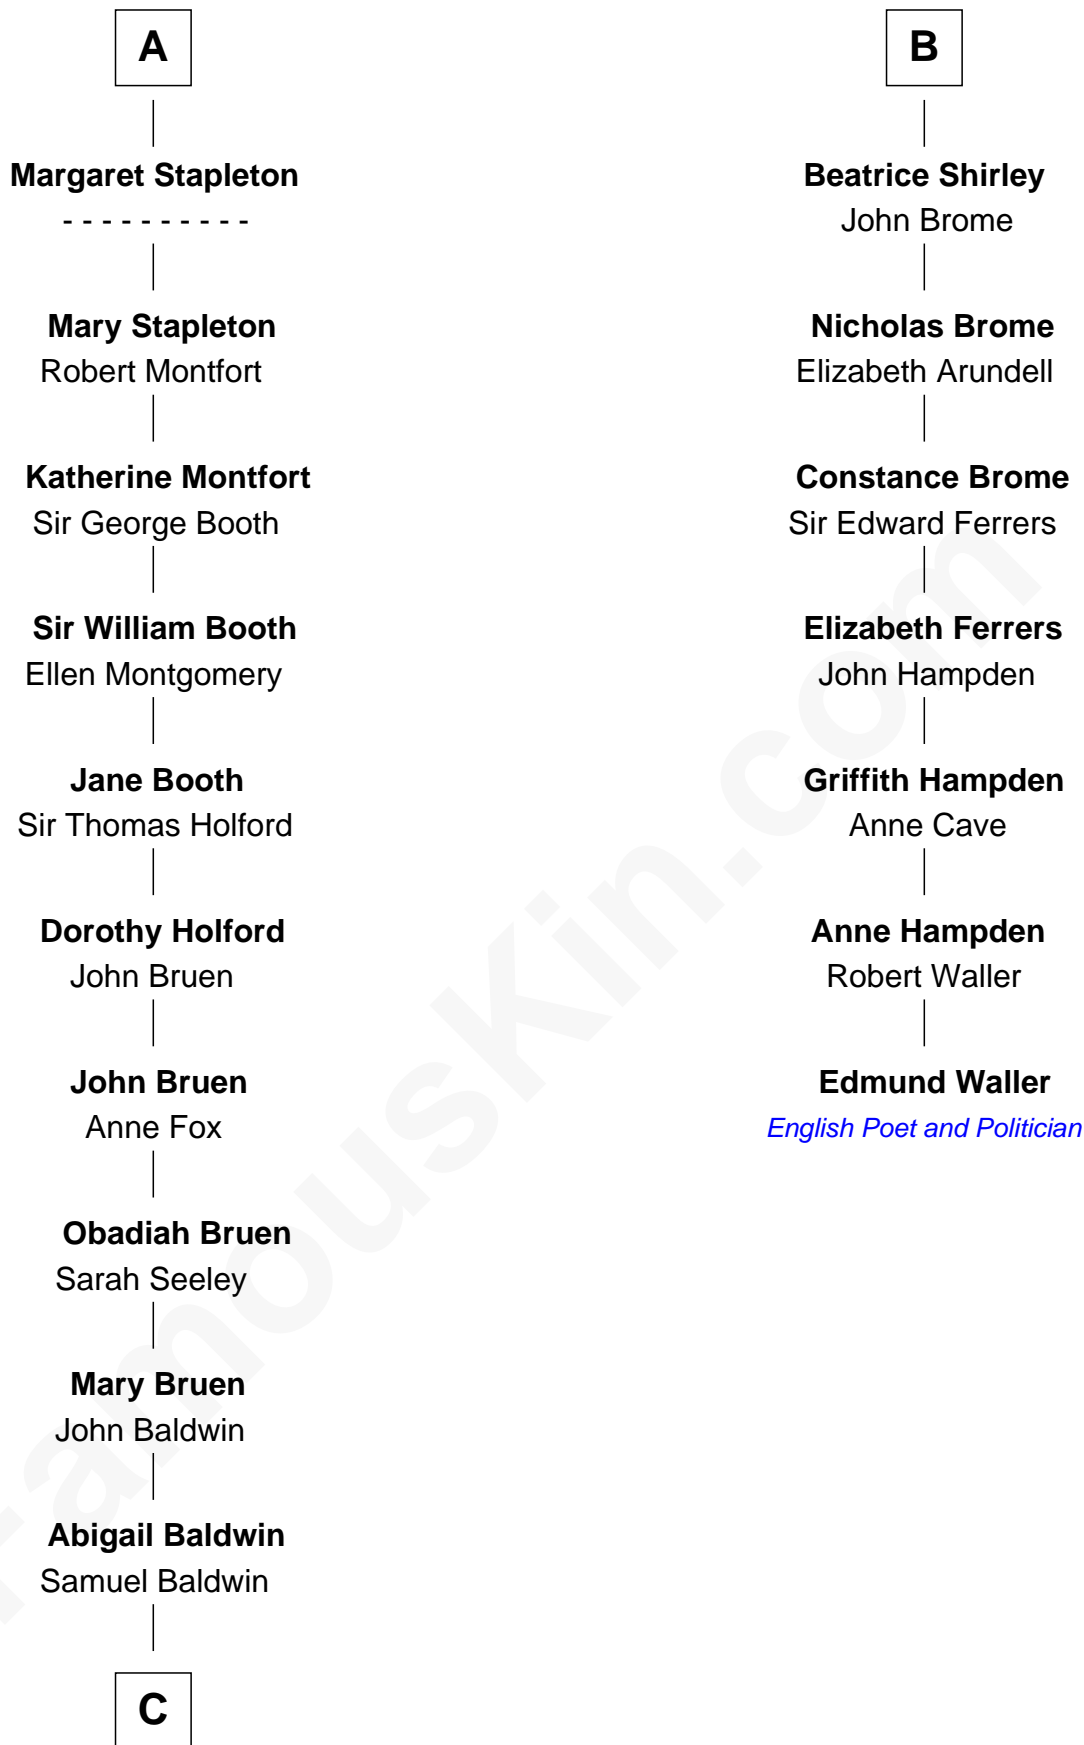

# FamousKin.com Relationship Chart of

**Abraham Baldwin**

*Signer of the U.S. Constitution*

**13th cousin 6 times removed of**

**Edmund Waller**

*English Poet and Politician*

**John, King of England**

**C**

—  
**Timothy Baldwin**  
Bathsheba Stone

—  
**Michael Baldwin**  
Lucy Dudley

—  
**Abraham Baldwin**  
*Signer of the U.S. Constitution*

FamousKin.com