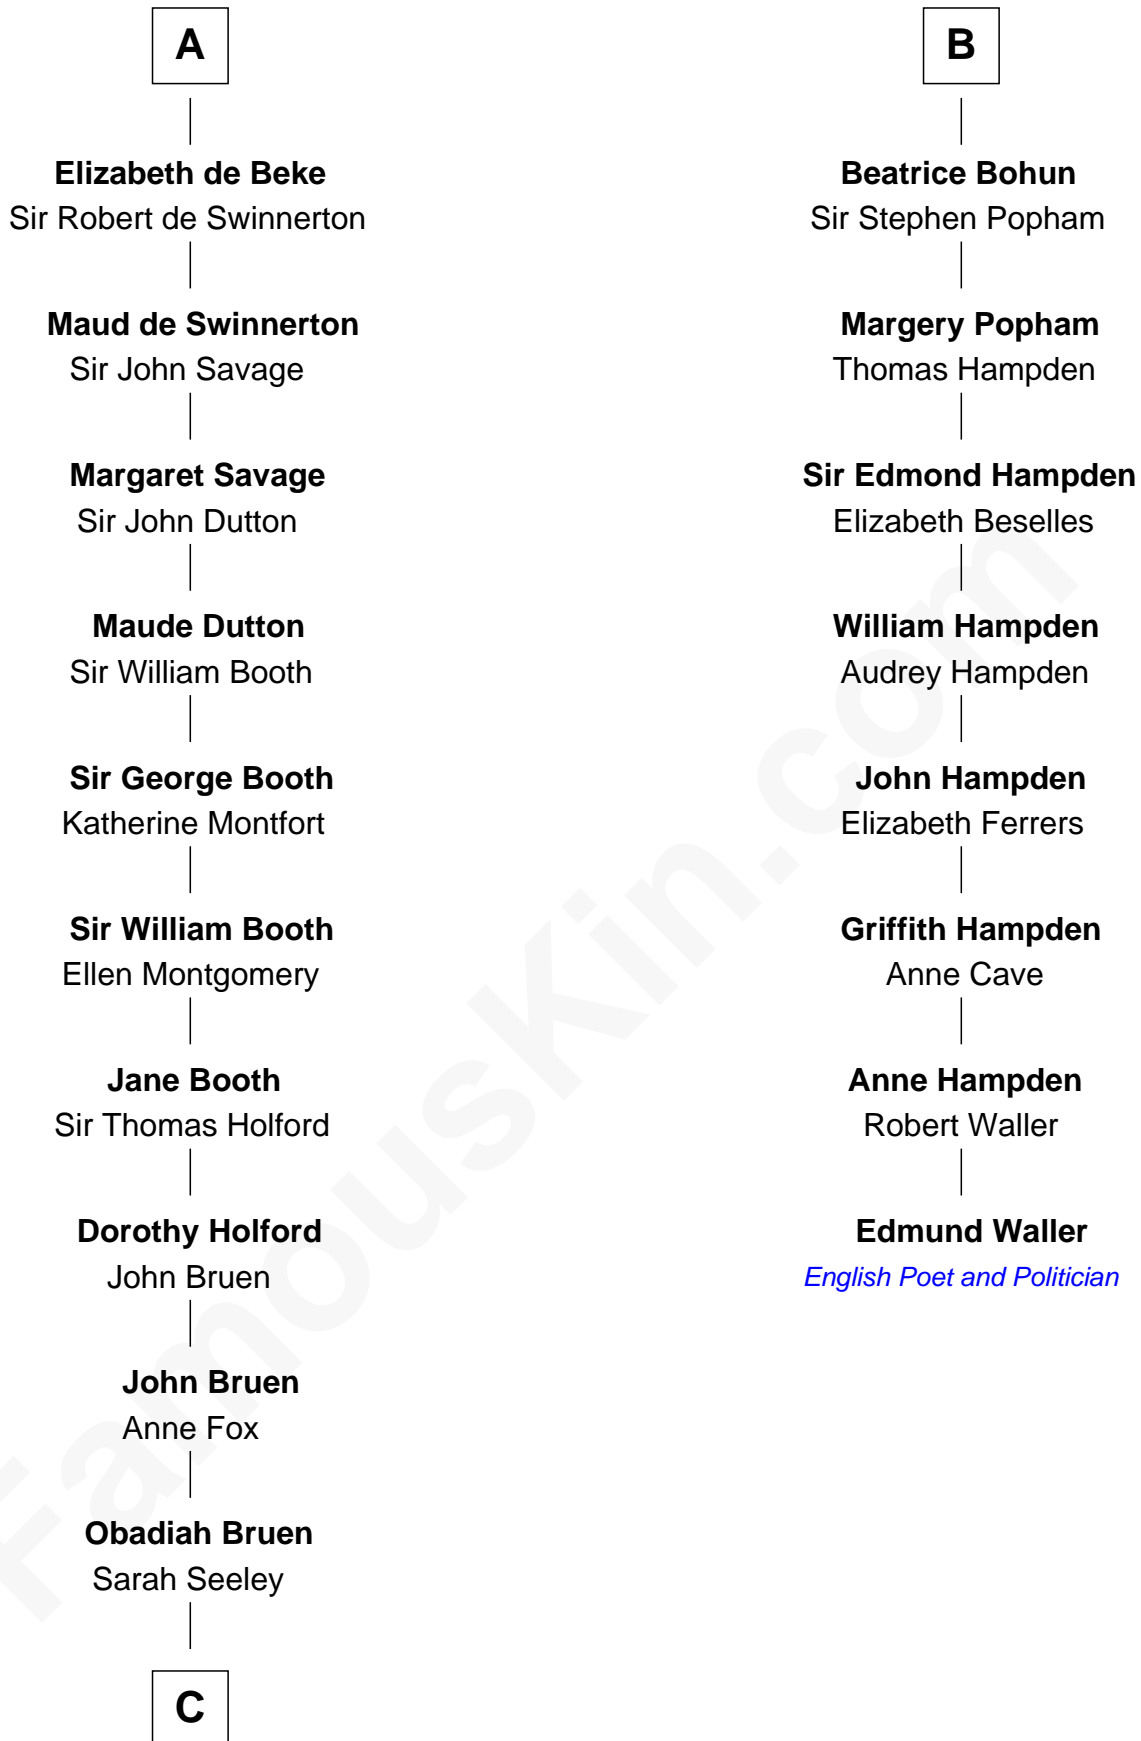

FamousKin.com Relationship Chart of

Abraham Baldwin

Signer of the U.S. Constitution

14th cousin 7 times removed of

Edmund Waller

English Poet and Politician

Hugh de Kevelioc
Bertrade de Montfort

C

—
Mary Bruen
John Baldwin

—
Abigail Baldwin
Samuel Baldwin

—
Timothy Baldwin
Bathsheba Stone

—
Michael Baldwin
Lucy Dudley

—
Abraham Baldwin
Signer of the U.S. Constitution

FamousKin.com