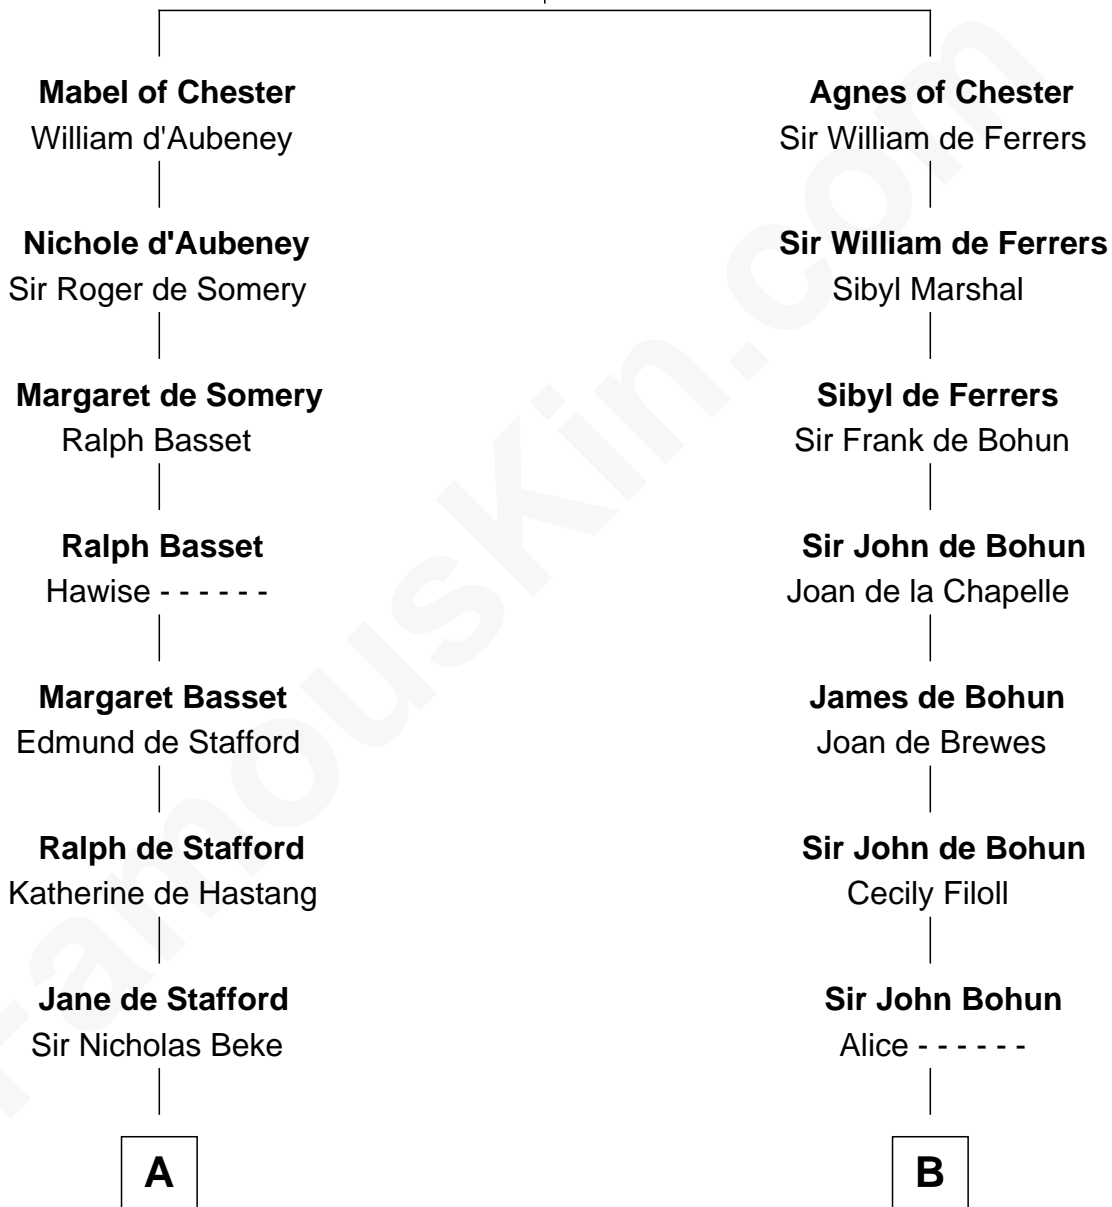

FamousKin.com Relationship Chart of

Abraham Baldwin

Signer of the U.S. Constitution

14th cousin 7 times removed of

Edmund Waller

English Poet and Politician

Hugh de Kevelioc
Bertrade de Montfort

C

—
Mary Bruen
John Baldwin

—
Abigail Baldwin
Samuel Baldwin

—
Timothy Baldwin
Bathsheba Stone

—
Michael Baldwin
Lucy Dudley

—
Abraham Baldwin
Signer of the U.S. Constitution

FamousKin.com