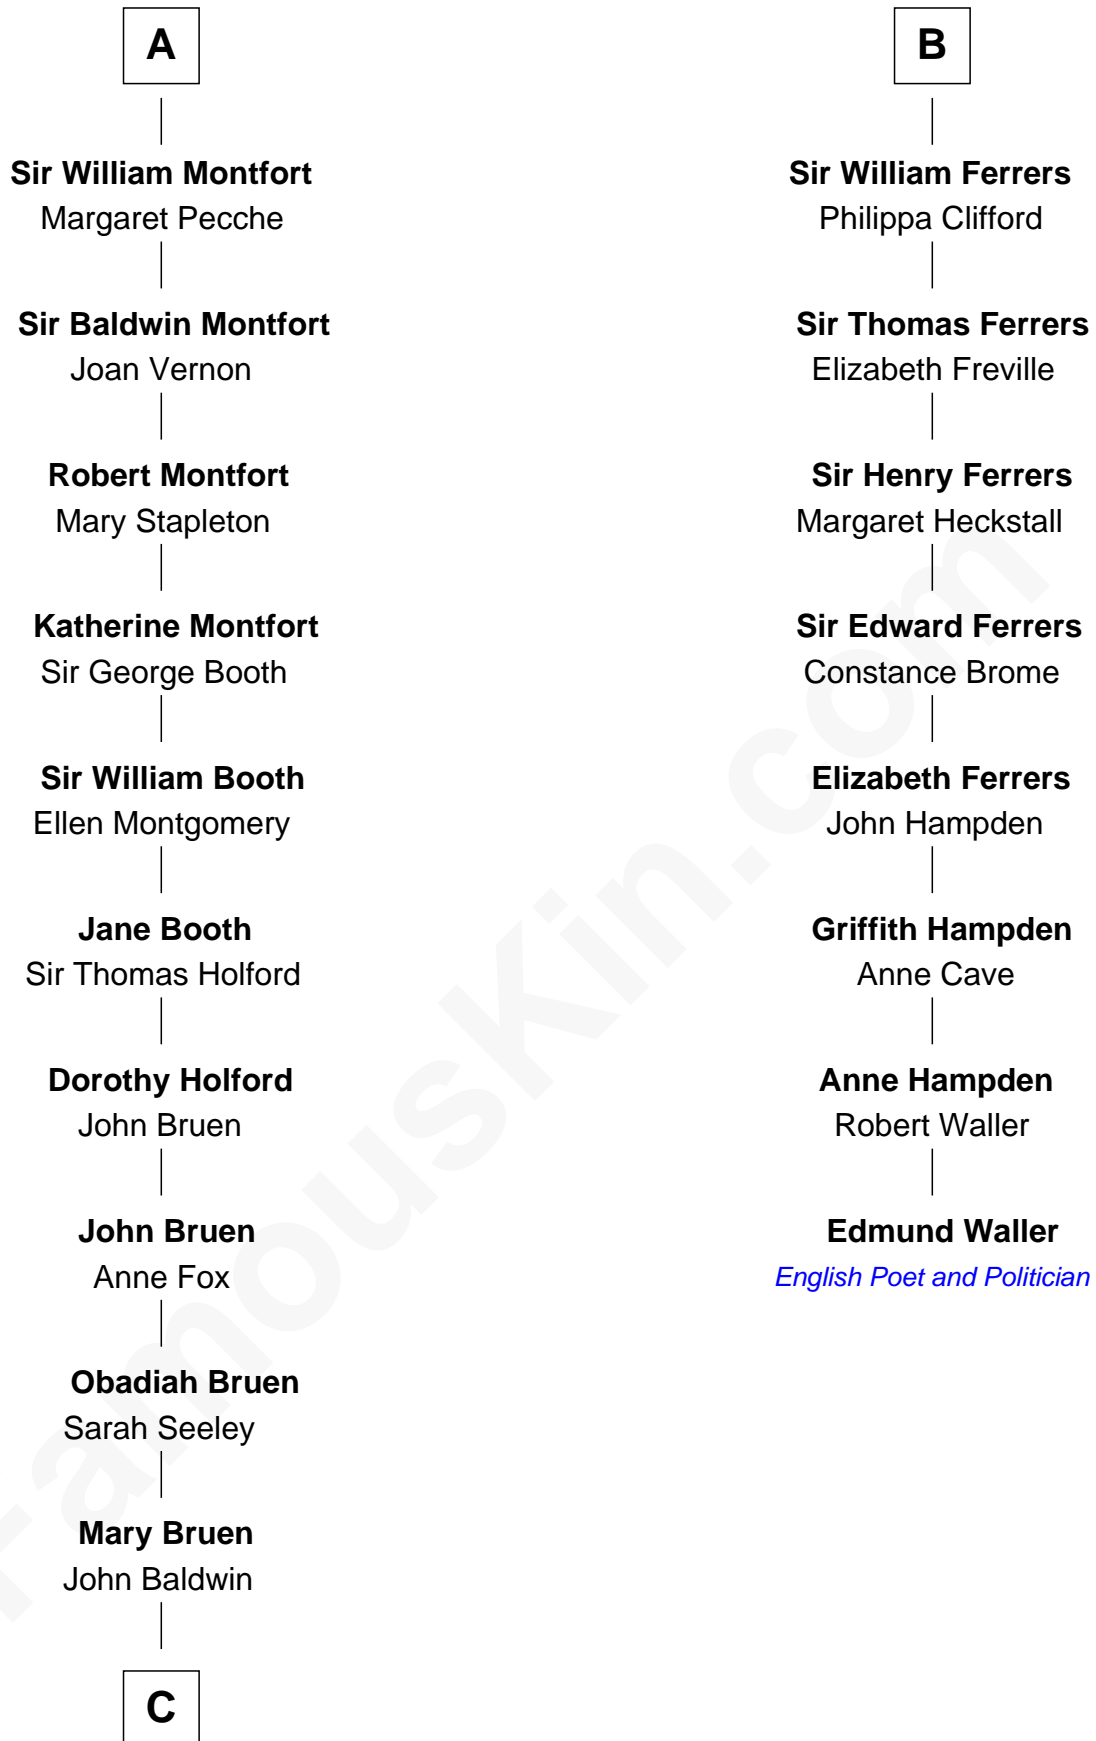

FamousKin.com Relationship Chart of

Abraham Baldwin

Signer of the U.S. Constitution

14th cousin 6 times removed of

Edmund Waller

English Poet and Politician

Richard de Clare
Amice of Gloucester

C

—
Abigail Baldwin

Samuel Baldwin

—
Timothy Baldwin

Bathsheba Stone

—
Michael Baldwin

Lucy Dudley

—
Abraham Baldwin

Signer of the U.S. Constitution