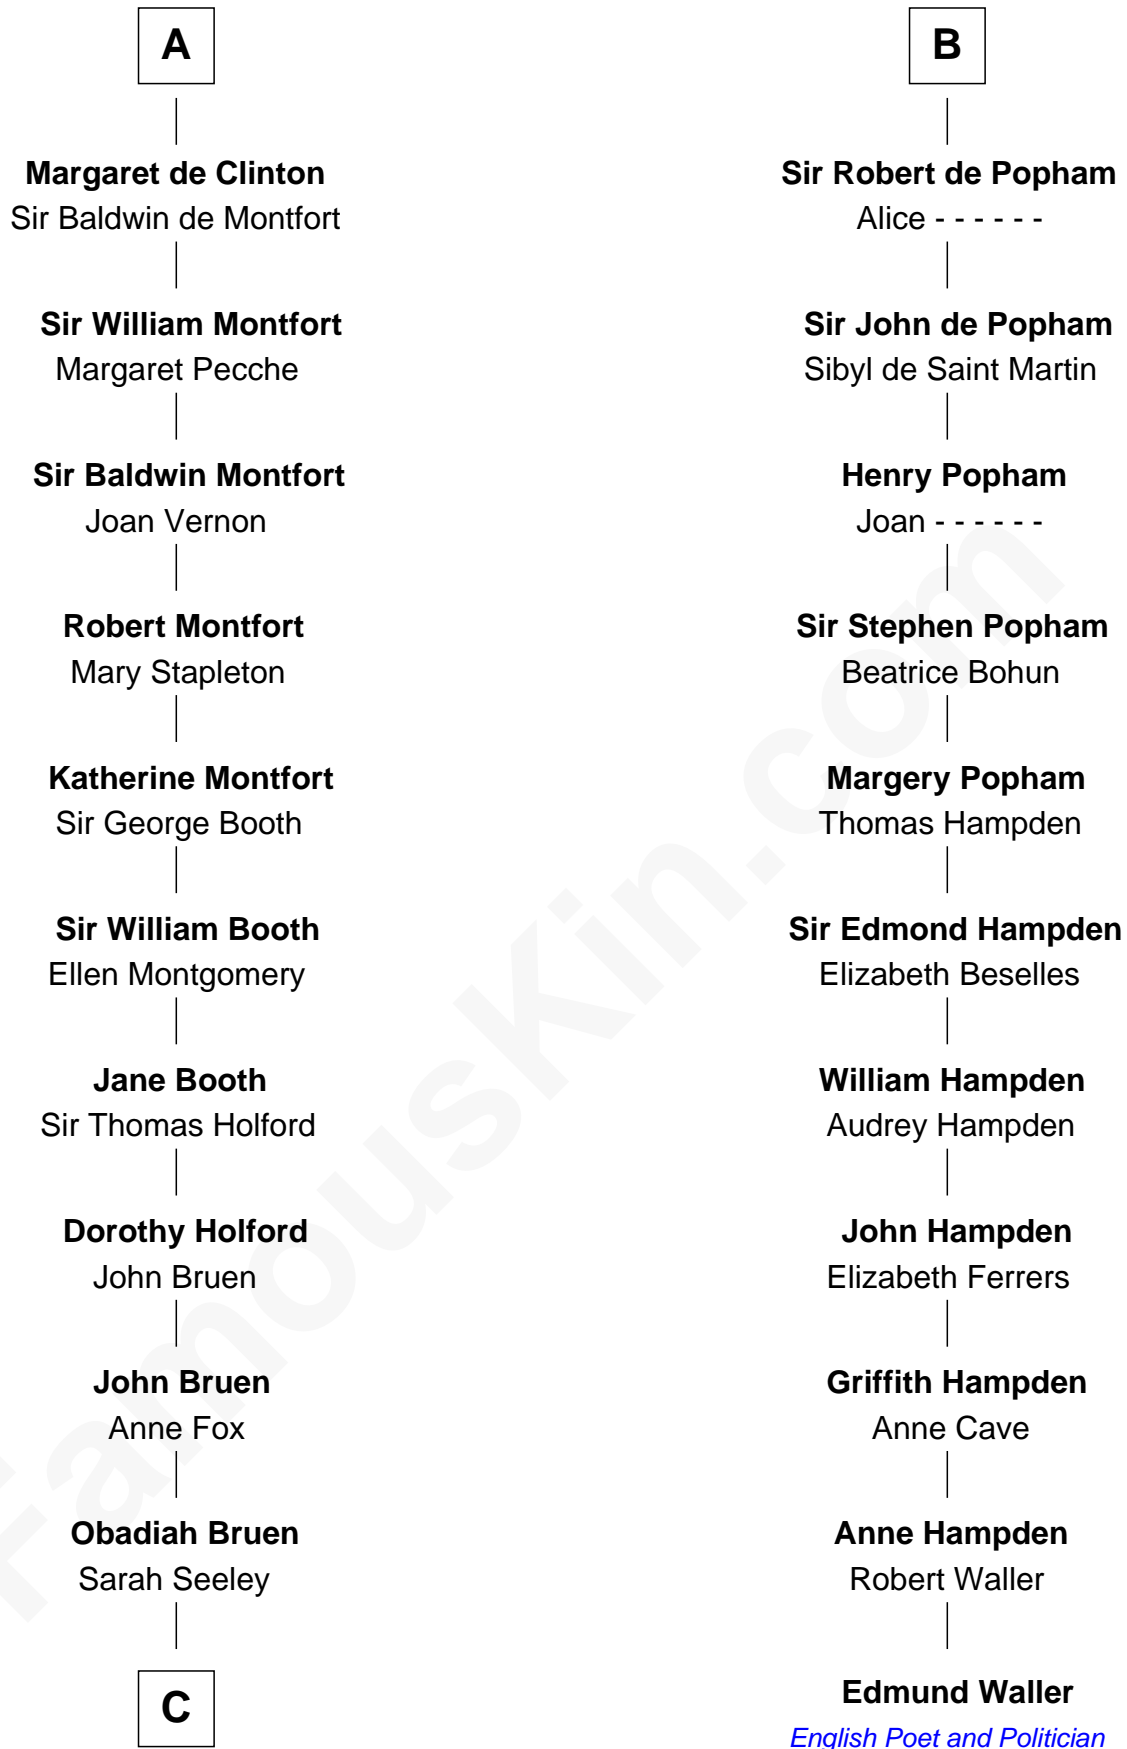

FamousKin.com Relationship Chart of

Abraham Baldwin

Signer of the U.S. Constitution

17th cousin 4 times removed of

Edmund Waller

English Poet and Politician

Gundred de Warenne

*with husband
Roger de Newburgh*

*with husband
William I de Lancaster*

Waleran de Newburgh

Alice de Harcourt

Avise of Lancaster

Richard de Morville

Alice de Newburgh

William Mauduit

Helena de Morville

Idonea de Say

Sir John de Clinton

la Zouche

Sir John de Popham

A

B

C

—
Mary Bruen
John Baldwin

—
Abigail Baldwin
Samuel Baldwin

—
Timothy Baldwin
Bathsheba Stone

—
Michael Baldwin
Lucy Dudley

—
Abraham Baldwin
Signer of the U.S. Constitution

FamousKin.com