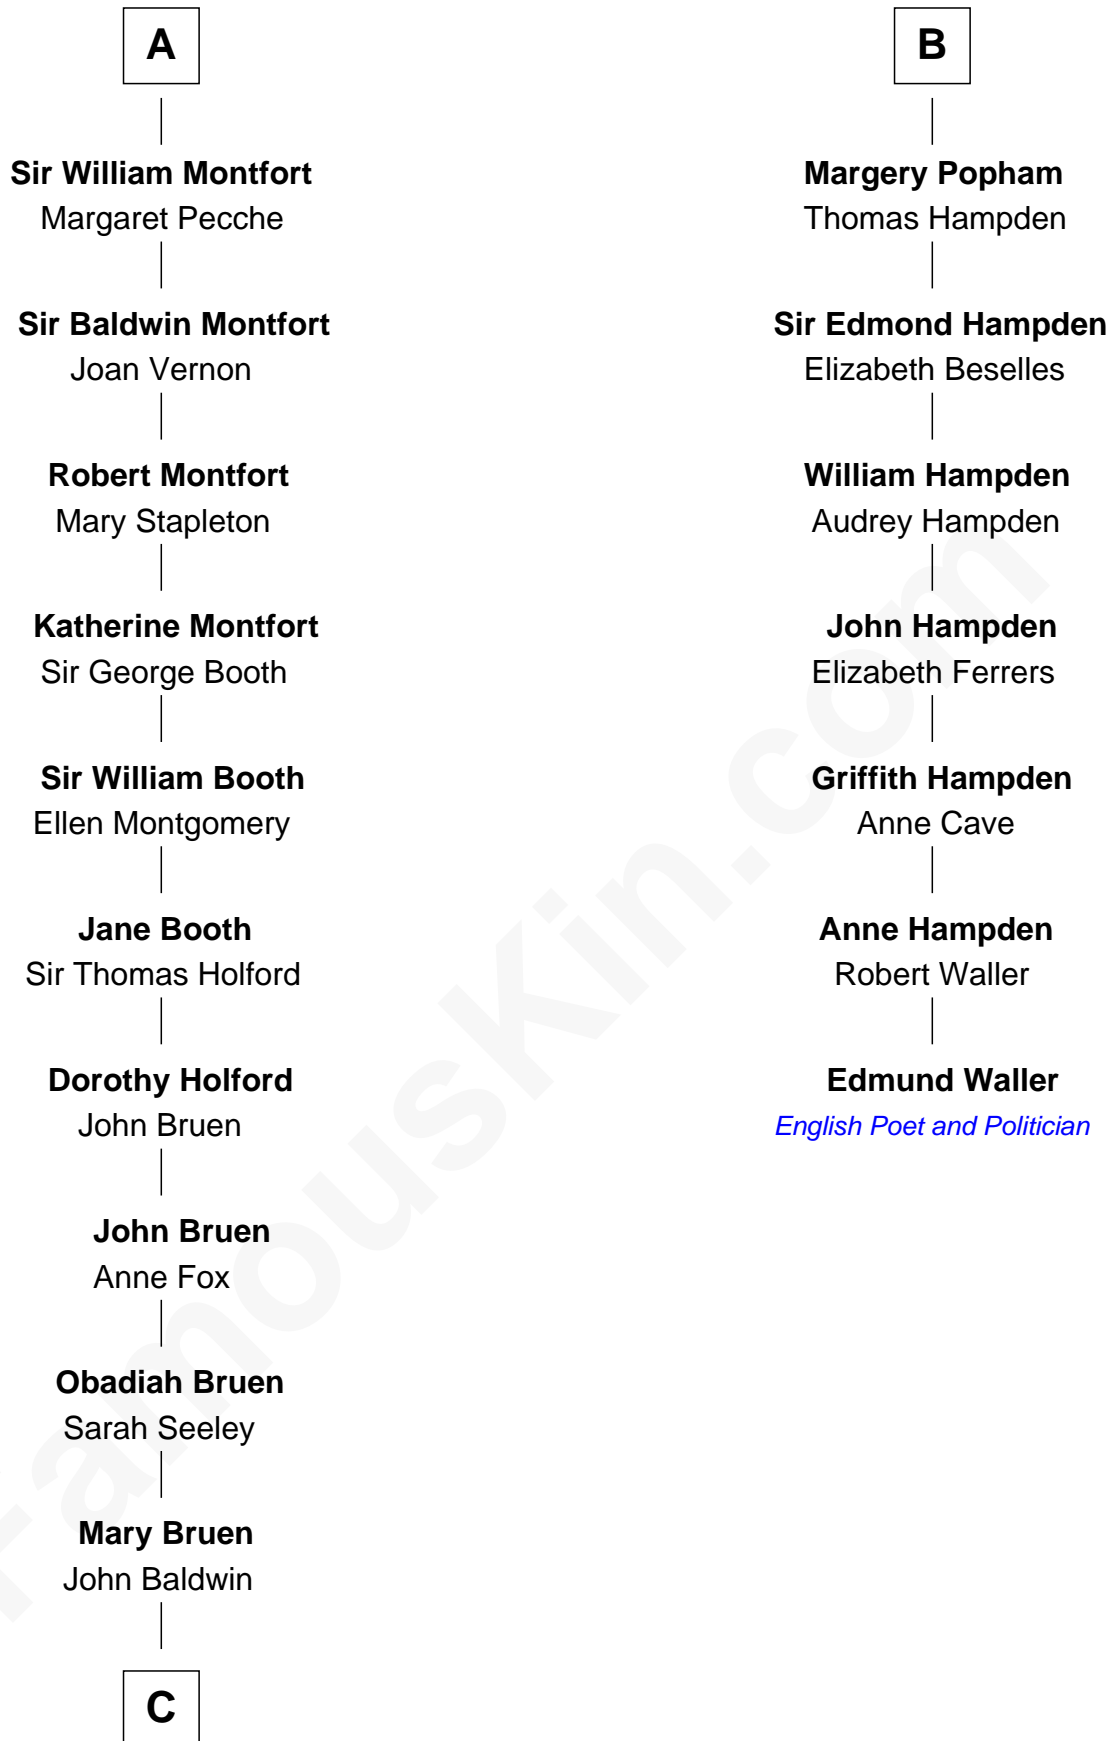

FamousKin.com Relationship Chart of

Abraham Baldwin

Signer of the U.S. Constitution

13th cousin 7 times removed of

Edmund Waller

English Poet and Politician

C

—
Abigail Baldwin

Samuel Baldwin

—
Timothy Baldwin

Bathsheba Stone

—
Michael Baldwin

Lucy Dudley

—
Abraham Baldwin

Signer of the U.S. Constitution

FamousKin.com