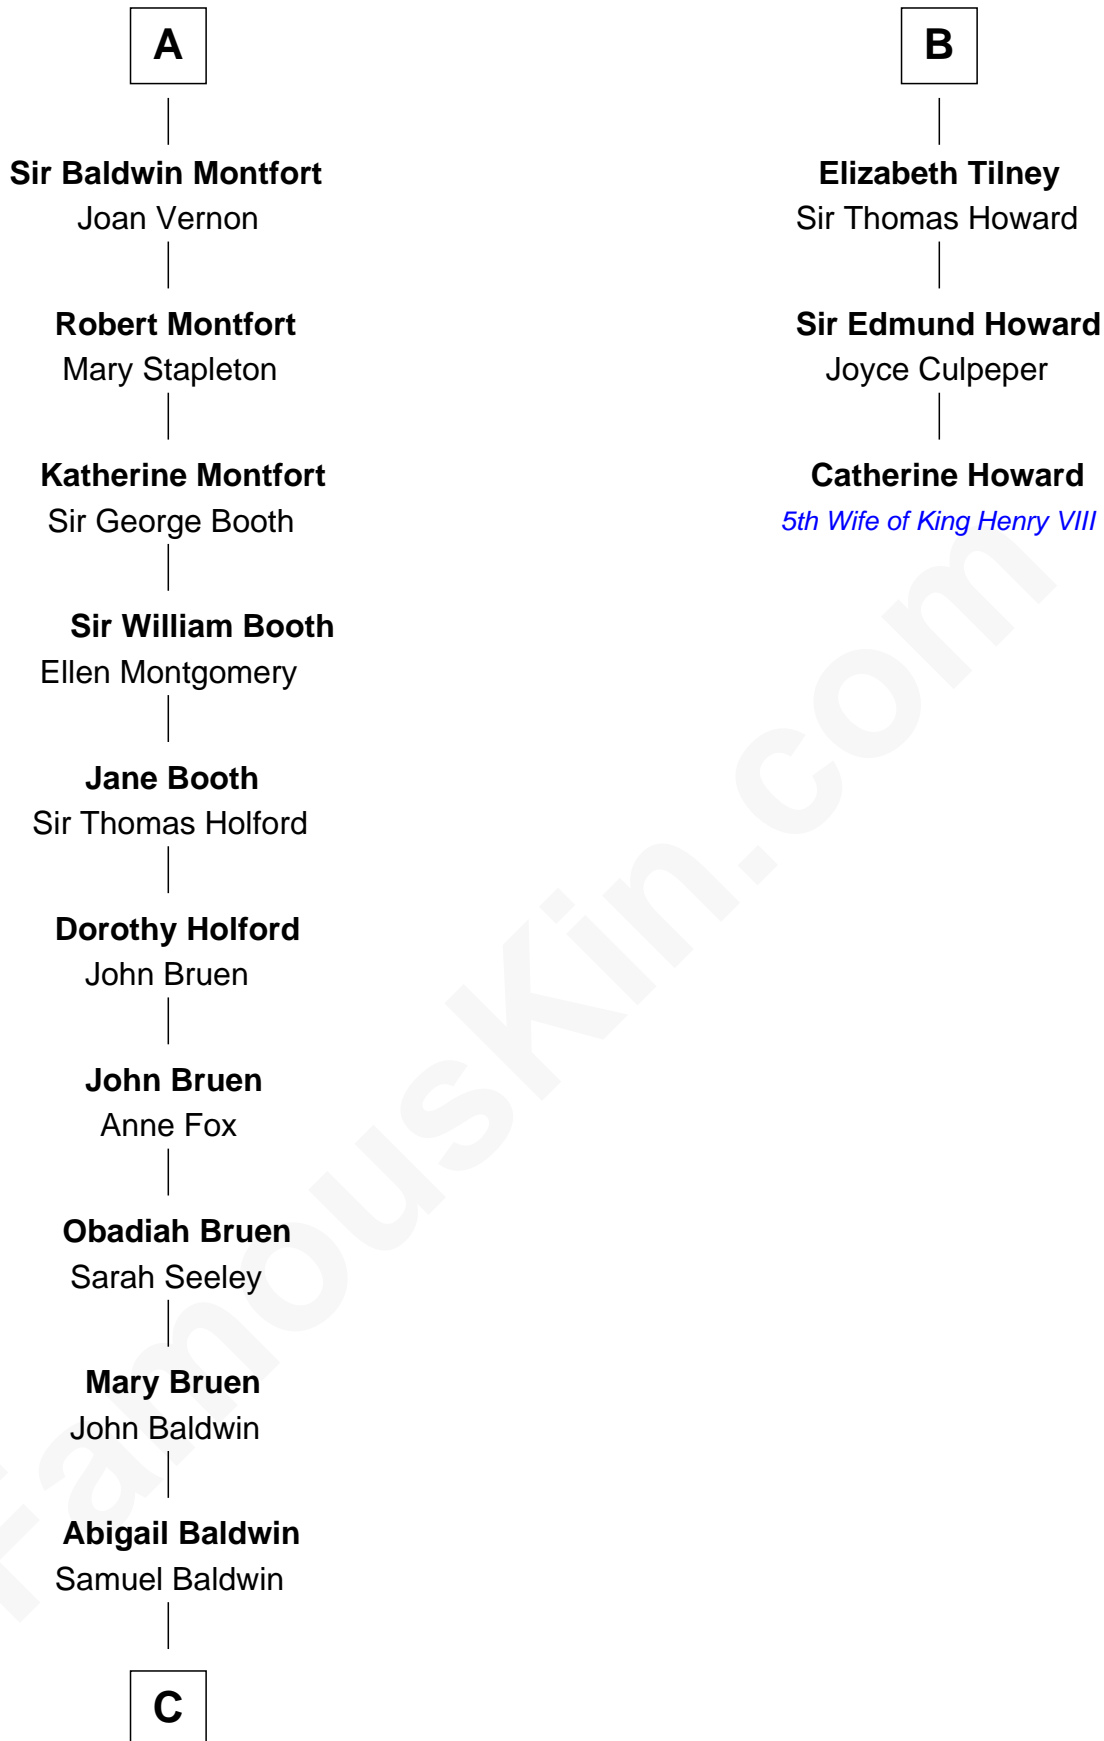

# FamousKin.com Relationship Chart of

**Abraham Baldwin**

*Signer of the U.S. Constitution*

9th cousin 10 times removed of

**Catherine Howard**

*5th Wife of King Henry VIII*

**Sir Humphrey de Bohun**

Maud of Eu

**C**

—  
**Timothy Baldwin**  
Bathsheba Stone

—  
**Michael Baldwin**  
Lucy Dudley

—  
**Abraham Baldwin**  
*Signer of the U.S. Constitution*

FamousKin.com