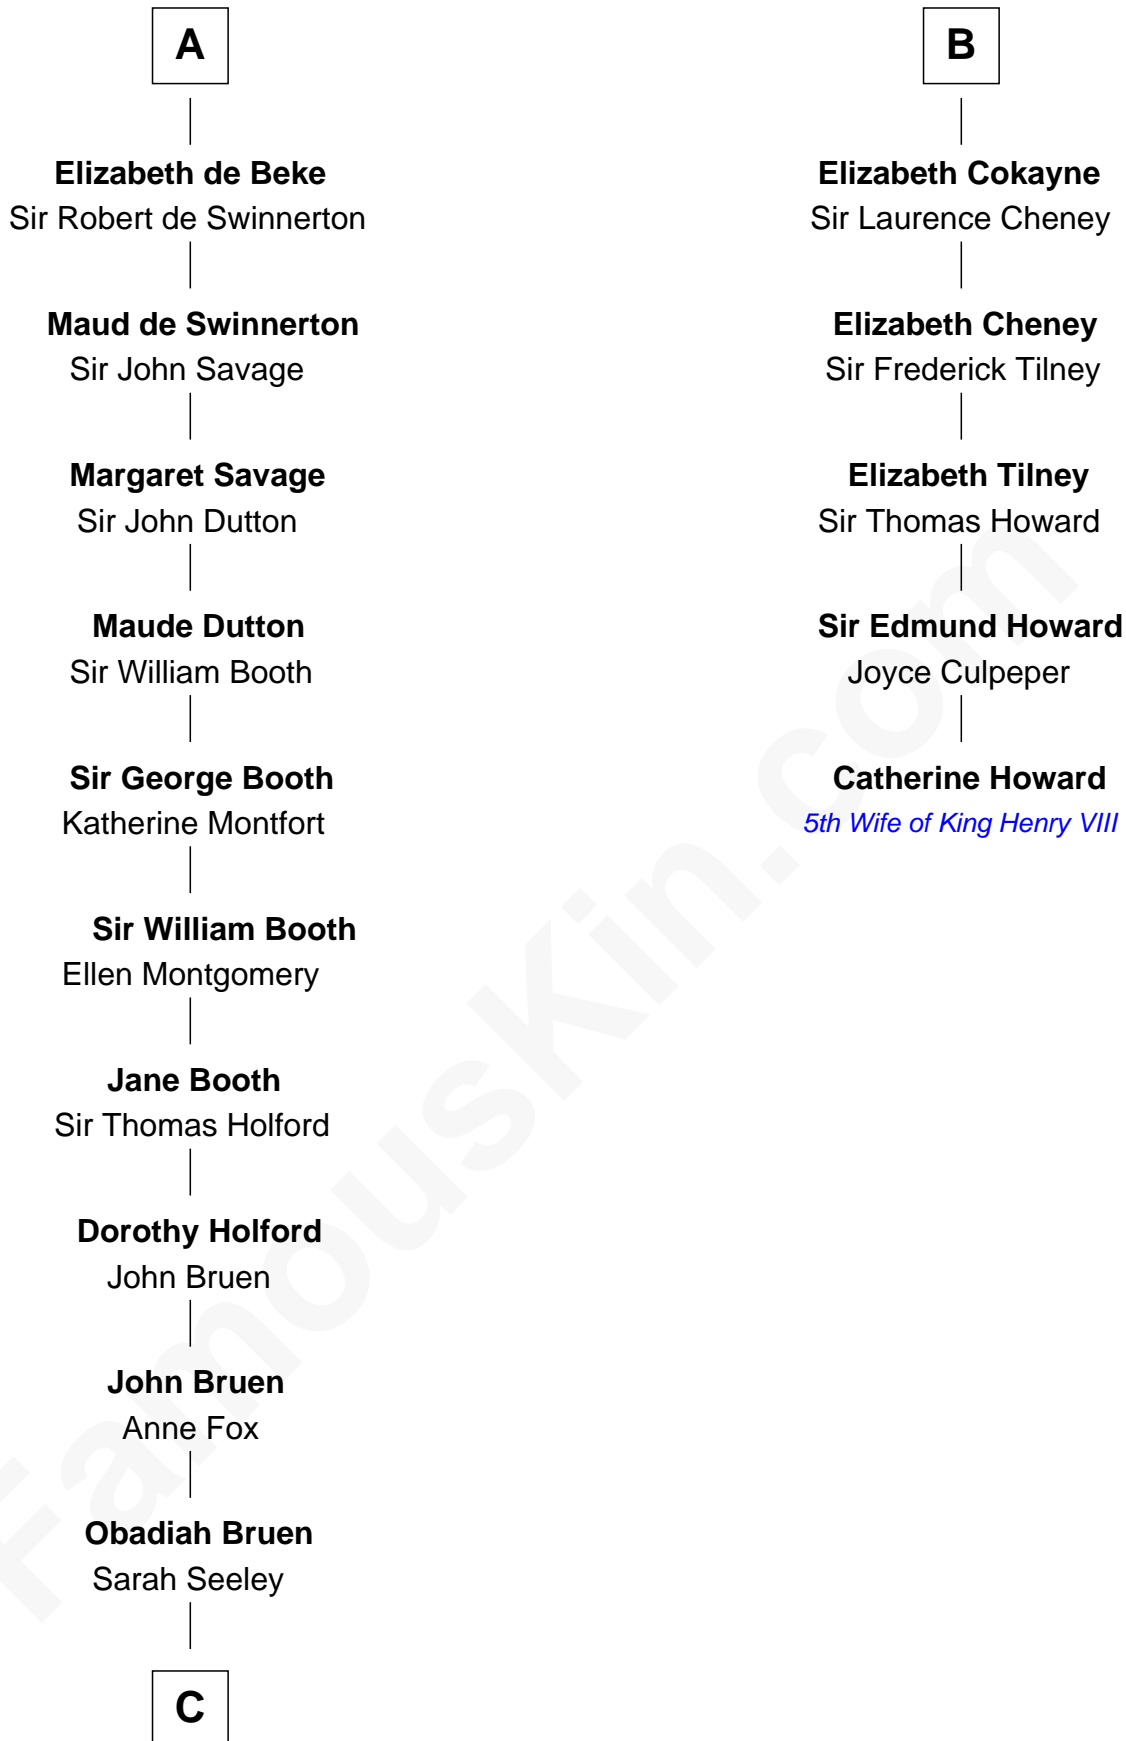

FamousKin.com Relationship Chart of

Abraham Baldwin

Signer of the U.S. Constitution

11th cousin 10 times removed of

Catherine Howard

5th Wife of King Henry VIII

Hugh de Kevelioc
Bertrade de Montfort

C

—
Mary Bruen
John Baldwin

—
Abigail Baldwin
Samuel Baldwin

—
Timothy Baldwin
Bathsheba Stone

—
Michael Baldwin
Lucy Dudley

—
Abraham Baldwin
Signer of the U.S. Constitution