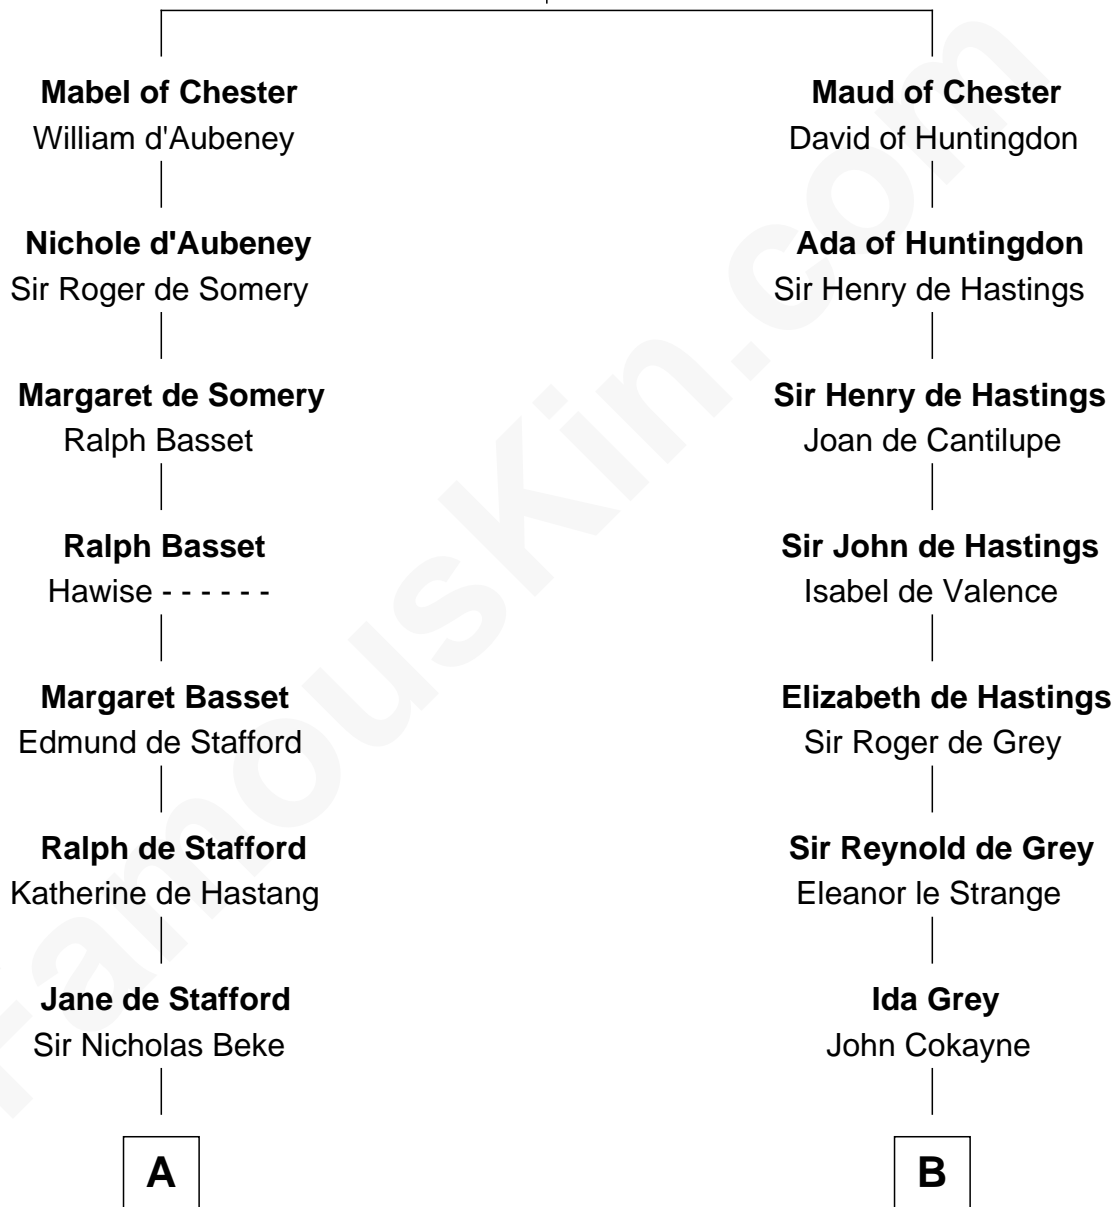

FamousKin.com Relationship Chart of

Abraham Baldwin

Signer of the U.S. Constitution

11th cousin 10 times removed of

Catherine Howard

5th Wife of King Henry VIII

Hugh de Kevelioc
Bertrade de Montfort

C

—
Mary Bruen
John Baldwin

—
Abigail Baldwin
Samuel Baldwin

—
Timothy Baldwin
Bathsheba Stone

—
Michael Baldwin
Lucy Dudley

—
Abraham Baldwin
Signer of the U.S. Constitution