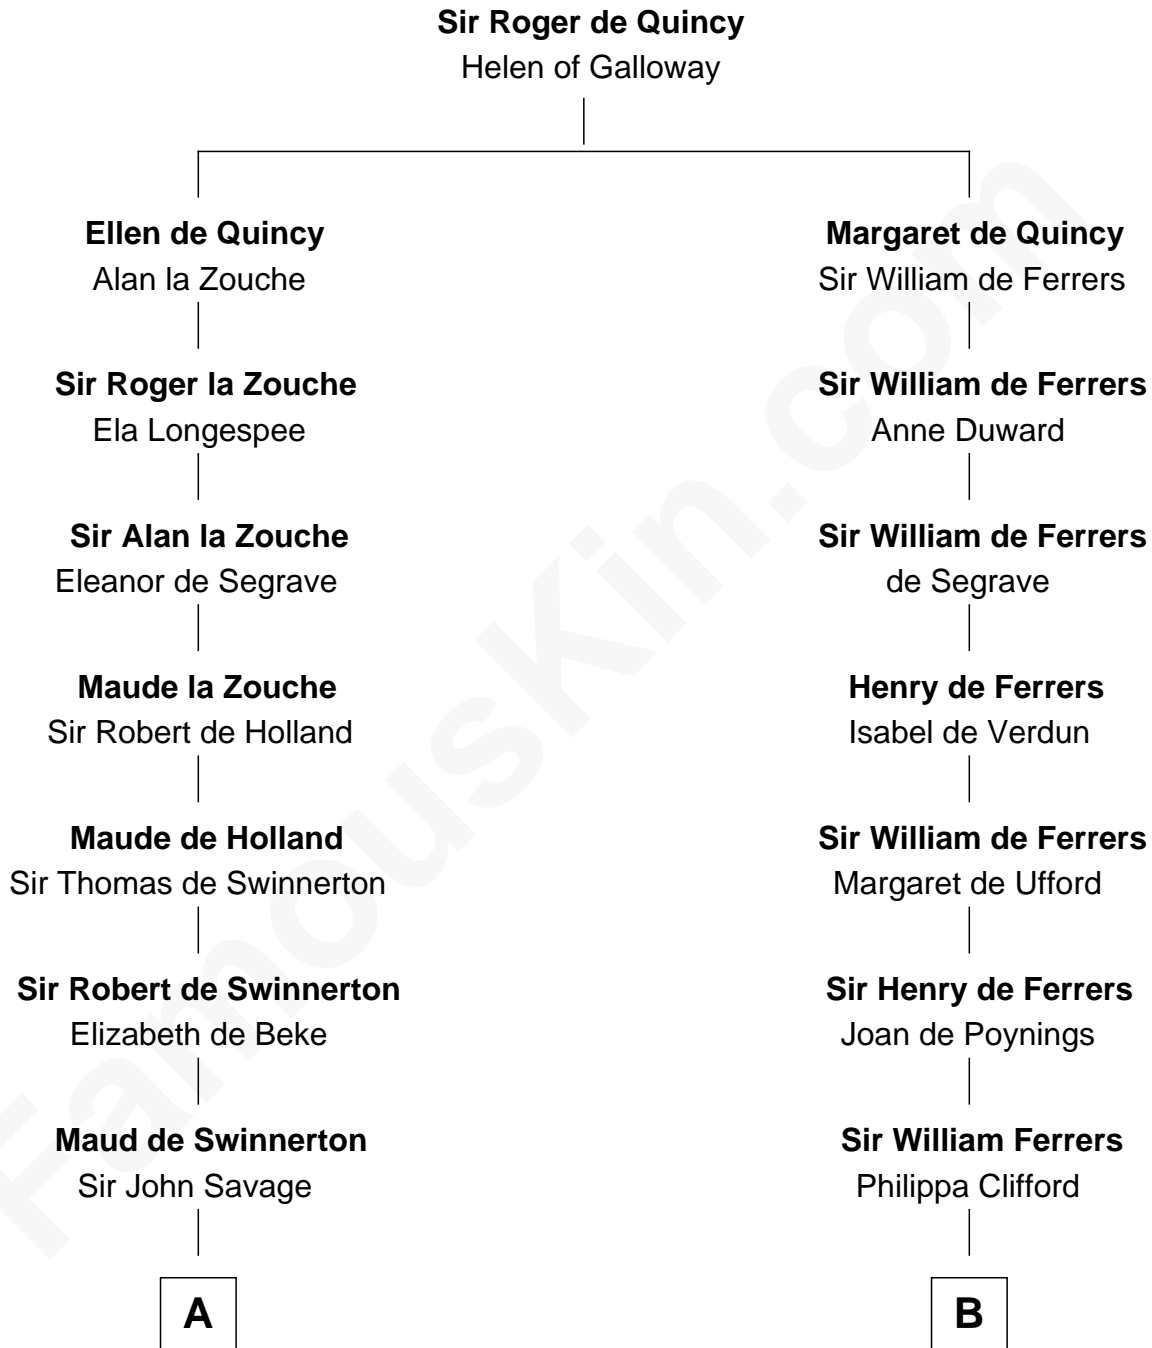

FamousKin.com Relationship Chart of

Abraham Baldwin

Signer of the U.S. Constitution

10th cousin 9 times removed of

Catherine Howard

5th Wife of King Henry VIII

C

—
Timothy Baldwin
Bathsheba Stone

—
Michael Baldwin
Lucy Dudley

—
Abraham Baldwin
Signer of the U.S. Constitution

FamousKin.com