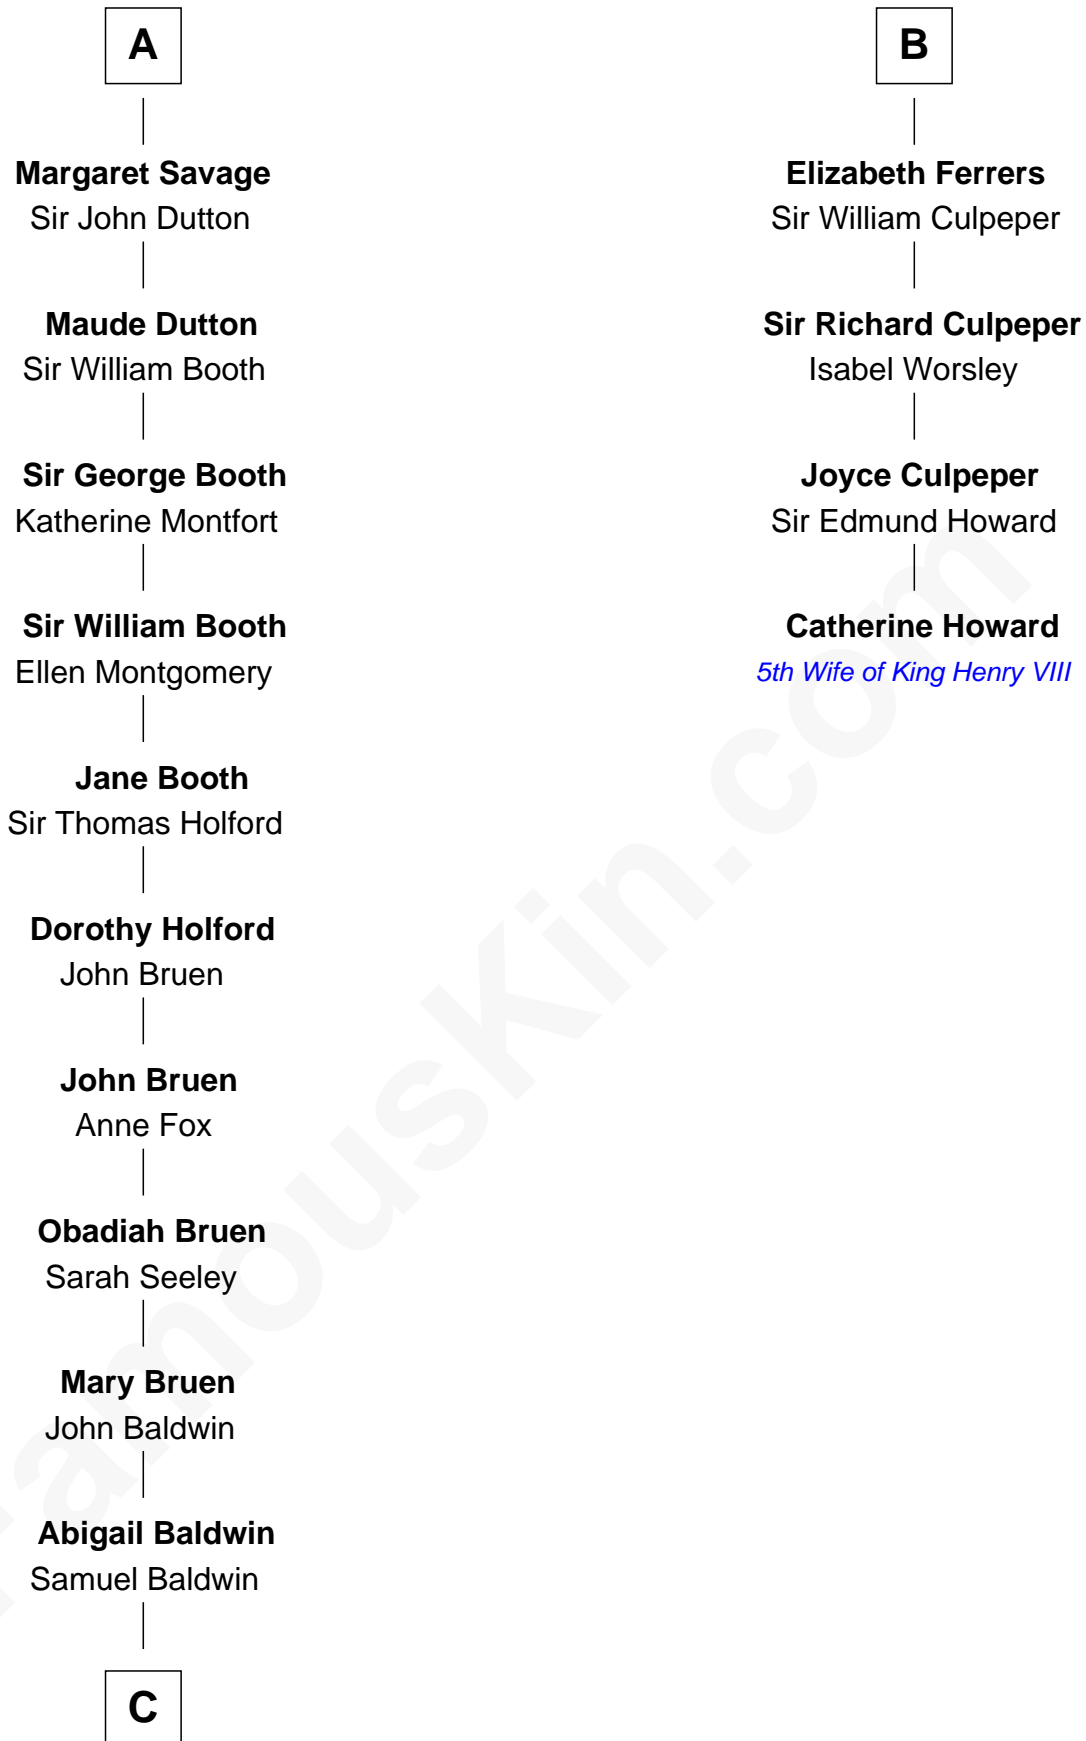

FamousKin.com Relationship Chart of

Abraham Baldwin

Signer of the U.S. Constitution

10th cousin 9 times removed of

Catherine Howard

5th Wife of King Henry VIII

C

—
Timothy Baldwin
Bathsheba Stone

—
Michael Baldwin
Lucy Dudley

—
Abraham Baldwin
Signer of the U.S. Constitution

FamousKin.com