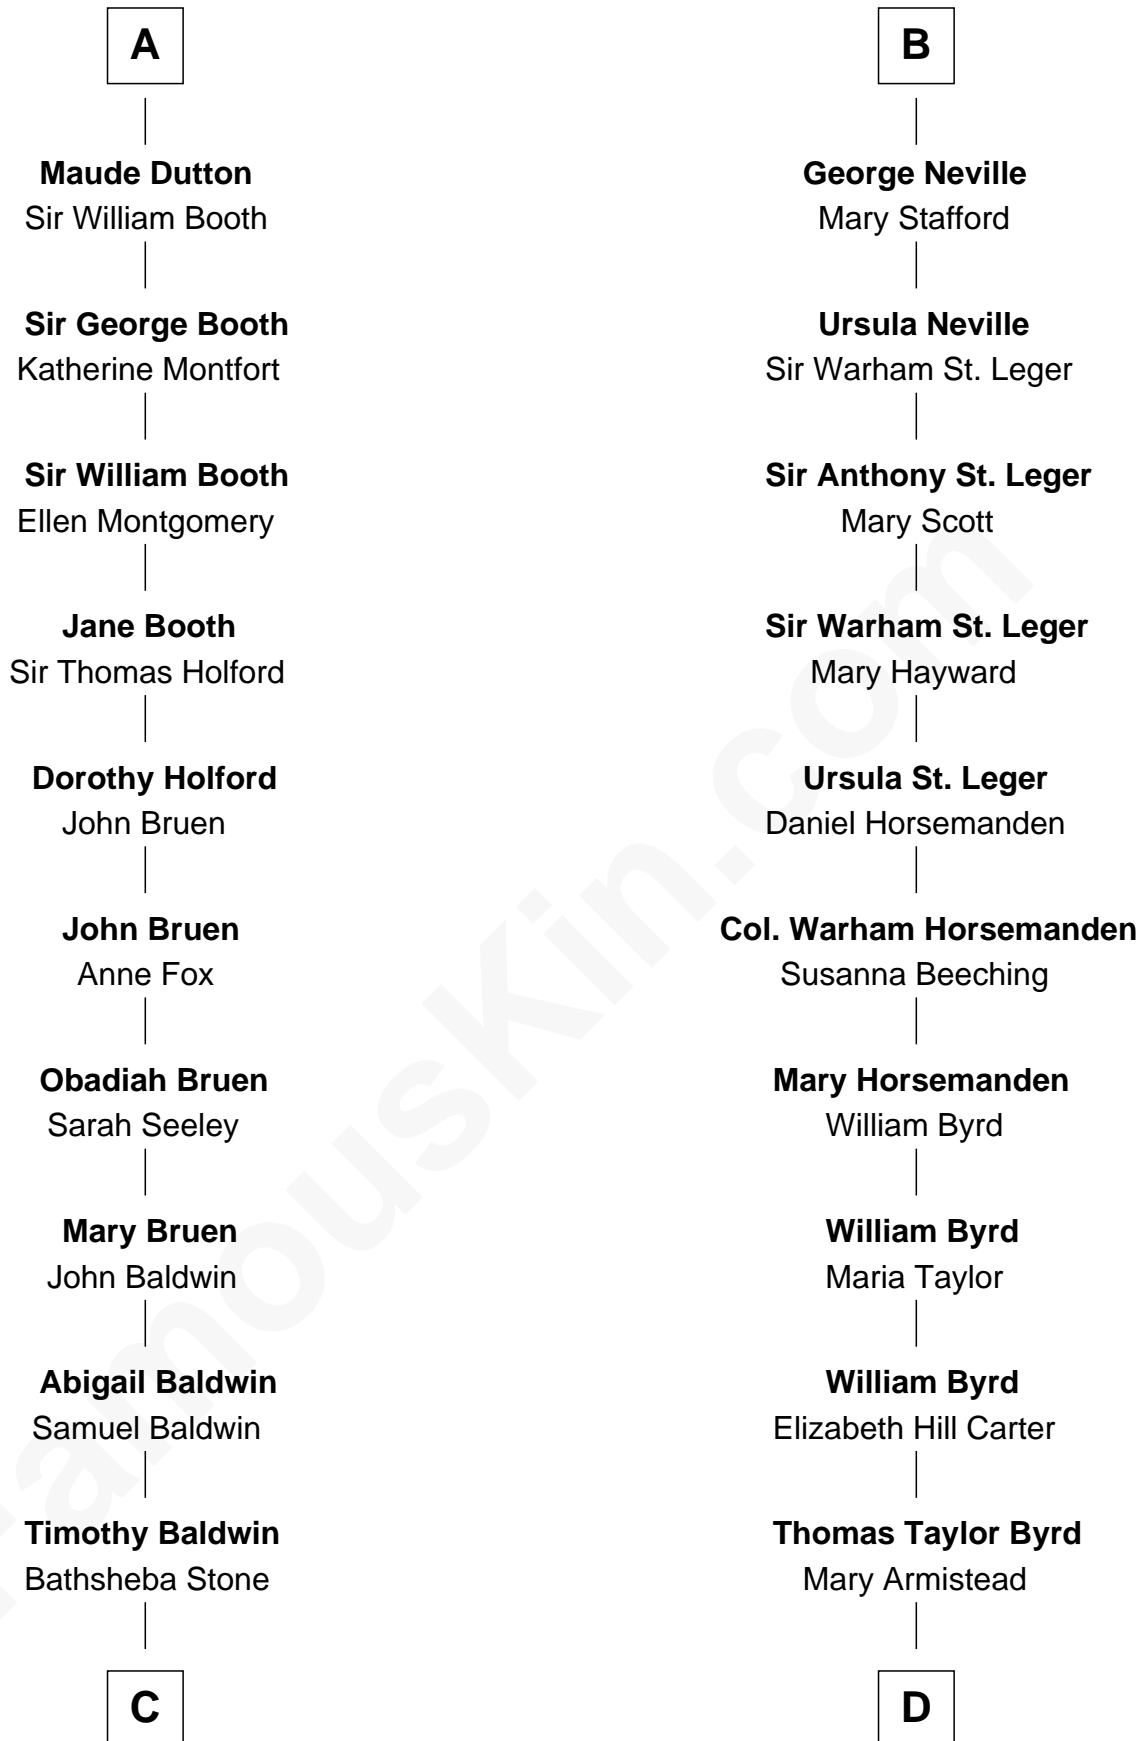

# FamousKin.com Relationship Chart of

**Abraham Baldwin**

*Signer of the U.S. Constitution*

18th cousin 2 times removed of

**Admiral Richard Byrd**

*Polar Explorer*

**Alan la Zouche**

Ellen de Quincy

**C**

**Michael Baldwin**

Lucy Dudley

**Abraham Baldwin**

*Signer of the U.S. Constitution*

**D**

**Richard Evelyn Byrd**

Anne Harrison

**Col. William Byrd**

Jane Meriwether Rivers

**Richard Evelyn Byrd**

Eleanor Bolling Flood

**Admiral Richard Byrd**

*Polar Explorer*

FamousKin.com