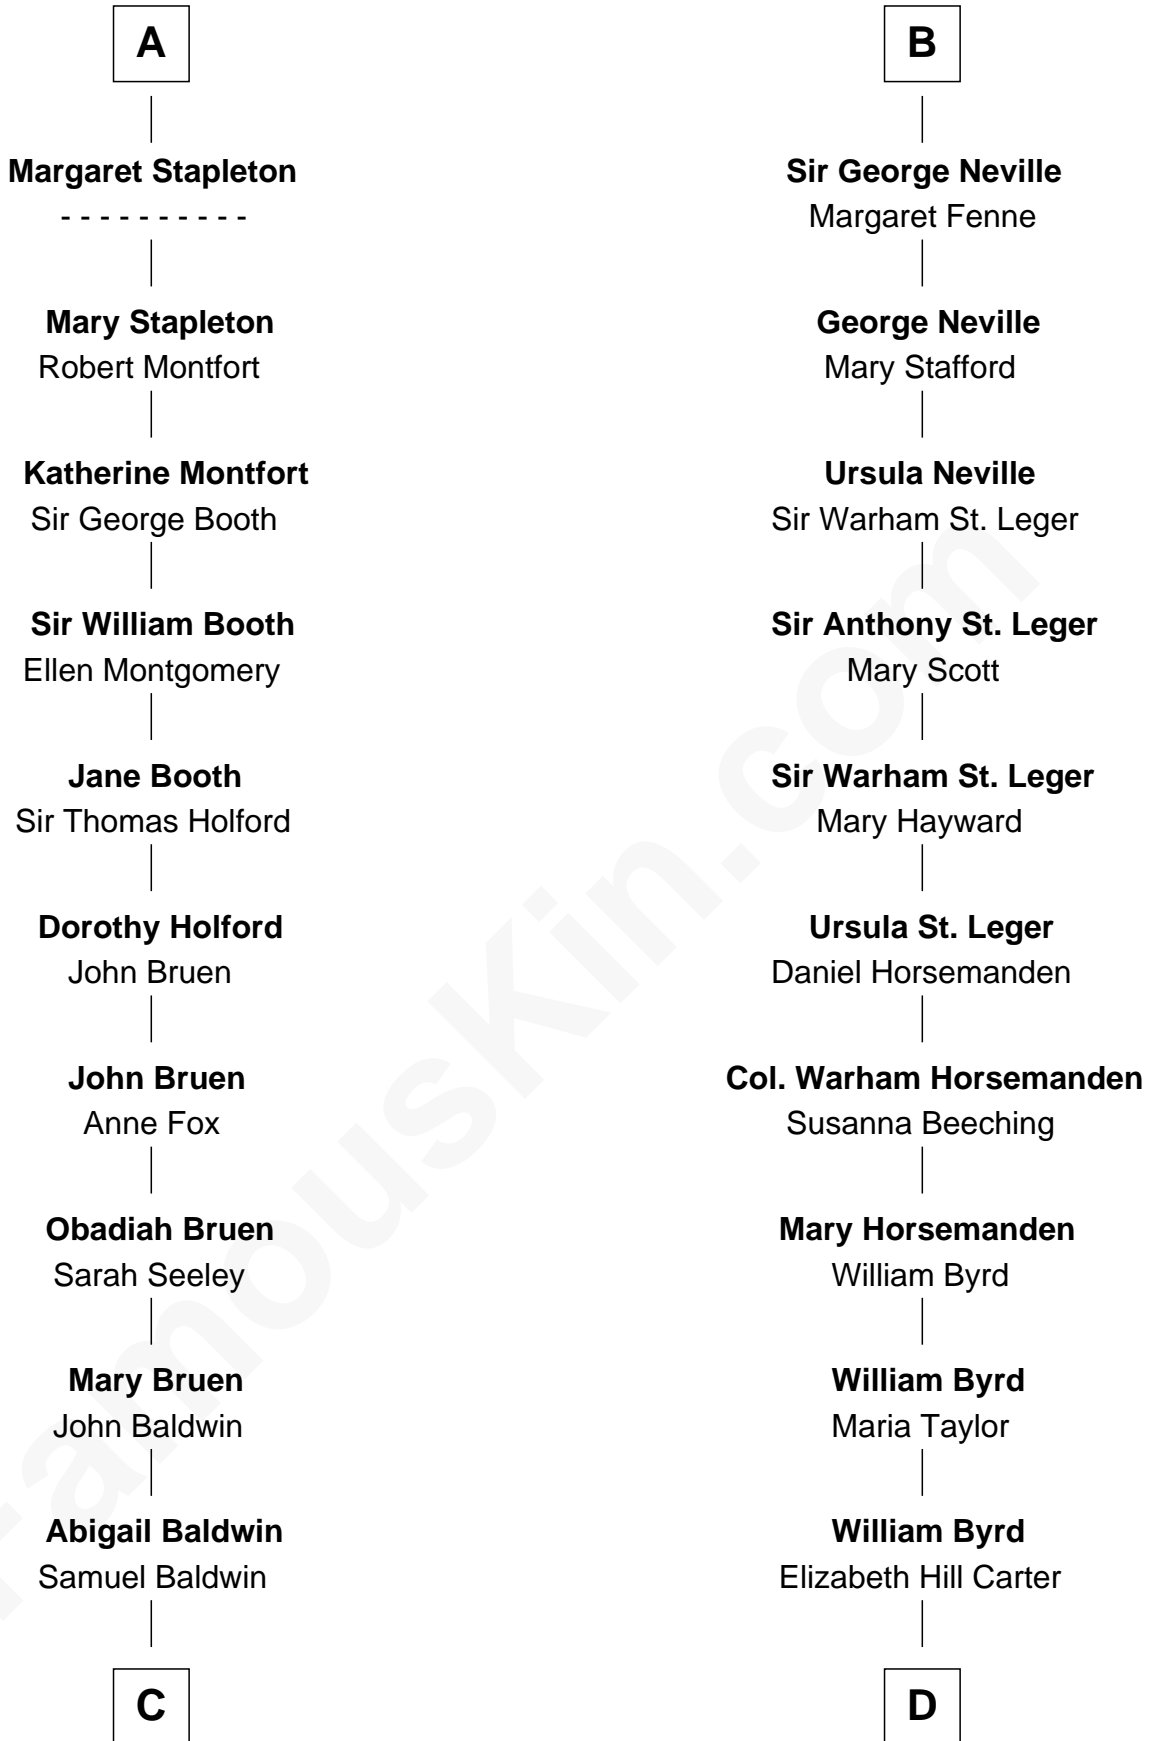

# FamousKin.com Relationship Chart of

**Abraham Baldwin**

*Signer of the U.S. Constitution*

19th cousin 2 times removed of

**Admiral Richard Byrd**

*Polar Explorer*

**John, King of England**

*with wife*

**Edward III, King of England**

Philippa of Hainault

**Isabel de Beaupré**

John de Longland

**John of Gaunt**

Katherine Roet

**Margaret Longland**

John Deviock

**Joan Beaufort**

Sir Ralph Neville

**Margaret Deviock**

John Stapleton

**Sir Edward Neville**

Elizabeth de Beauchamp

**A**

**B**

**C**

**Timothy Baldwin**  
Bathsheba Stone

**Michael Baldwin**  
Lucy Dudley

**Abraham Baldwin**  
*Signer of the U.S. Constitution*

**D**

**Thomas Taylor Byrd**  
Mary Armistead

**Richard Evelyn Byrd**  
Anne Harrison