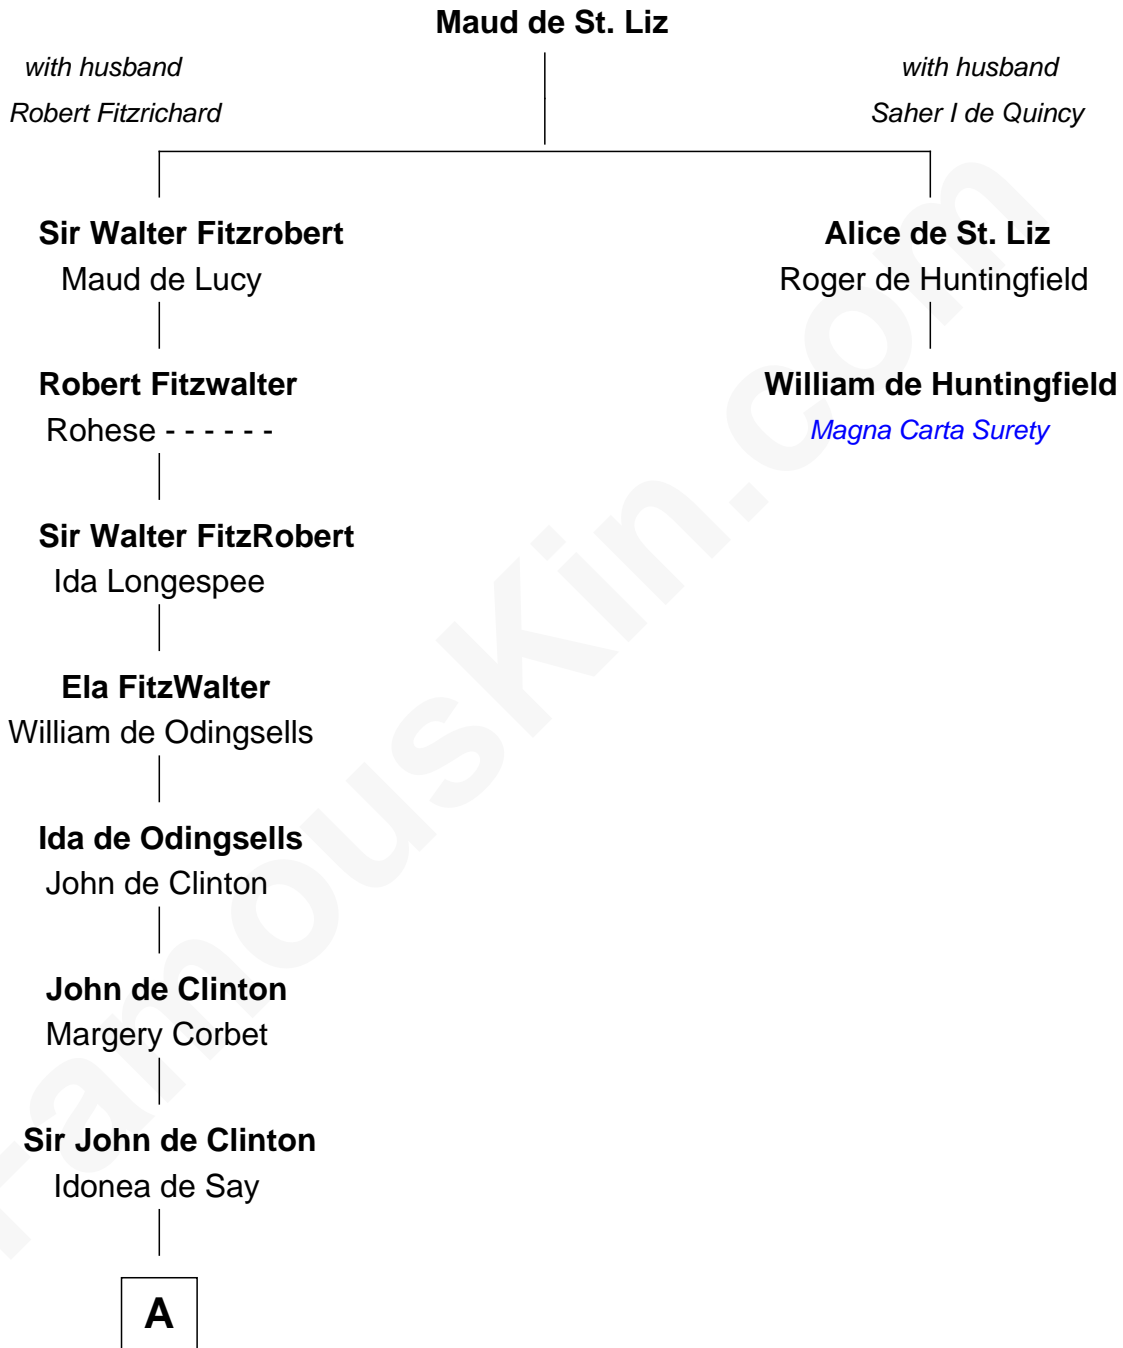

FamousKin.com Relationship Chart of

Abraham Baldwin

Signer of the U.S. Constitution

1st cousin 20 times removed of

William de Huntingfield

Magna Carta Surety

A

Margaret de Clinton
Sir Baldwin de Montfort