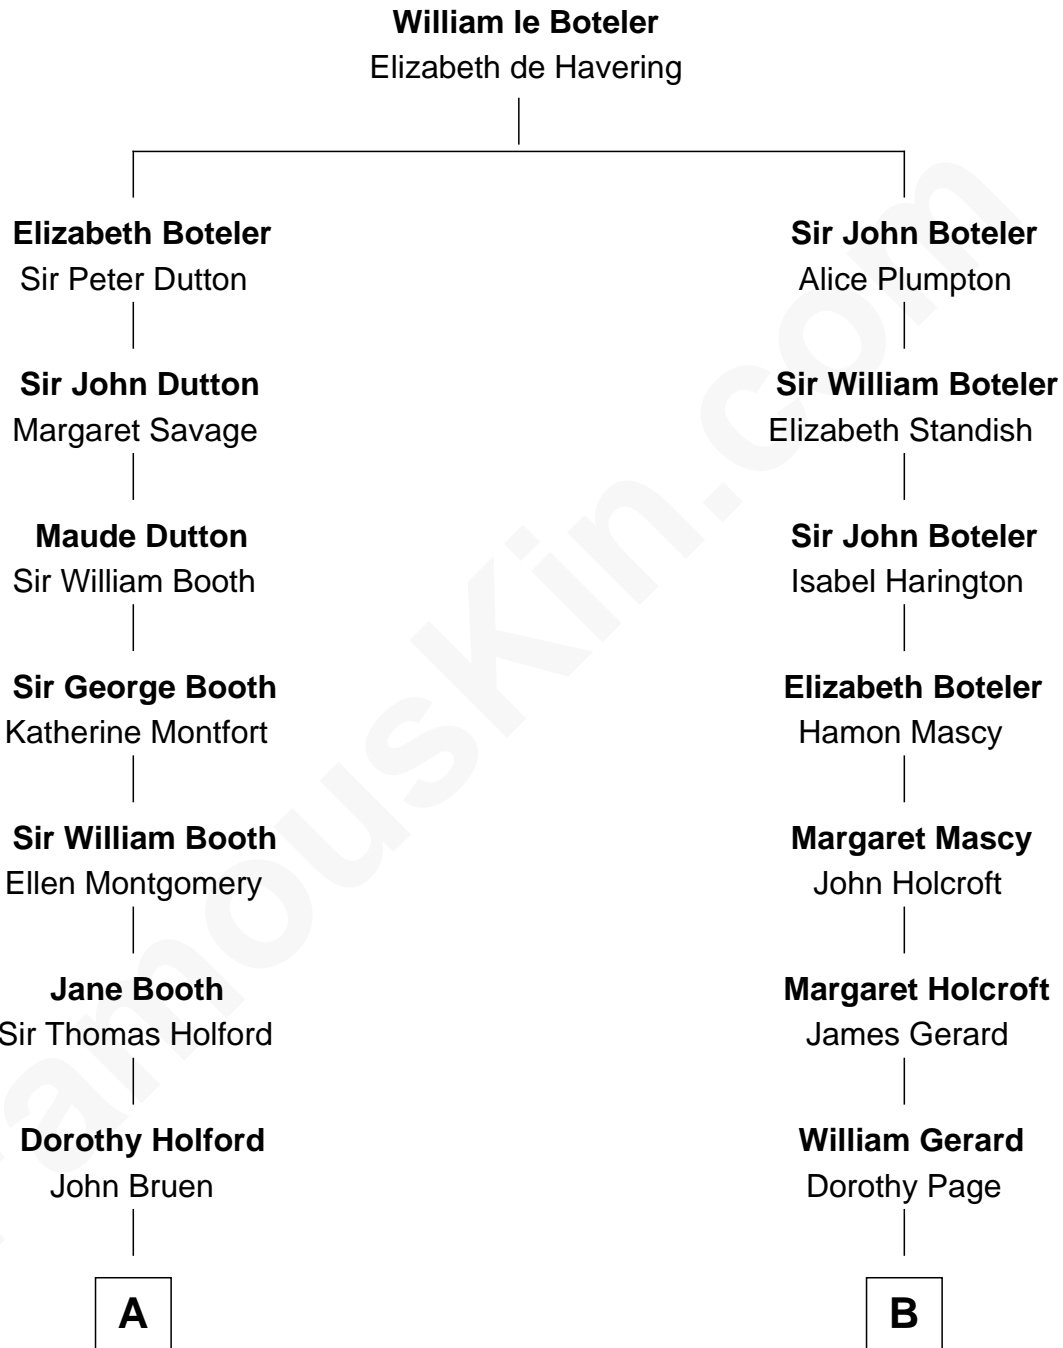

FamousKin.com

Relationship Chart of

Abraham Baldwin

Signer of the U.S. Constitution

13th cousin 3 times removed of

Ellen (Herndon) Arthur

Wife of President Chester A. Arthur

A

John Bruen
Anne Fox

Obadiah Bruen
Sarah Seeley

Mary Bruen
John Baldwin

Abigail Baldwin
Samuel Baldwin

Timothy Baldwin
Bathsheba Stone

Michael Baldwin
Lucy Dudley

Abraham Baldwin
Signer of the U.S. Constitution