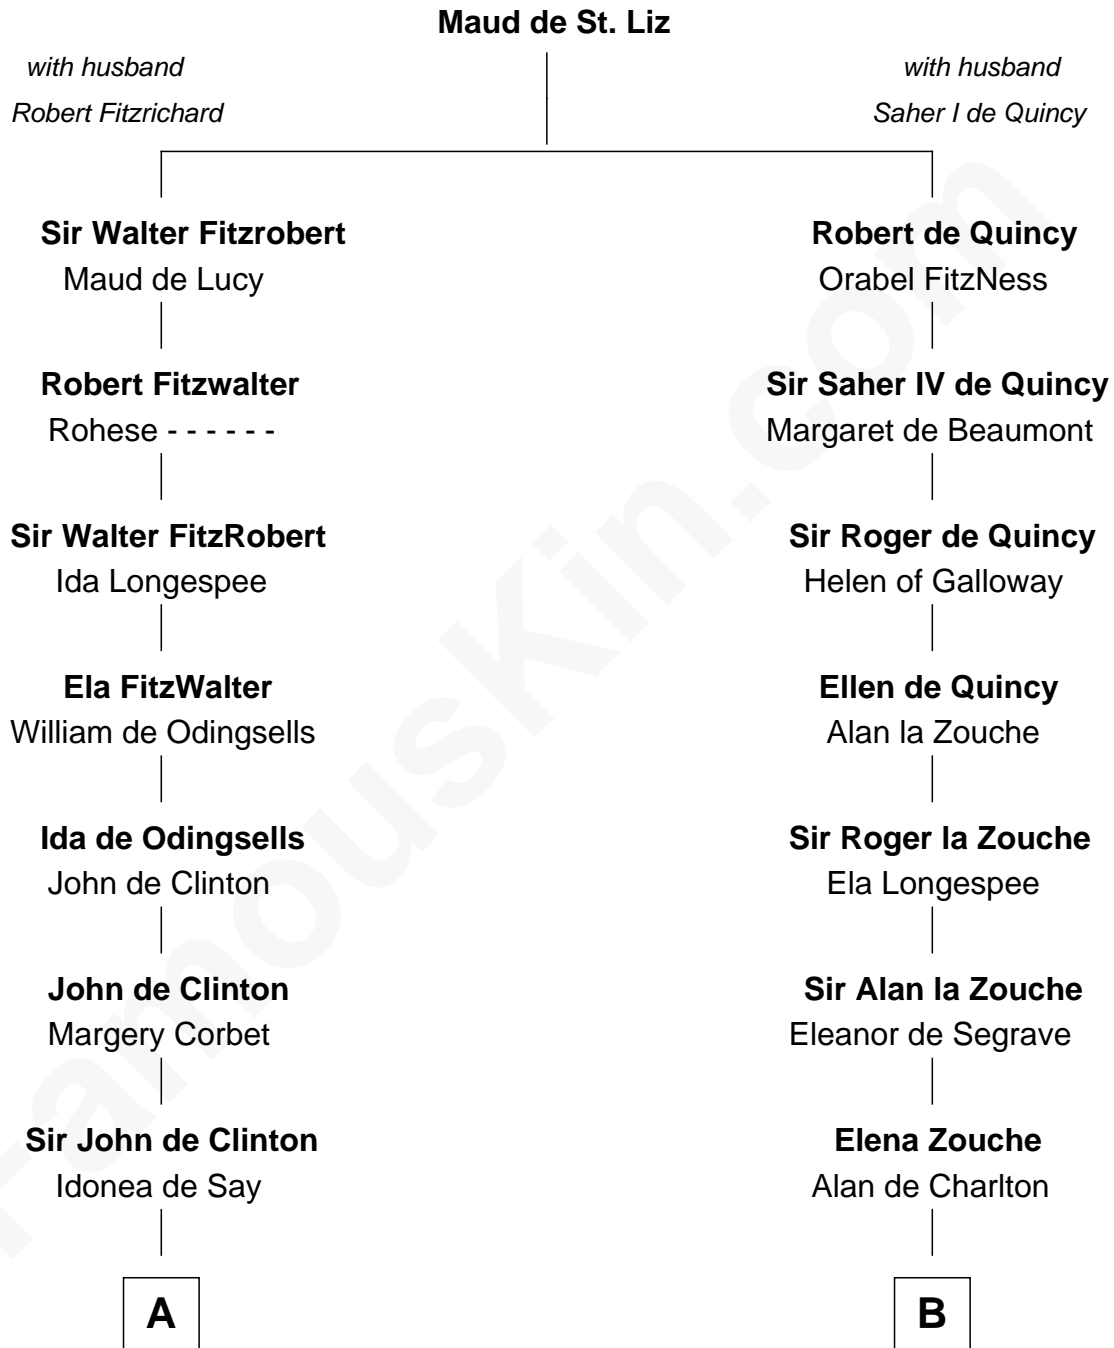

FamousKin.com

Relationship Chart of

Abraham Baldwin

Signer of the U.S. Constitution

17th cousin 4 times removed of

Rev. John Whittingham

(c1616 - 1639) Great Migration Immigrant 1637

C

—
Mary Bruen
John Baldwin

—
Abigail Baldwin
Samuel Baldwin

—
Timothy Baldwin
Bathsheba Stone

—
Michael Baldwin
Lucy Dudley

—
Abraham Baldwin
Signer of the U.S. Constitution

FamousKin.com