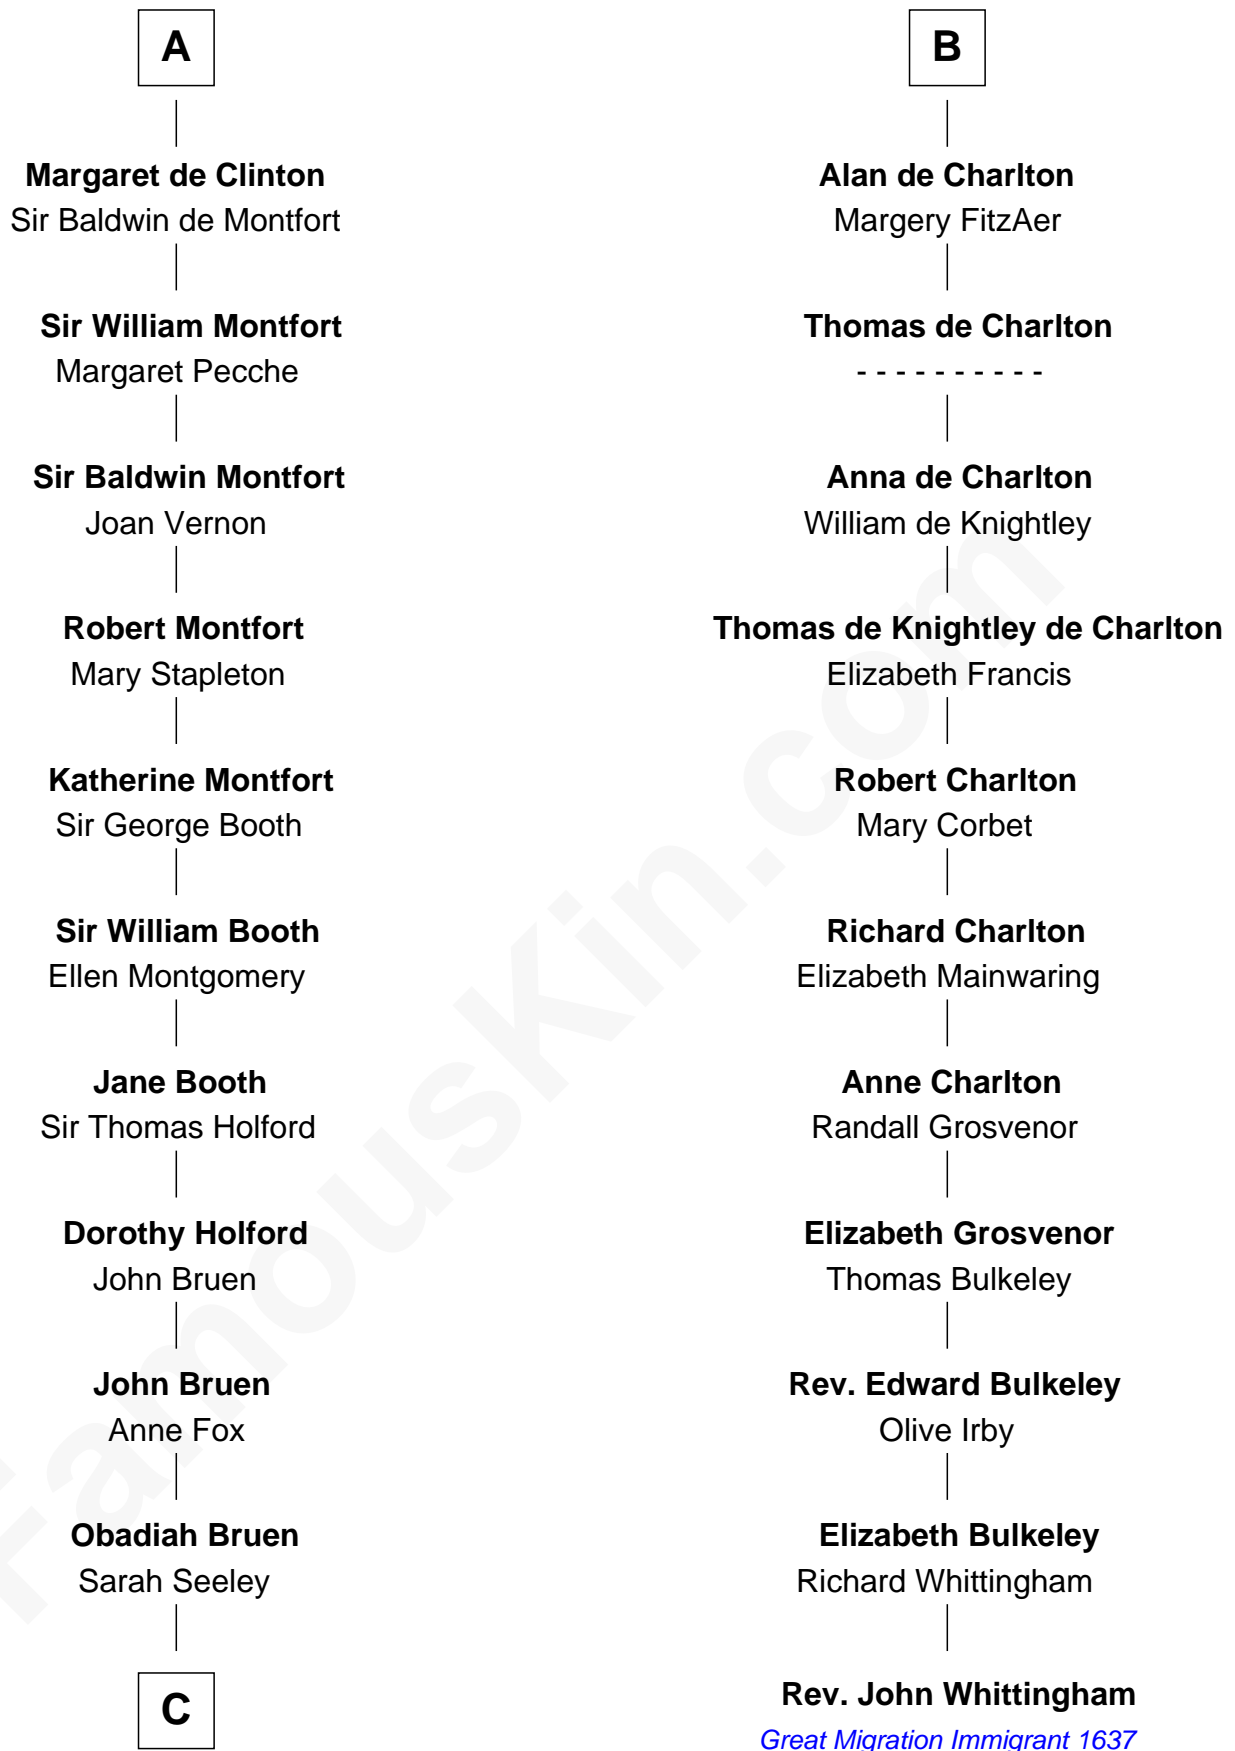

FamousKin.com

Relationship Chart of

Abraham Baldwin

Signer of the U.S. Constitution

17th cousin 4 times removed of

Rev. John Whittingham

(c1616 - 1639) Great Migration Immigrant 1637

C

—
Mary Bruen
John Baldwin

—
Abigail Baldwin
Samuel Baldwin

—
Timothy Baldwin
Bathsheba Stone

—
Michael Baldwin
Lucy Dudley

—
Abraham Baldwin
Signer of the U.S. Constitution

FamousKin.com