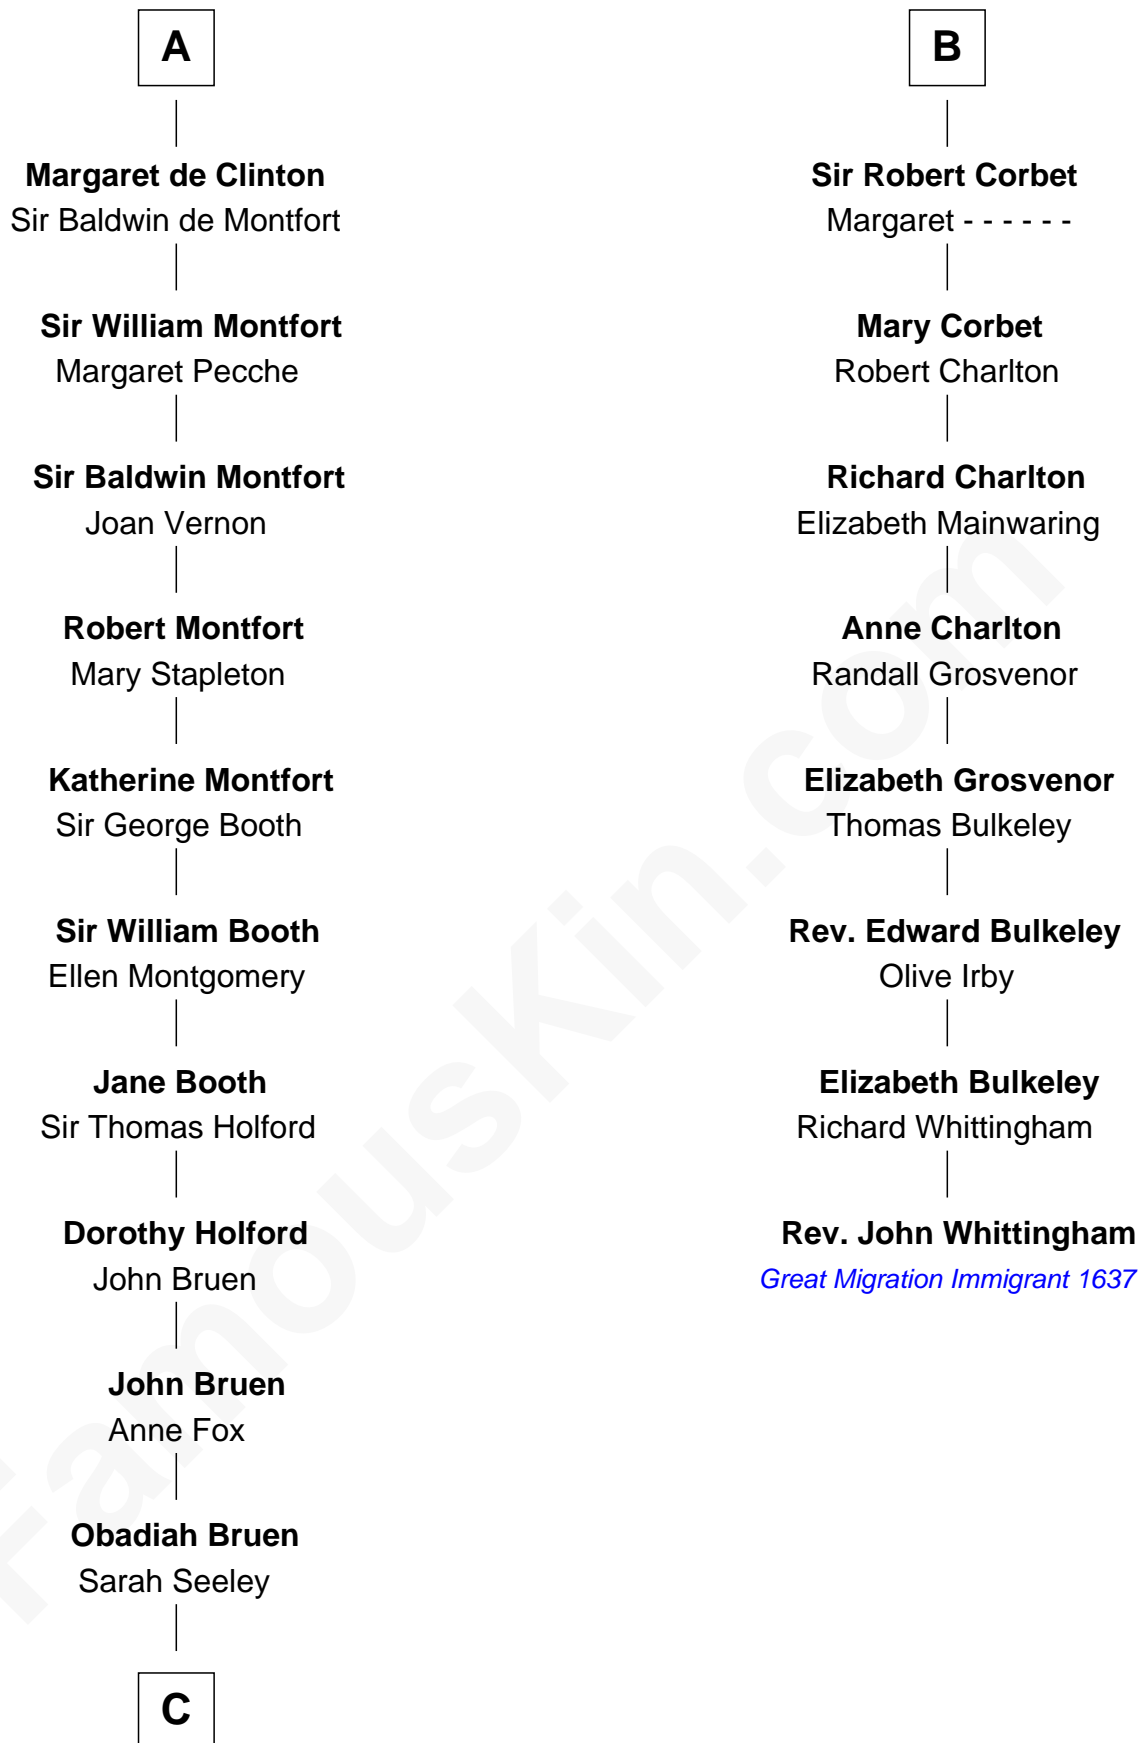

FamousKin.com

Relationship Chart of

Abraham Baldwin

Signer of the U.S. Constitution

14th cousin 7 times removed of

Rev. John Whittingham

(c1616 - 1639) Great Migration Immigrant 1637

James de St. Hilary

Aveline - - - - -

C

—
Mary Bruen
John Baldwin

—
Abigail Baldwin
Samuel Baldwin

—
Timothy Baldwin
Bathsheba Stone

—
Michael Baldwin
Lucy Dudley

—
Abraham Baldwin
Signer of the U.S. Constitution

FamousKin.com