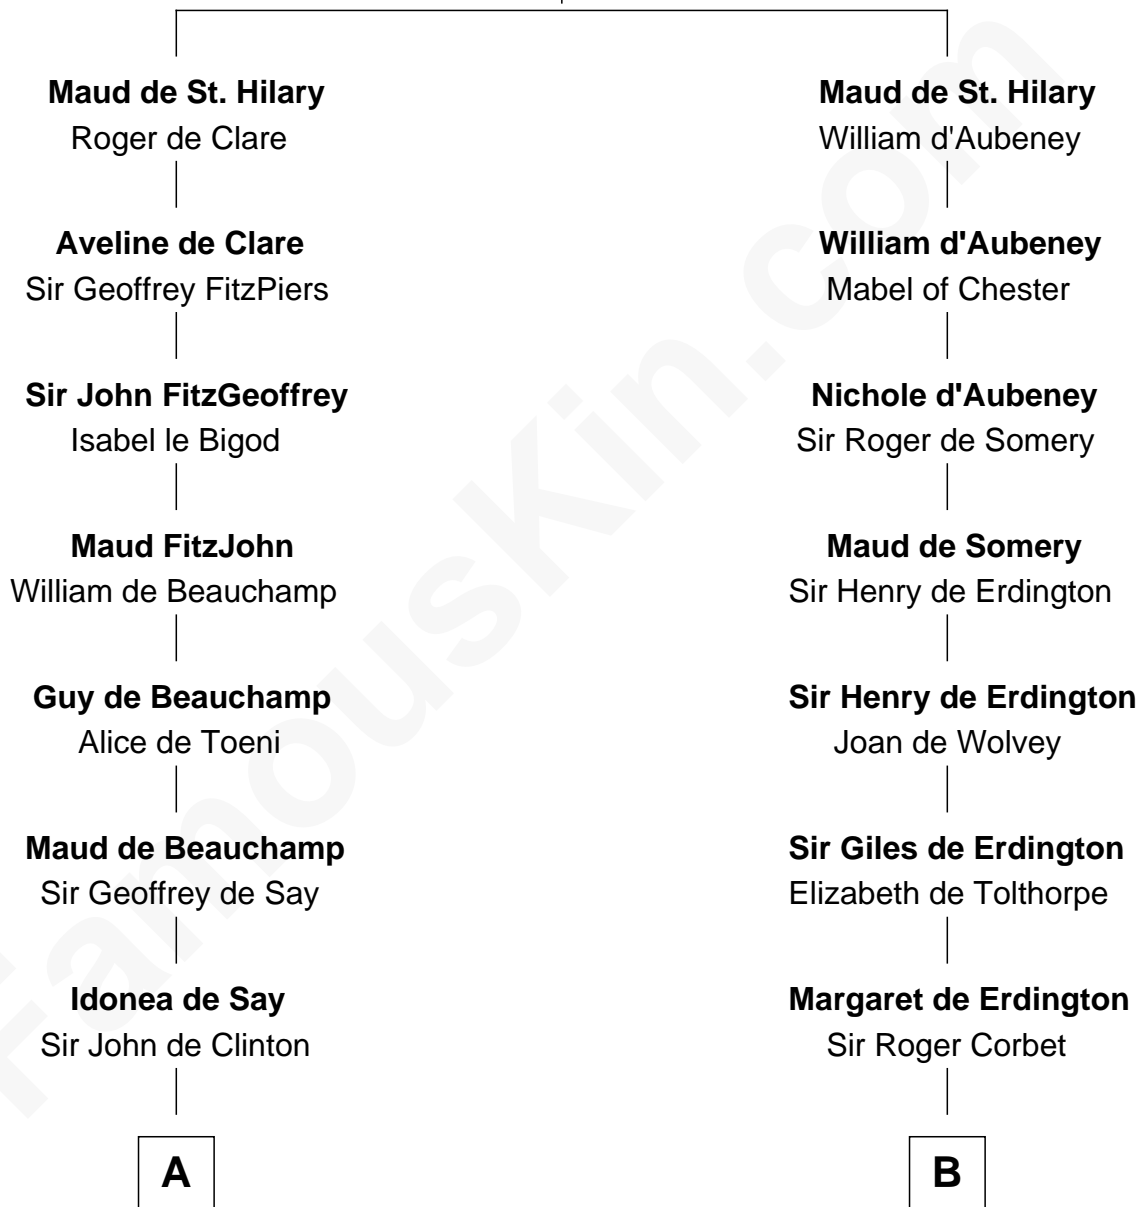

FamousKin.com

Relationship Chart of

Abraham Baldwin

Signer of the U.S. Constitution

14th cousin 7 times removed of

Rev. John Whittingham

(c1616 - 1639) Great Migration Immigrant 1637

James de St. Hilary

Aveline - - - - -

C

—
Mary Bruen
John Baldwin

—
Abigail Baldwin
Samuel Baldwin

—
Timothy Baldwin
Bathsheba Stone

—
Michael Baldwin
Lucy Dudley

—
Abraham Baldwin
Signer of the U.S. Constitution

FamousKin.com