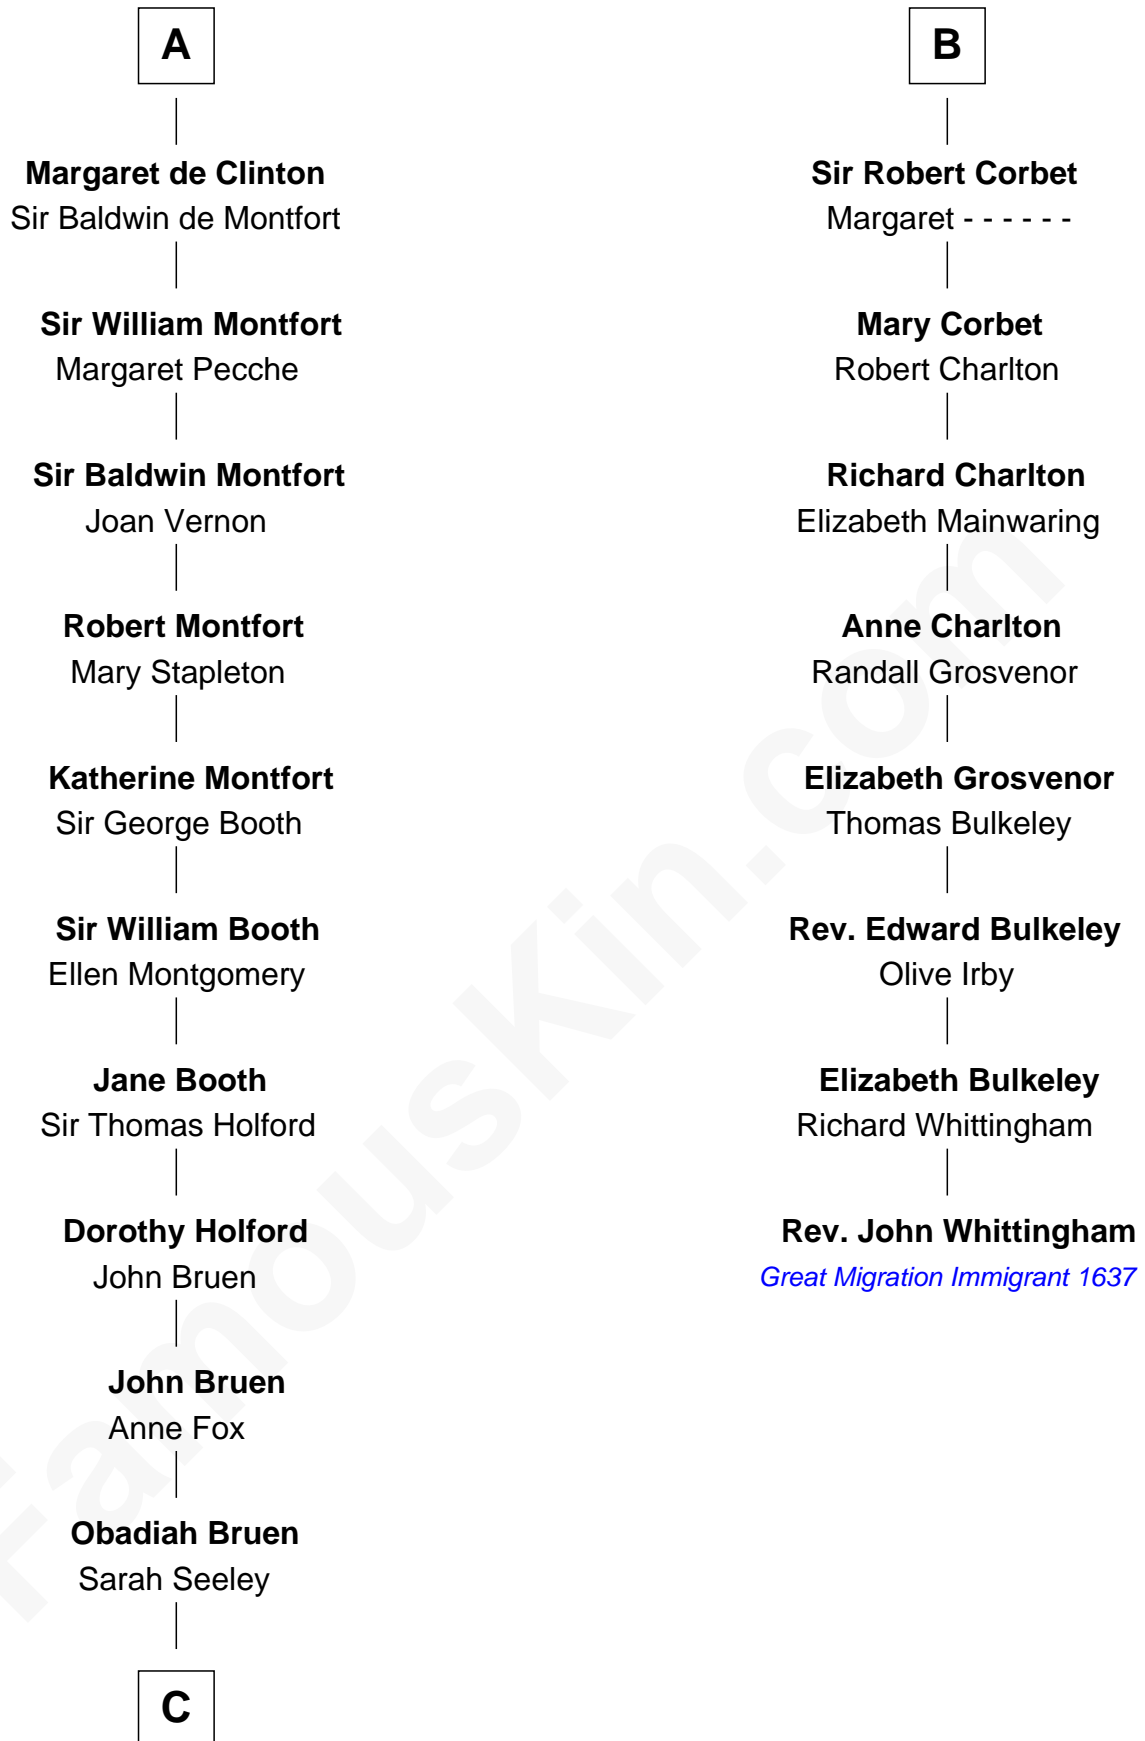

FamousKin.com

Relationship Chart of

Abraham Baldwin

Signer of the U.S. Constitution

14th cousin 7 times removed of

Rev. John Whittingham

(c1616 - 1639) Great Migration Immigrant 1637

C

—
Mary Bruen
John Baldwin

—
Abigail Baldwin
Samuel Baldwin

—
Timothy Baldwin
Bathsheba Stone

—
Michael Baldwin
Lucy Dudley

—
Abraham Baldwin
Signer of the U.S. Constitution

FamousKin.com