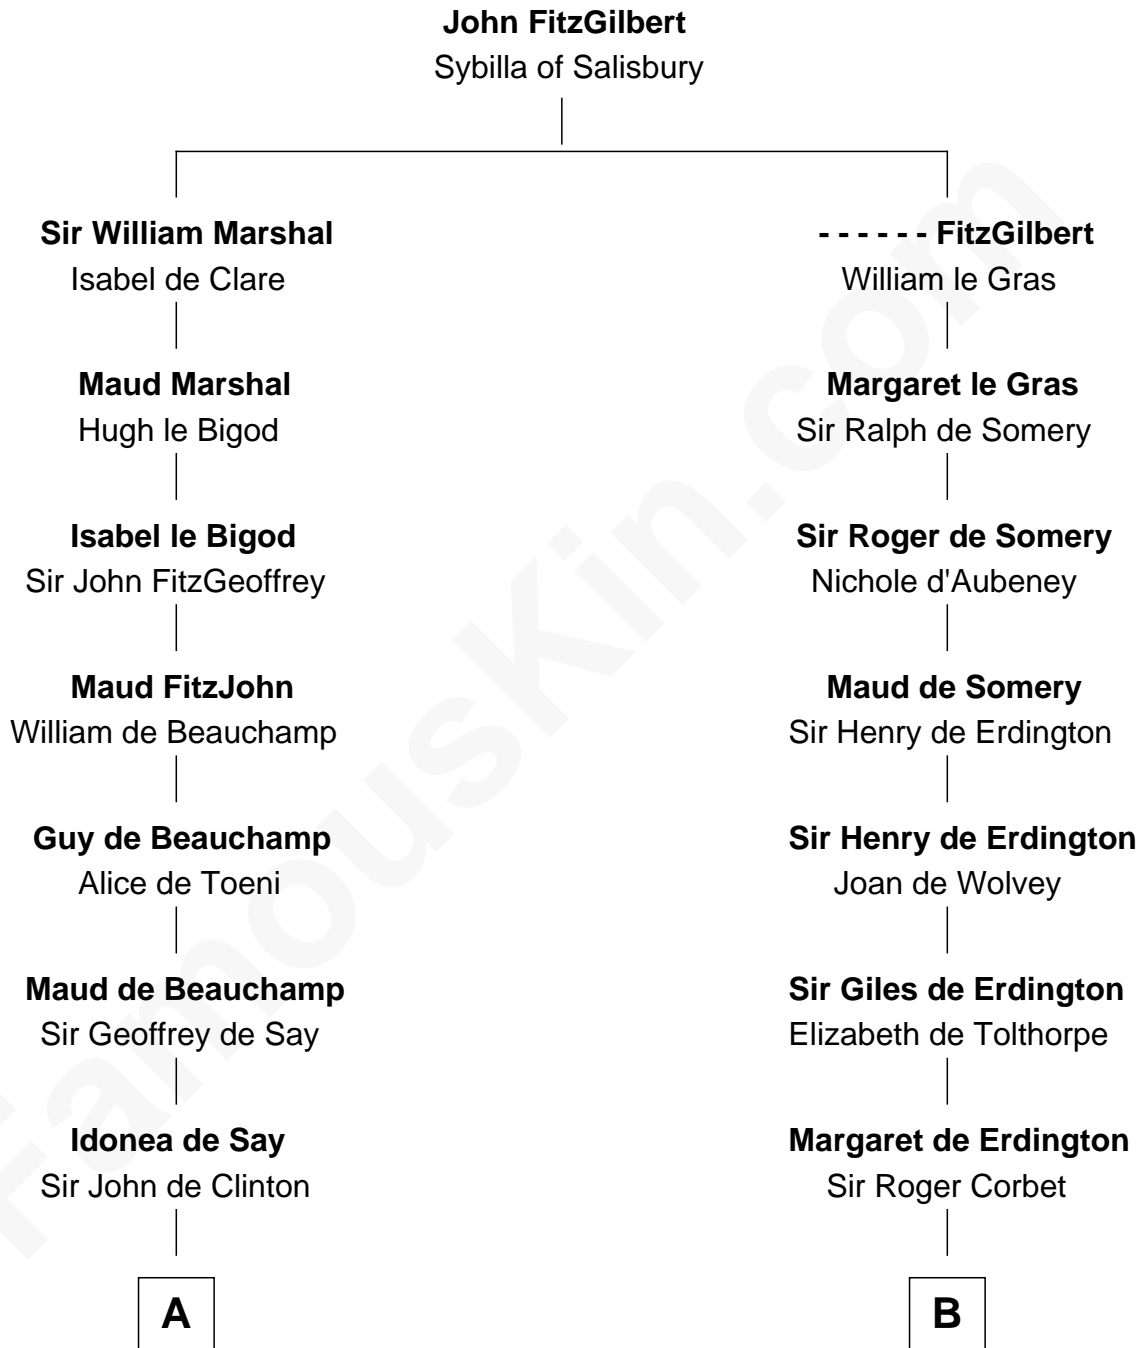

FamousKin.com

Relationship Chart of

Abraham Baldwin

Signer of the U.S. Constitution

14th cousin 7 times removed of

Rev. John Whittingham

(c1616 - 1639) Great Migration Immigrant 1637

C

—
Mary Bruen
John Baldwin

—
Abigail Baldwin
Samuel Baldwin

—
Timothy Baldwin
Bathsheba Stone

—
Michael Baldwin
Lucy Dudley

—
Abraham Baldwin
Signer of the U.S. Constitution

FamousKin.com