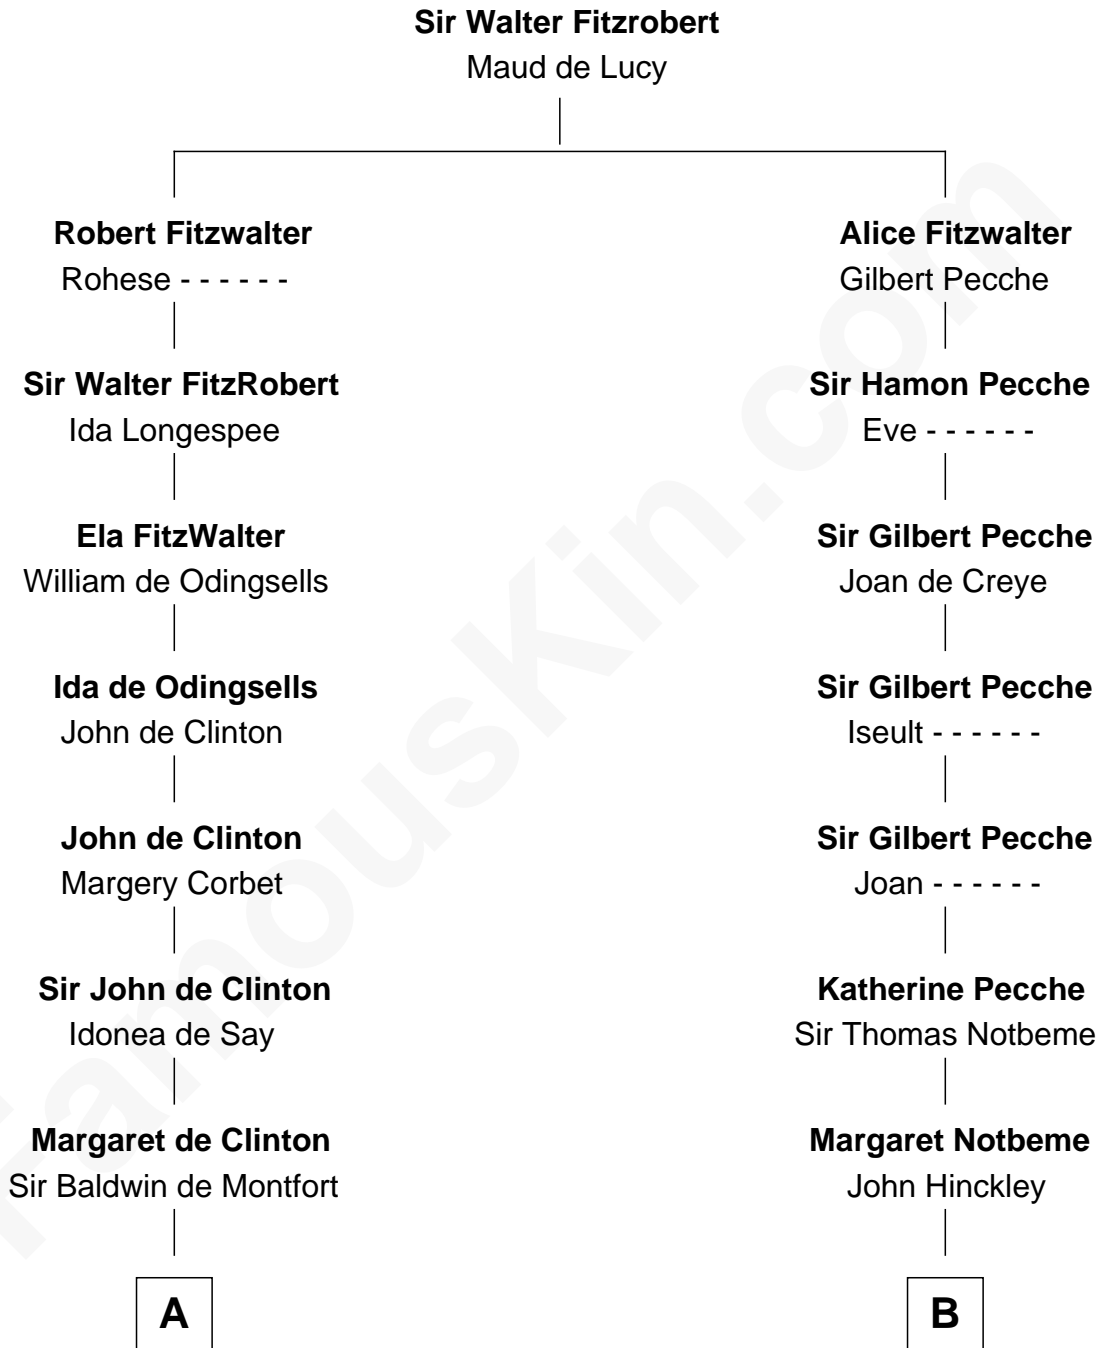

FamousKin.com Relationship Chart of

Abraham Baldwin

Signer of the U.S. Constitution

14th cousin 6 times removed of

William Lawrence

(c1622 - 1679/80) Planter passenger 1635

C

—
Abigail Baldwin

Samuel Baldwin

—
Timothy Baldwin

Bathsheba Stone

—
Michael Baldwin

Lucy Dudley

—
Abraham Baldwin

Signer of the U.S. Constitution

FamousKin.com