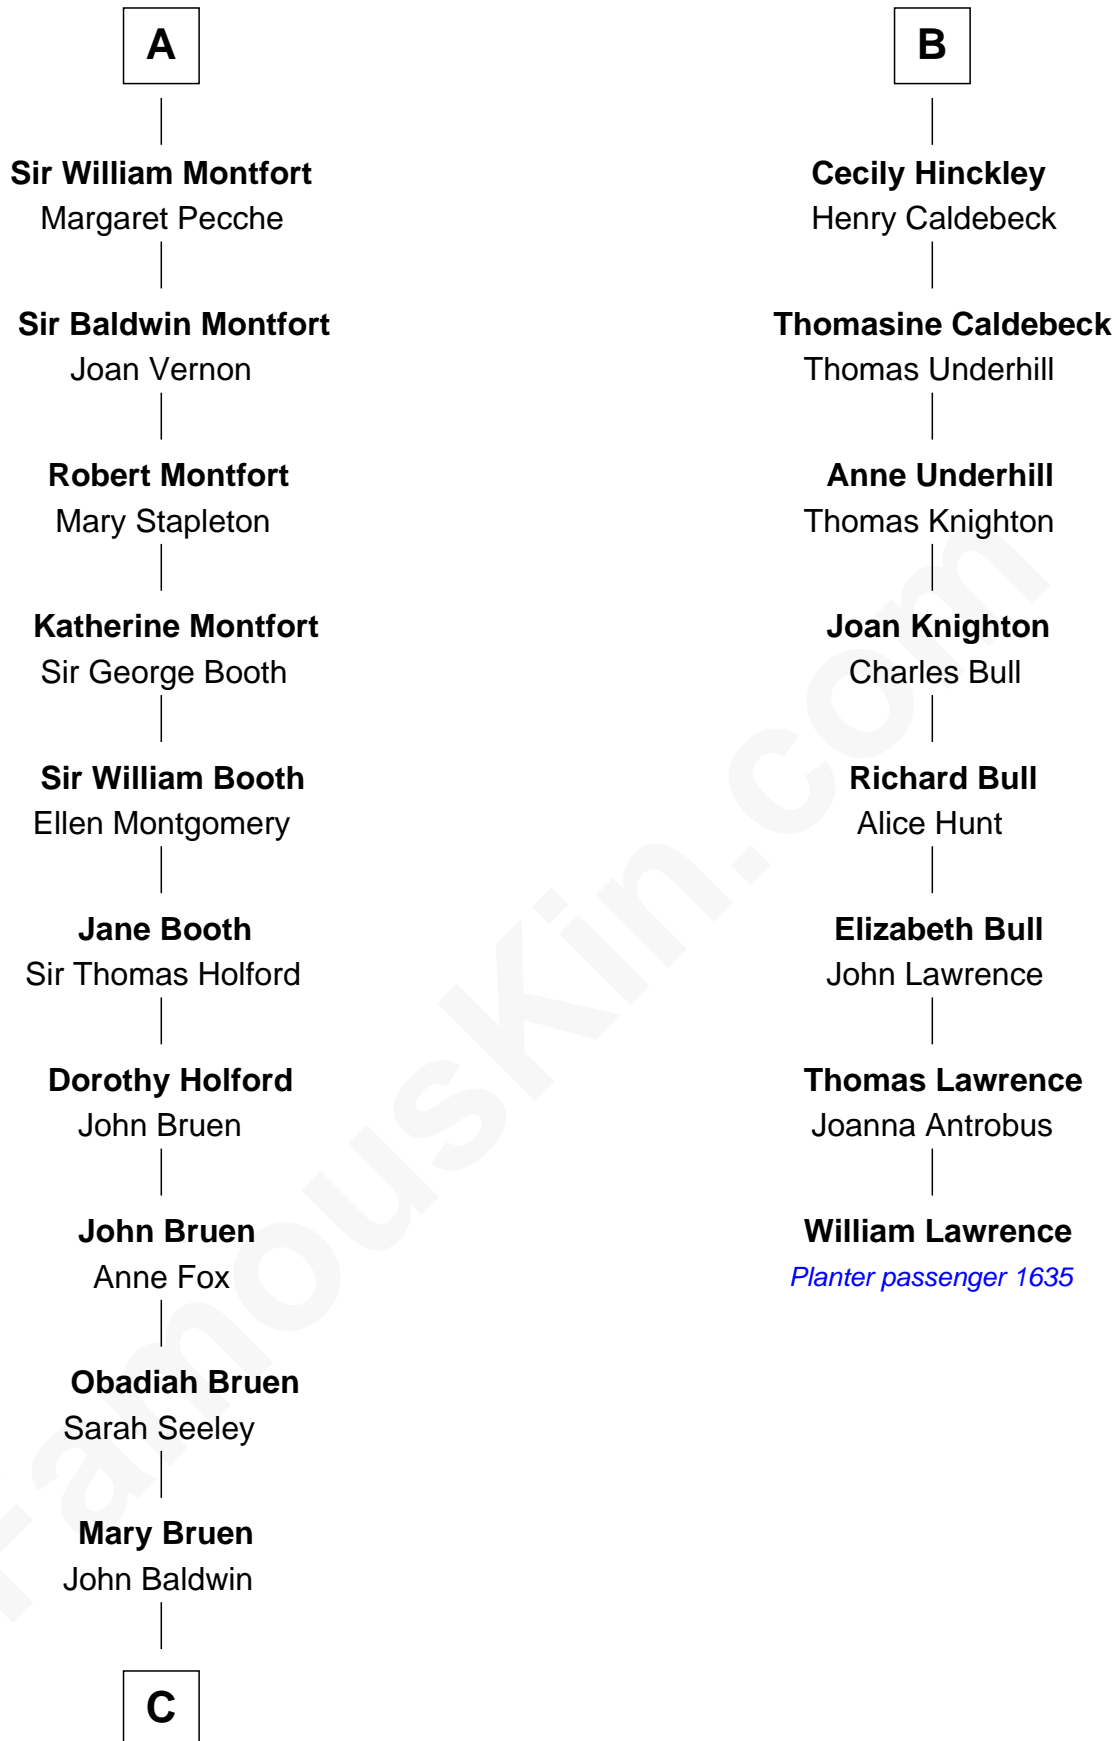

FamousKin.com Relationship Chart of

Abraham Baldwin

Signer of the U.S. Constitution

14th cousin 6 times removed of

William Lawrence

(c1622 - 1679/80) Planter passenger 1635

C

—
Abigail Baldwin

Samuel Baldwin

—
Timothy Baldwin

Bathsheba Stone

—
Michael Baldwin

Lucy Dudley

—
Abraham Baldwin

Signer of the U.S. Constitution

FamousKin.com