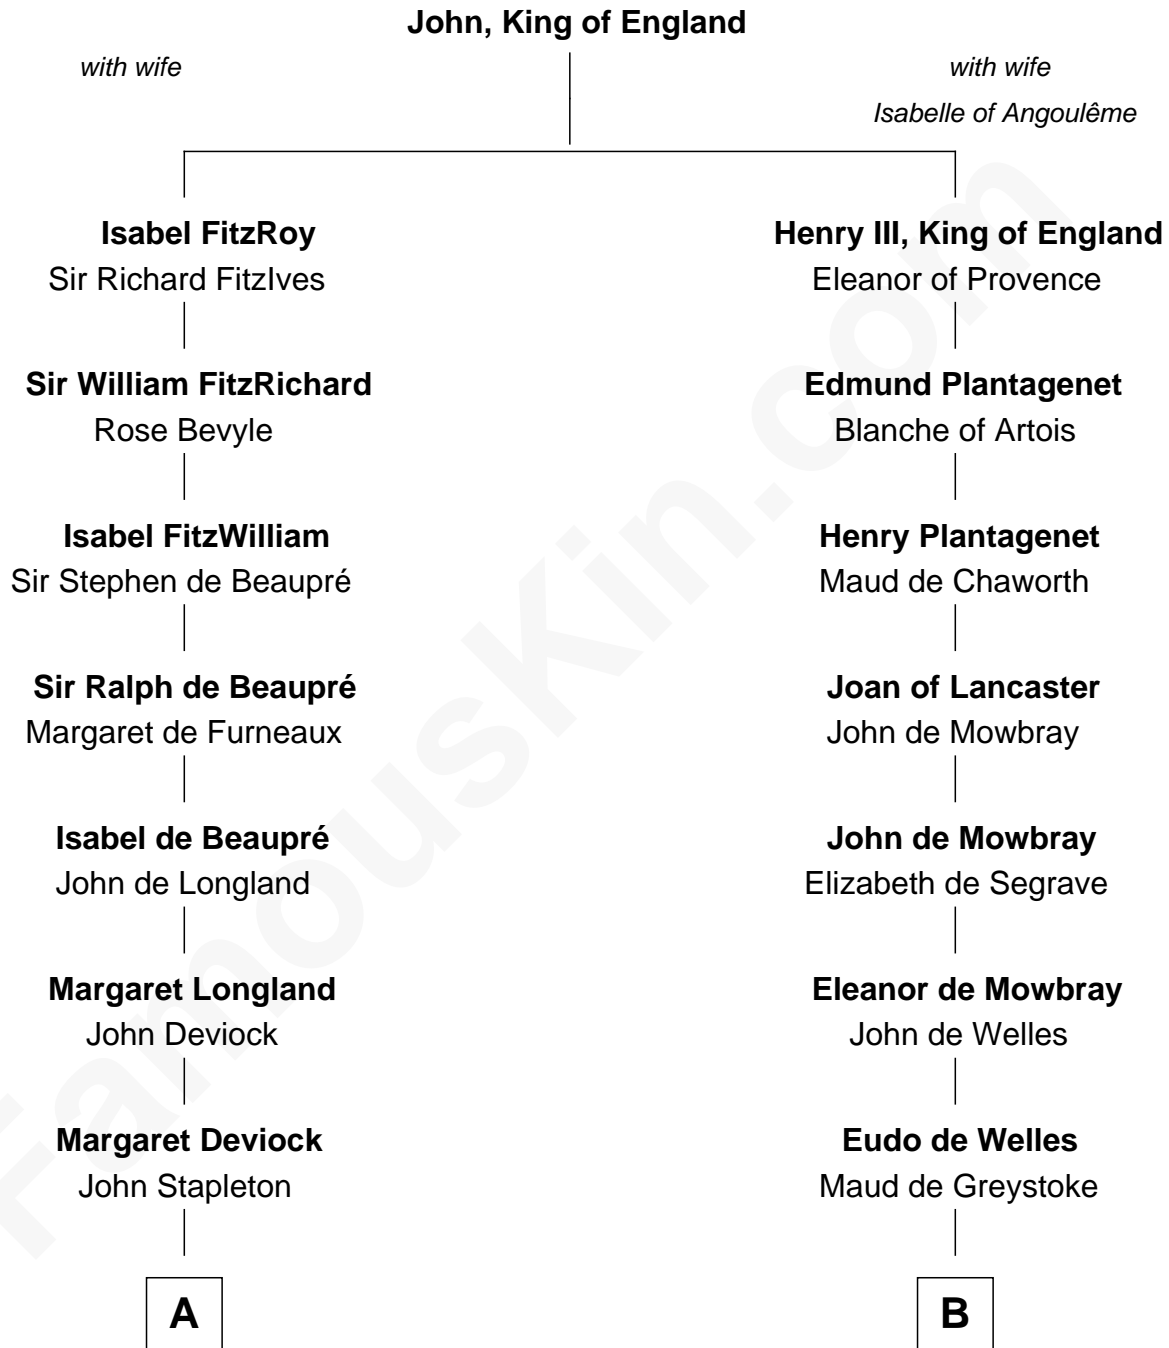

# FamousKin.com Relationship Chart of

**Abraham Baldwin**

*Signer of the U.S. Constitution*

17th cousin 2 times removed of

**Thomas Nelson**

*Signer of the Declaration of Independence*

**C**

—  
**Timothy Baldwin**  
Bathsheba Stone

—  
**Michael Baldwin**  
Lucy Dudley

—  
**Abraham Baldwin**  
*Signer of the U.S. Constitution*

FamousKin.com