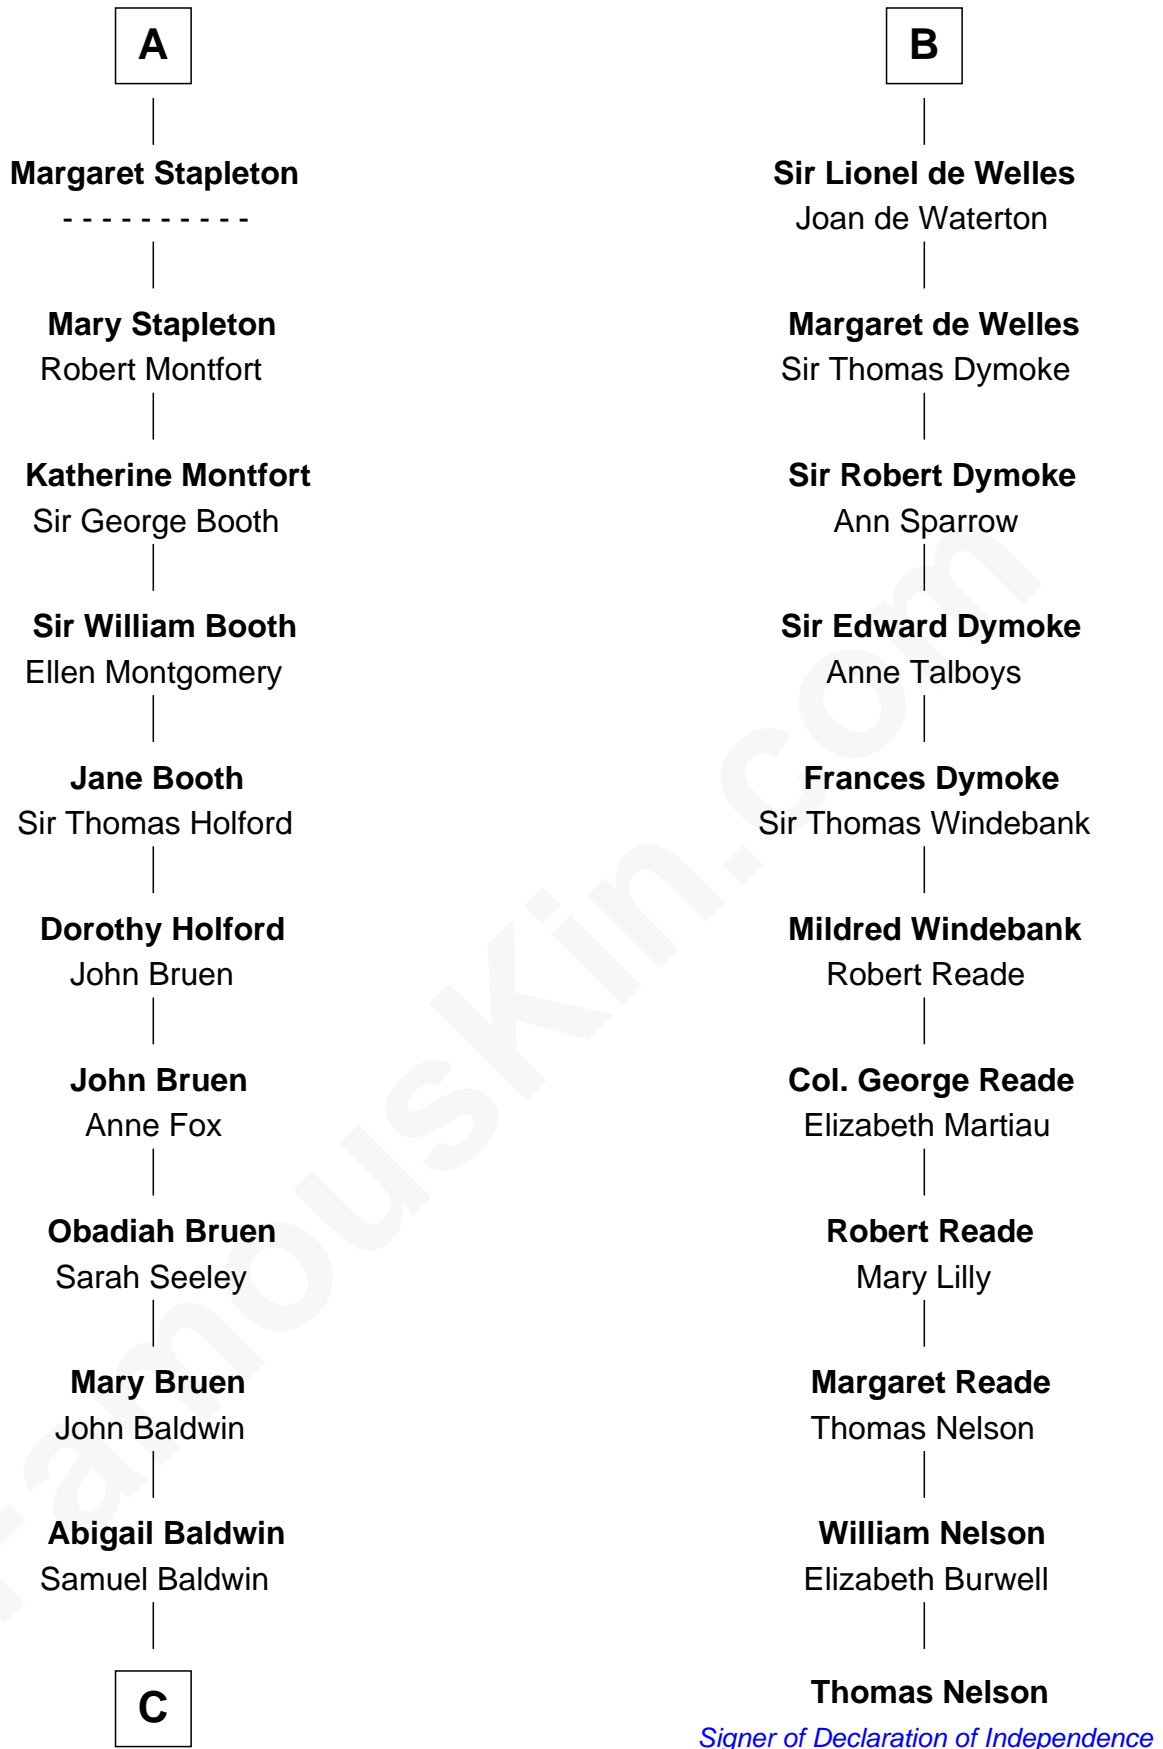

# FamousKin.com Relationship Chart of

**Abraham Baldwin**

*Signer of the U.S. Constitution*

17th cousin 2 times removed of

**Thomas Nelson**

*Signer of the Declaration of Independence*

**C**

—  
**Timothy Baldwin**  
Bathsheba Stone

—  
**Michael Baldwin**  
Lucy Dudley

—  
**Abraham Baldwin**  
*Signer of the U.S. Constitution*

FamousKin.com