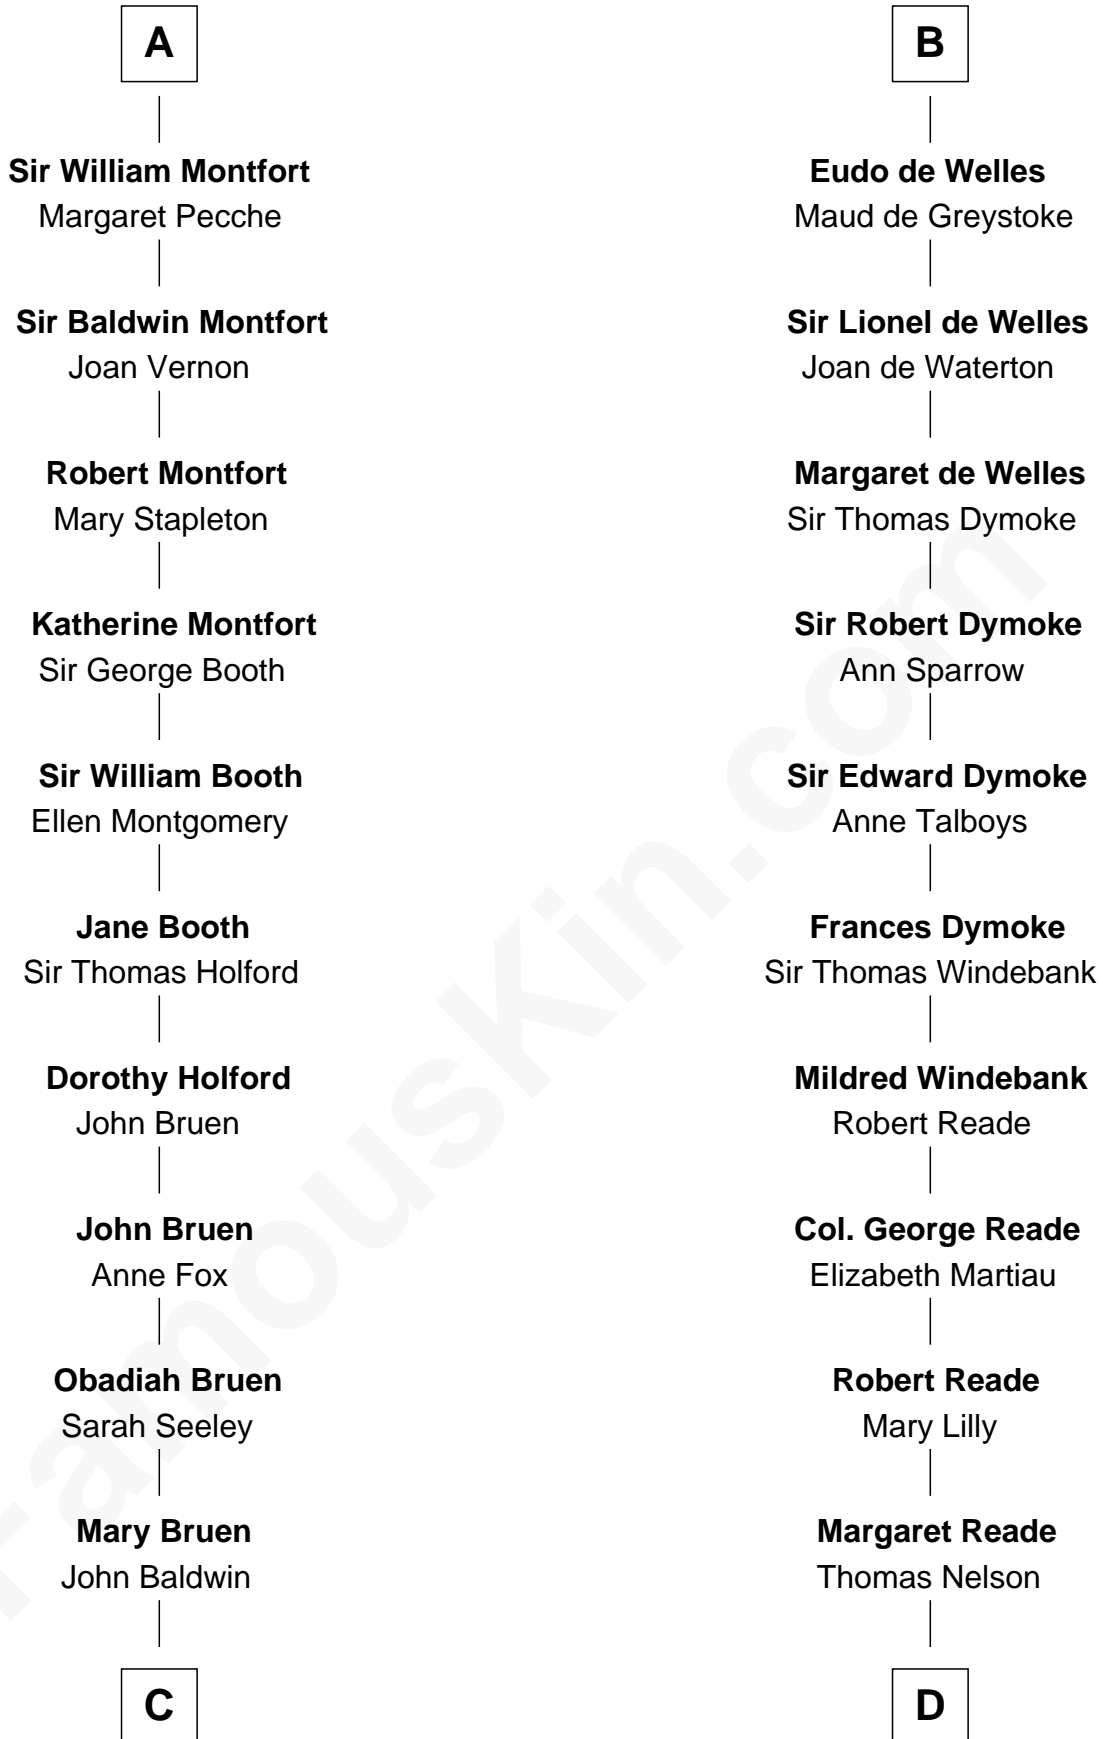

FamousKin.com Relationship Chart of

Abraham Baldwin

Signer of the U.S. Constitution

18th cousin 2 times removed of

Thomas Nelson

Signer of the Declaration of Independence

C

Abigail Baldwin
Samuel Baldwin

Timothy Baldwin
Bathsheba Stone

Michael Baldwin
Lucy Dudley

Abraham Baldwin
Signer of the U.S. Constitution

D

William Nelson
Elizabeth Burwell

Thomas Nelson
Signer of Declaration of Independence

FamousKin.com