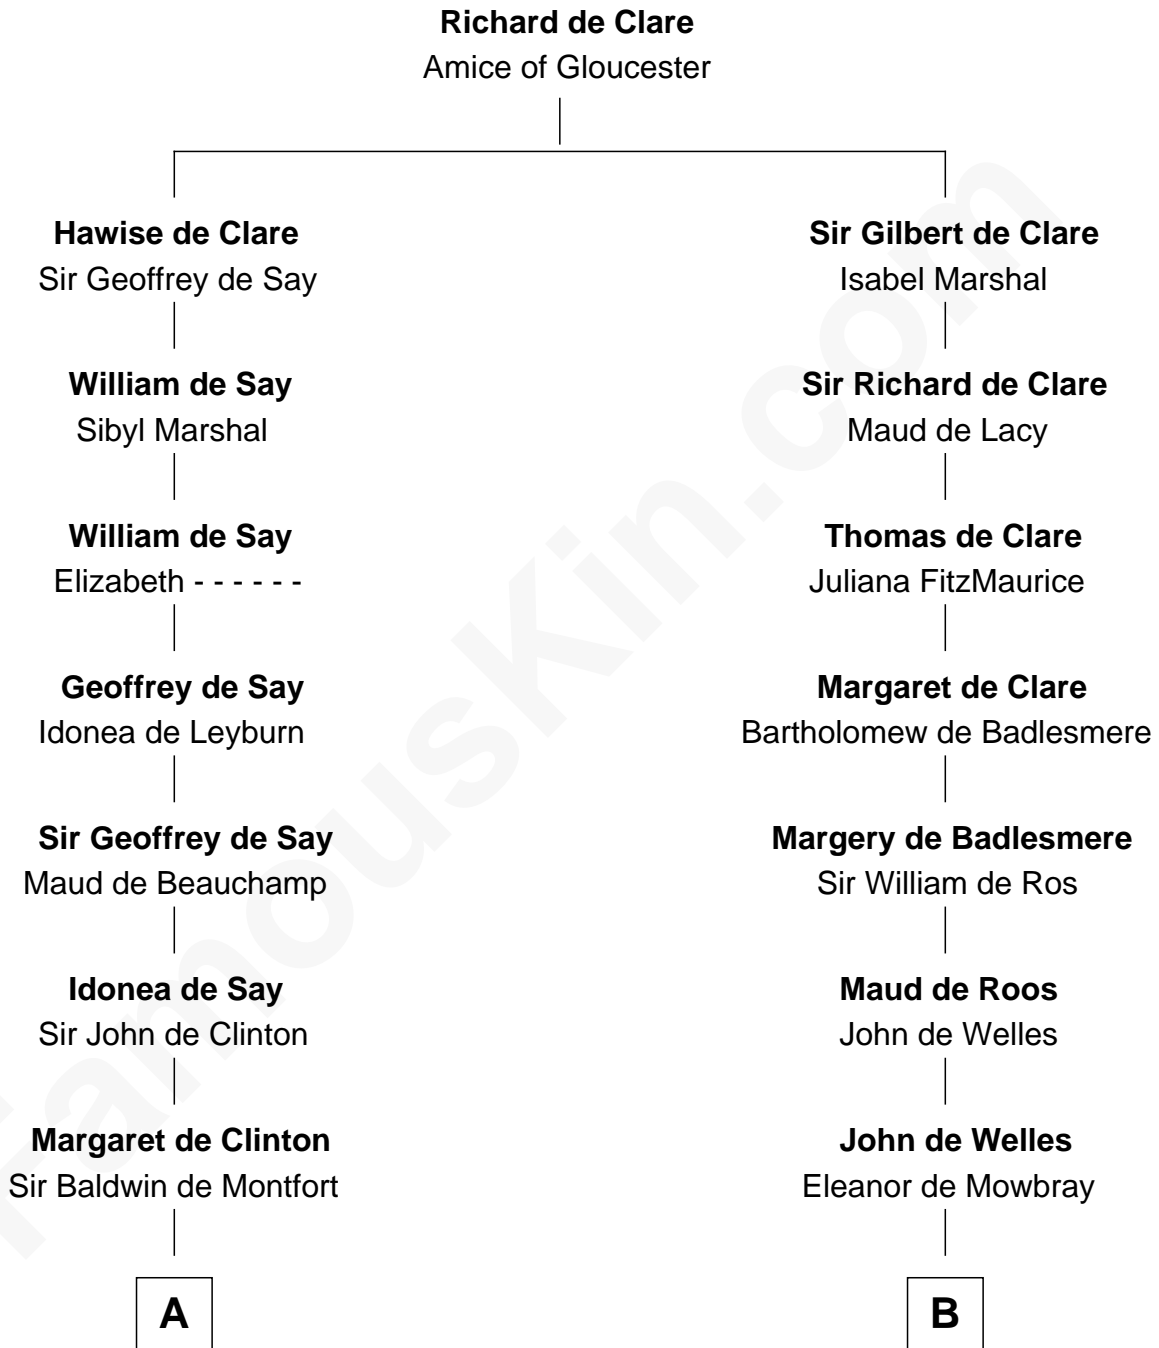

FamousKin.com Relationship Chart of

Abraham Baldwin

Signer of the U.S. Constitution

18th cousin 2 times removed of

Thomas Nelson

Signer of the Declaration of Independence

C

Abigail Baldwin
Samuel Baldwin

Timothy Baldwin
Bathsheba Stone

Michael Baldwin
Lucy Dudley

Abraham Baldwin
Signer of the U.S. Constitution

D

William Nelson
Elizabeth Burwell

Thomas Nelson
Signer of Declaration of Independence

FamousKin.com