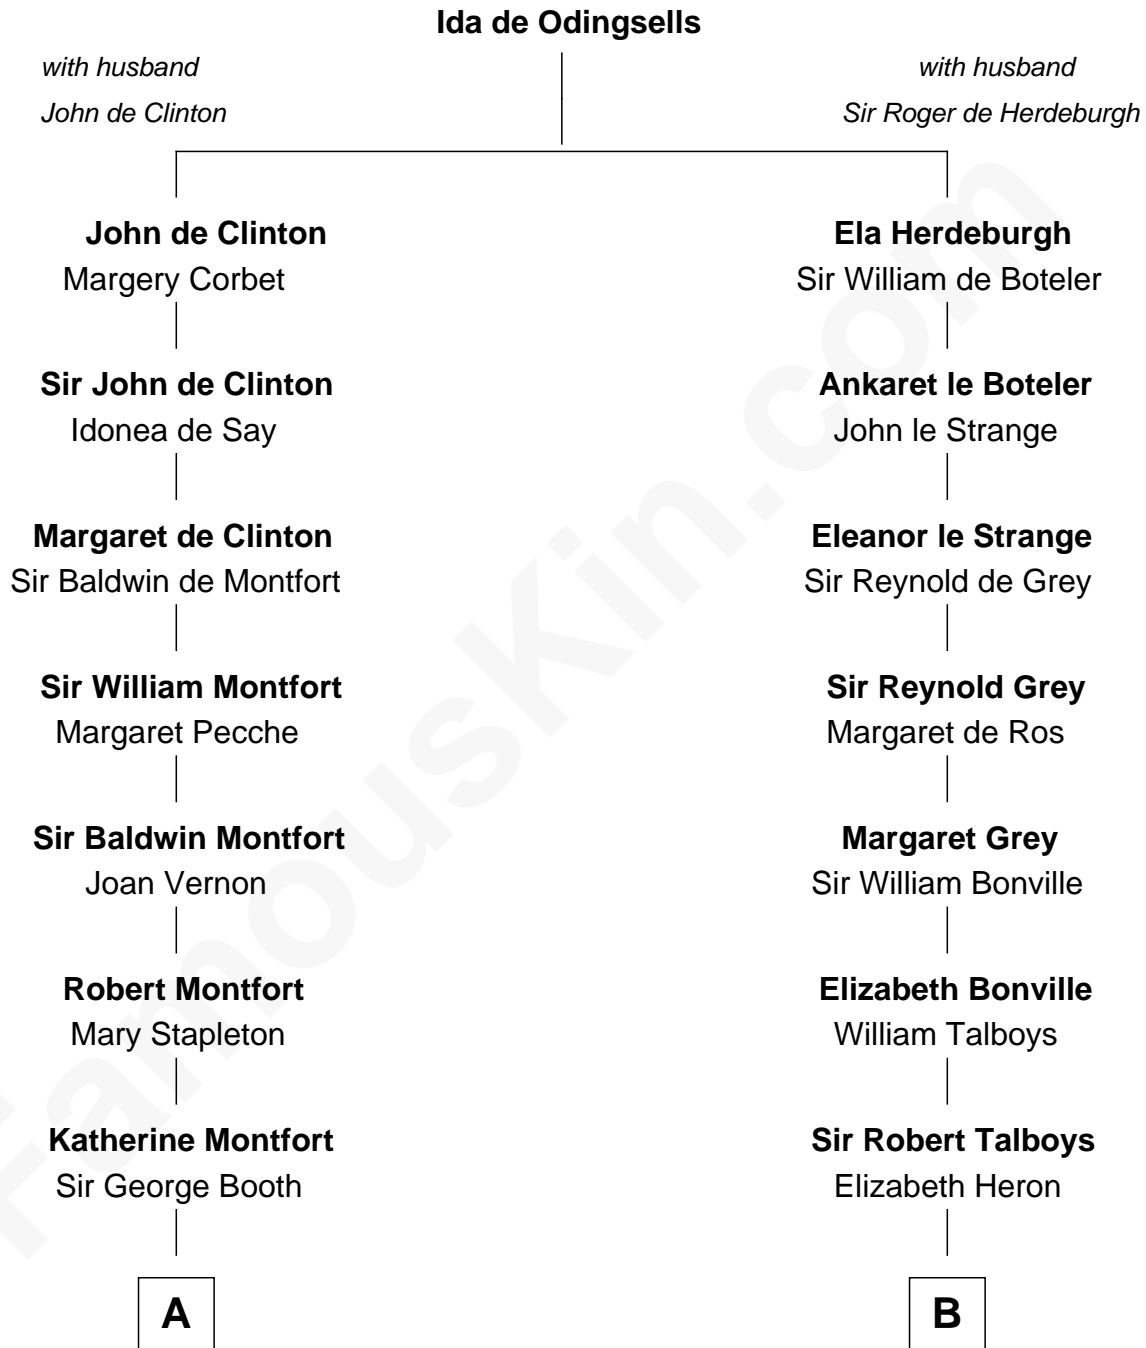

FamousKin.com Relationship Chart of

Abraham Baldwin

Signer of the U.S. Constitution

15th cousin 1 time removed of

Thomas Nelson

Signer of the Declaration of Independence

A

Sir William Booth
Ellen Montgomery

Jane Booth
Sir Thomas Holford

Dorothy Holford
John Bruen

John Bruen
Anne Fox

Obadiah Bruen
Sarah Seeley

Mary Bruen
John Baldwin

Abigail Baldwin
Samuel Baldwin

Timothy Baldwin
Bathsheba Stone

Michael Baldwin
Lucy Dudley

Abraham Baldwin
Signer of the U.S. Constitution

B

Sir George Talboys
Elizabeth Gascoigne

Anne Talboys
Sir Edward Dymoke

Frances Dymoke
Sir Thomas Windebank

Mildred Windebank
Robert Reade

Col. George Reade
Elizabeth Martiau