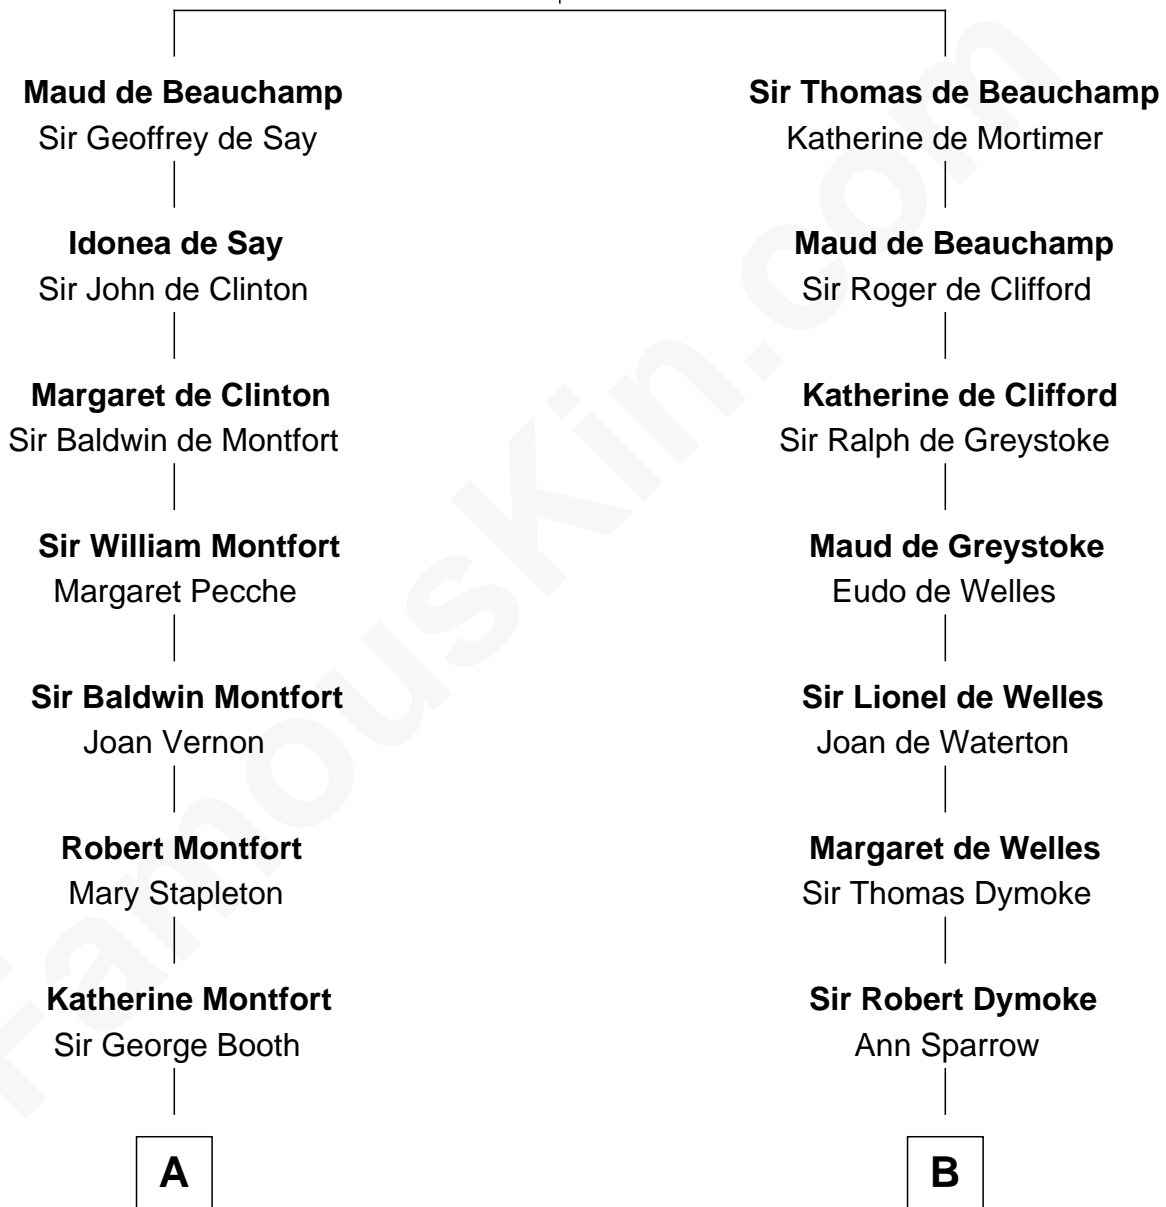

FamousKin.com Relationship Chart of

Abraham Baldwin

Signer of the U.S. Constitution

14th cousin 2 times removed of

Thomas Nelson

Signer of the Declaration of Independence

Guy de Beauchamp

Alice de Toeni

A

Sir William Booth
Ellen Montgomery

Jane Booth
Sir Thomas Holford

Dorothy Holford
John Bruen

John Bruen
Anne Fox

Obadiah Bruen
Sarah Seeley

Mary Bruen
John Baldwin

Abigail Baldwin
Samuel Baldwin