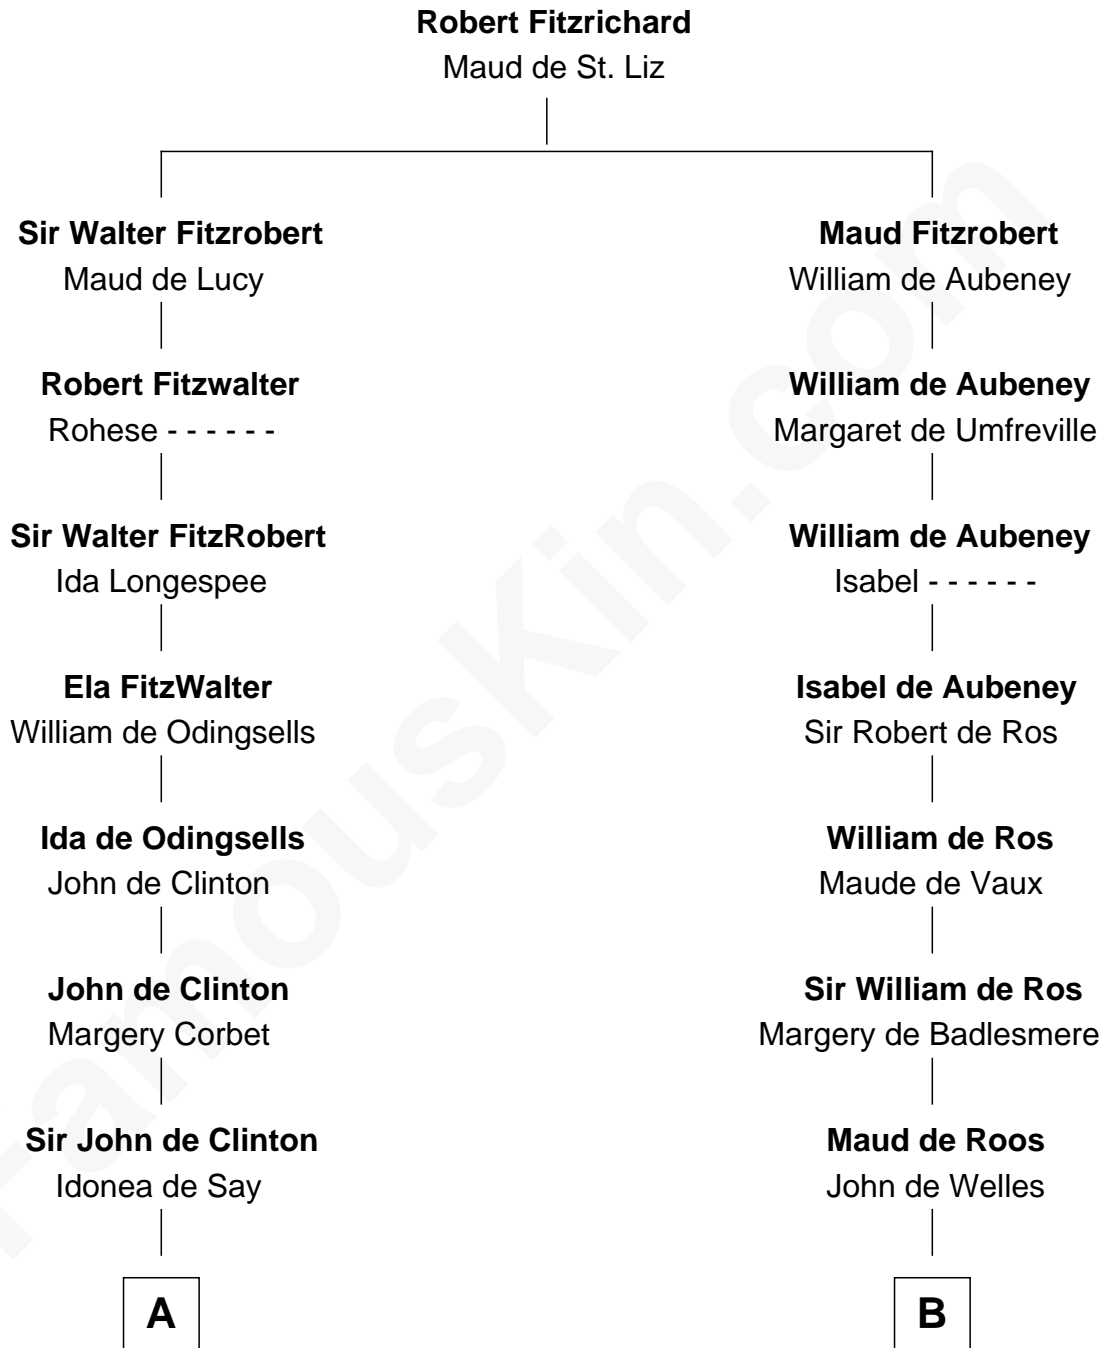

FamousKin.com

Relationship Chart of

Abraham Baldwin

Signer of the U.S. Constitution

20th cousin 1 time removed of

William Floyd

Signer of the Declaration of Independence