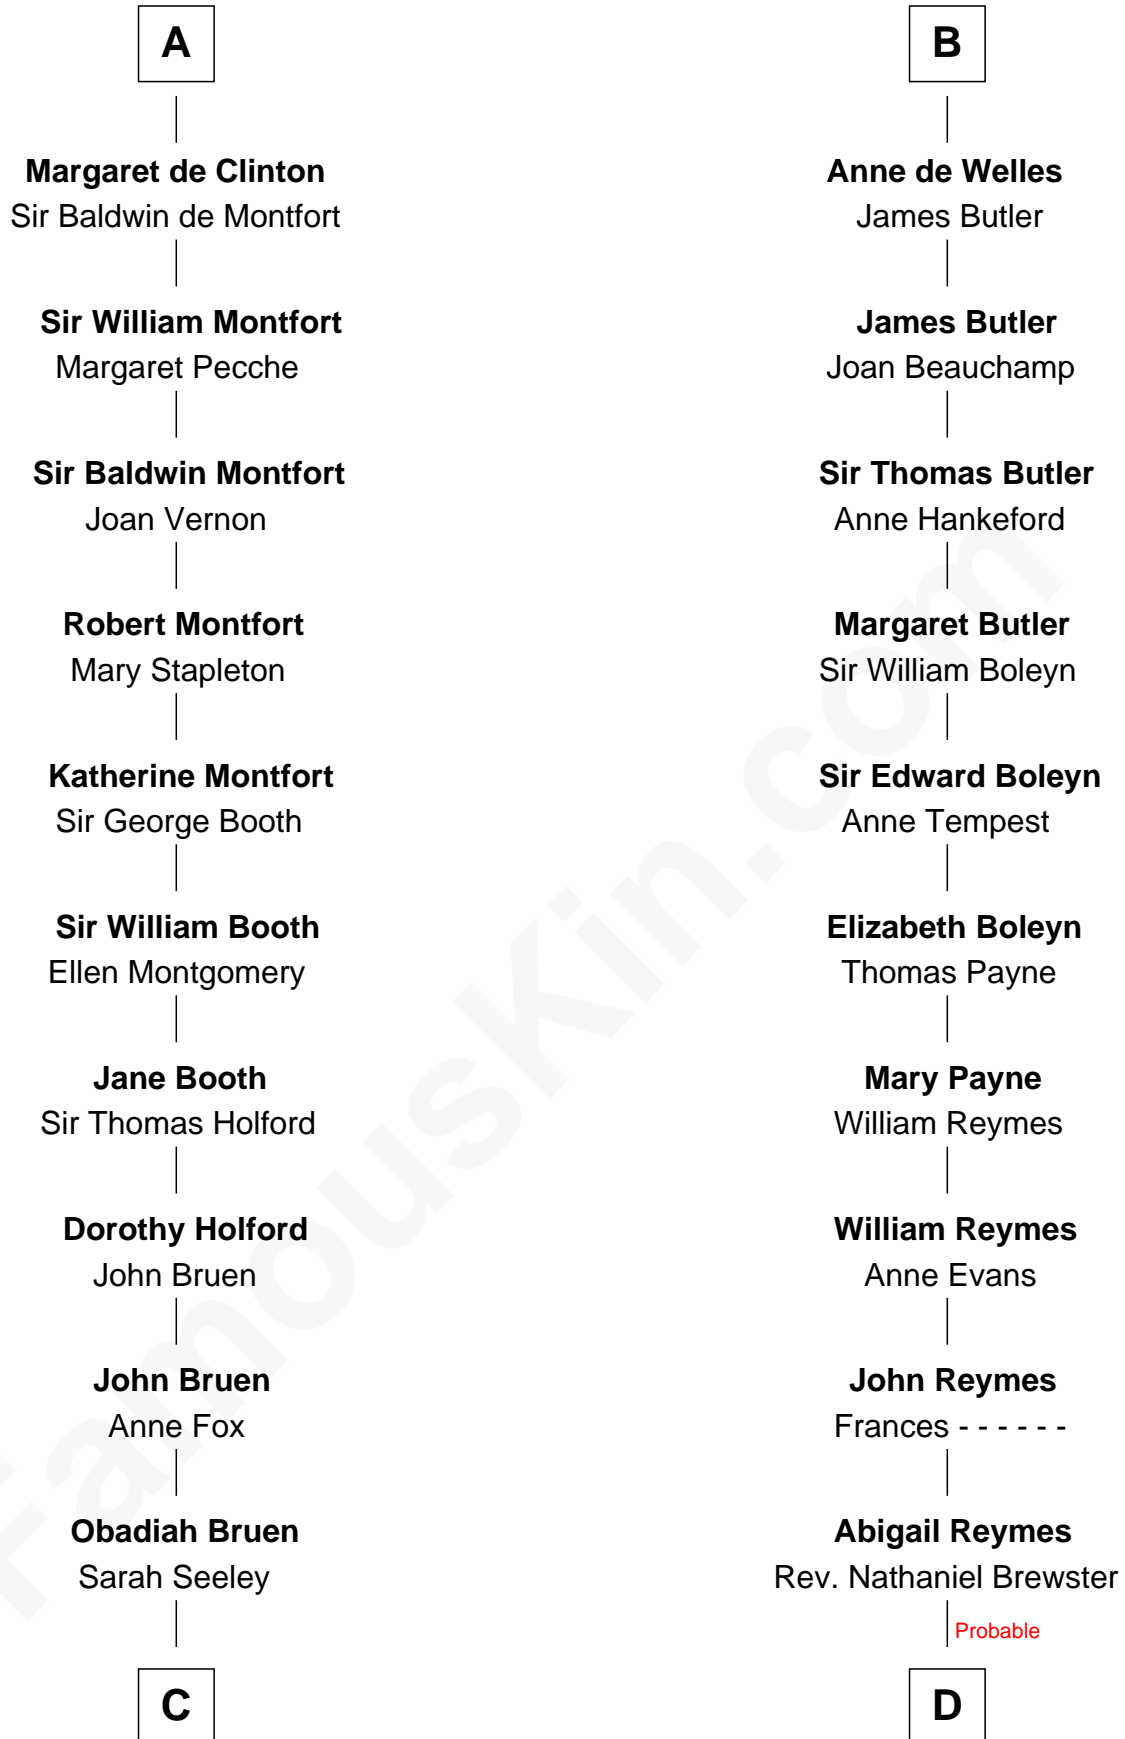

## Relationship Chart of

### Abraham Baldwin

*Signer of the U.S. Constitution*

20th cousin 1 time removed of

### William Floyd

*Signer of the Declaration of Independence*

**C**

**Mary Bruen**  
John Baldwin

**Abigail Baldwin**  
Samuel Baldwin

**Timothy Baldwin**  
Bathsheba Stone

**Michael Baldwin**  
Lucy Dudley