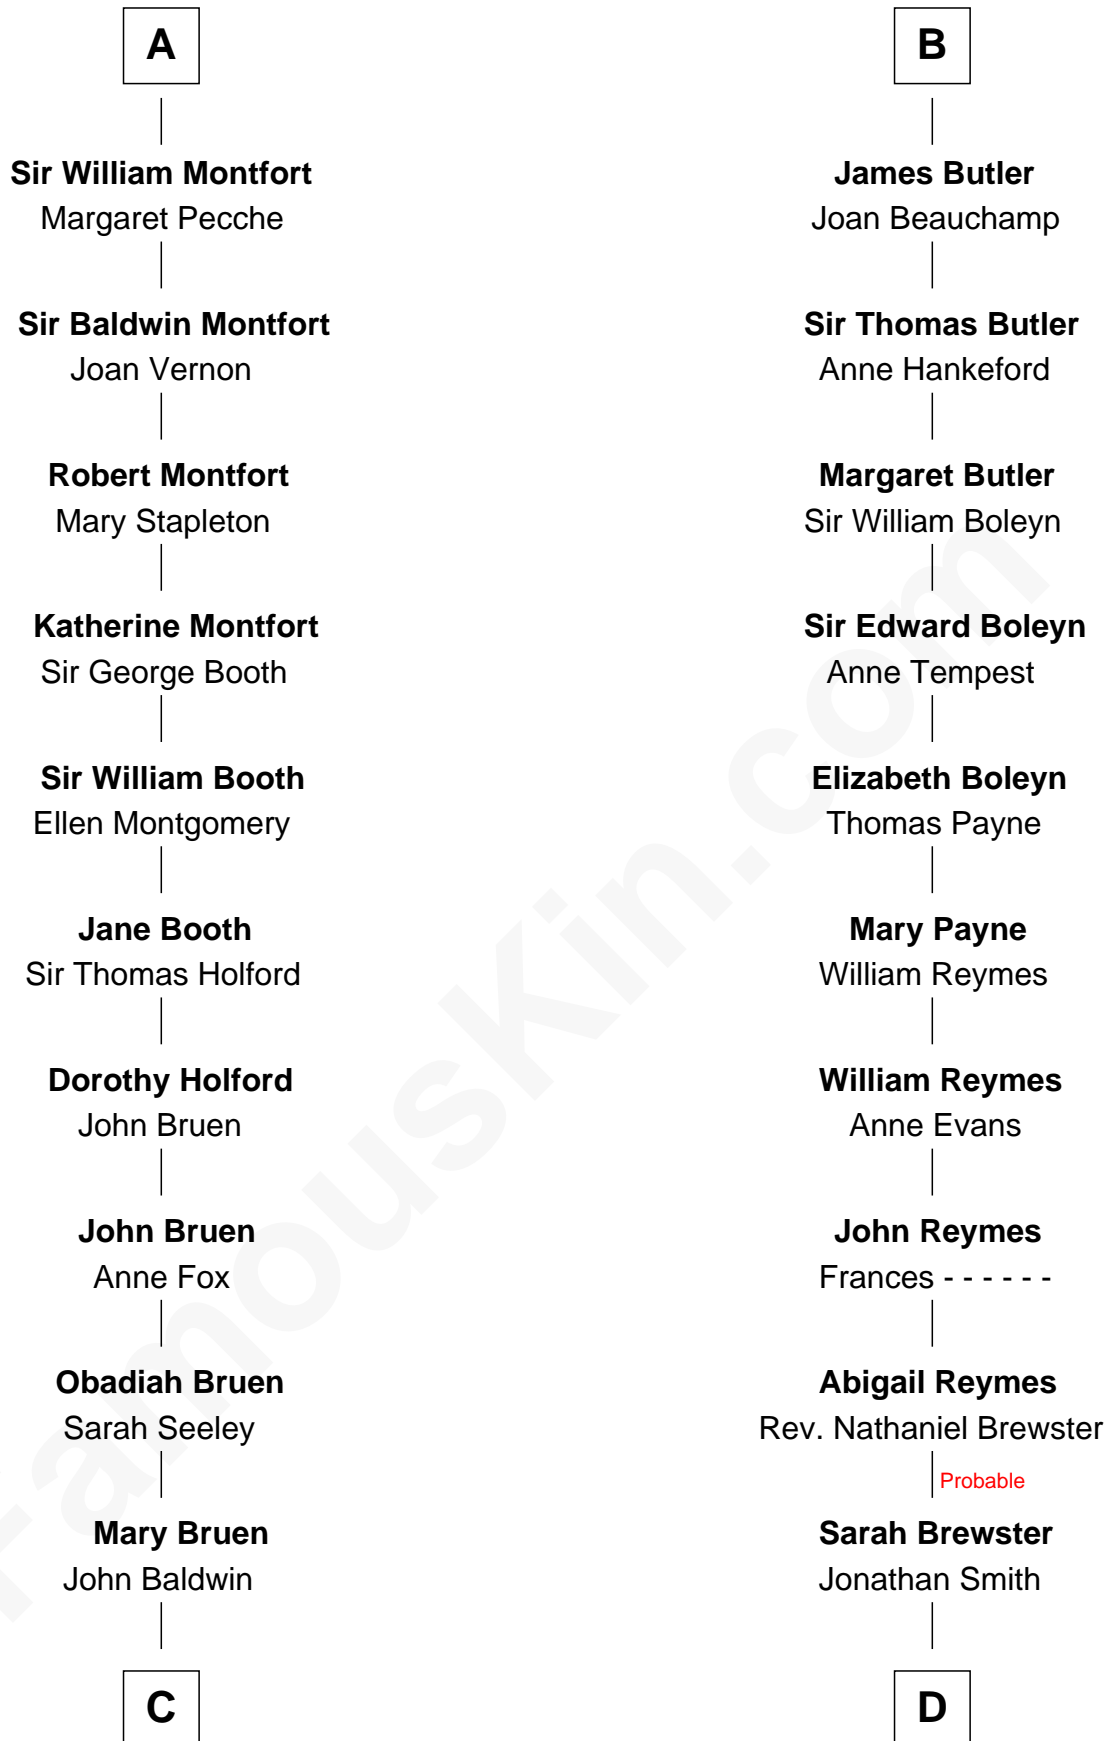

FamousKin.com

Relationship Chart of

Abraham Baldwin

Signer of the U.S. Constitution

19th cousin 1 time removed of

William Floyd

Signer of the Declaration of Independence

C

Abigail Baldwin
Samuel Baldwin

Timothy Baldwin
Bathsheba Stone

Michael Baldwin
Lucy Dudley

Abraham Baldwin
Signer of the U.S. Constitution

D

Jonathan Smith
Elizabeth Platt

Tabitha Smith
Nicholl Floyd

William Floyd
Signer of Declaration of Independence