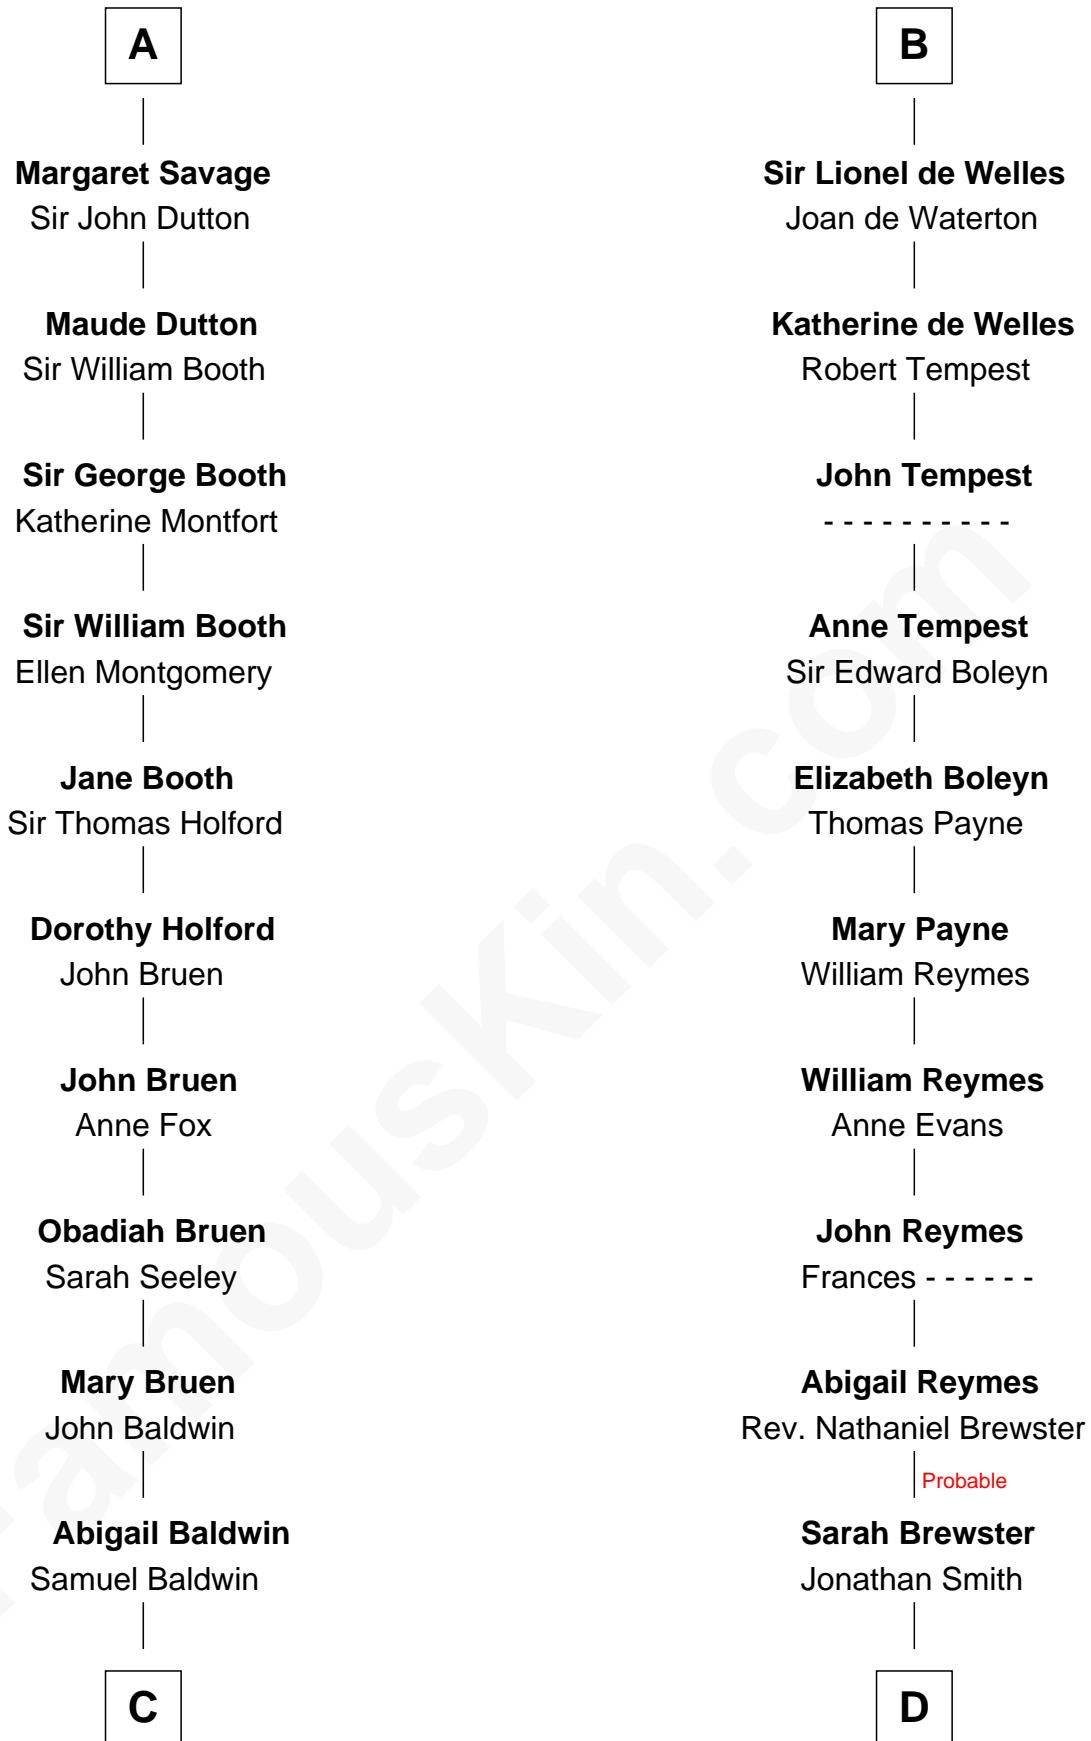

FamousKin.com Relationship Chart of

Abraham Baldwin

Signer of the U.S. Constitution

19th cousin of

William Floyd

Signer of the Declaration of Independence

C

Timothy Baldwin
Bathsheba Stone

Michael Baldwin
Lucy Dudley

Abraham Baldwin
Signer of the U.S. Constitution

D

Jonathan Smith
Elizabeth Platt

Tabitha Smith
Nicholl Floyd

William Floyd
Signer of Declaration of Independence

FamousKin.com