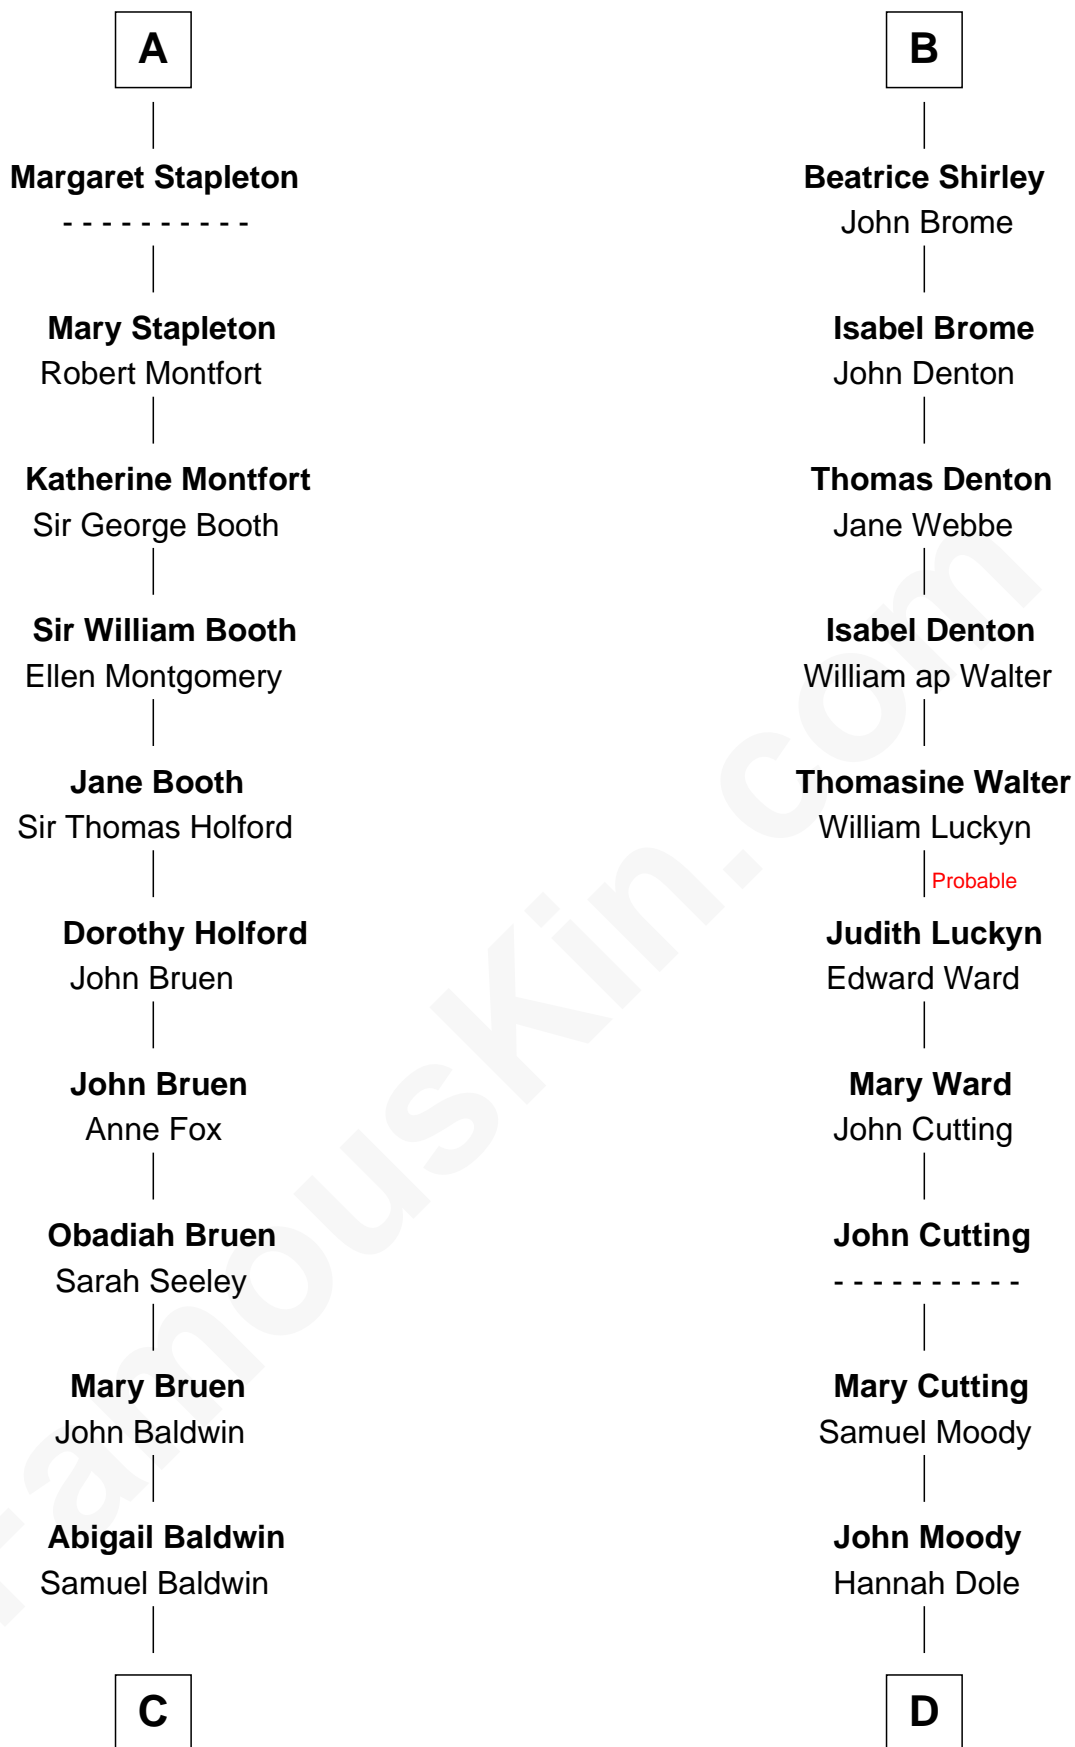

# FamousKin.com Relationship Chart of

**Abraham Baldwin**

*Signer of the U.S. Constitution*

19th cousin of

**Nathan Hale**

*America's First Spy*

**John, King of England**

**C**

**Timothy Baldwin**  
Bathsheba Stone

**Michael Baldwin**  
Lucy Dudley

**Abraham Baldwin**  
*Signer of the U.S. Constitution*

**D**

**Apphia Moody**  
Samuel Hale

**Richard Hale**  
Elizabeth Strong

**Nathan Hale**  
*America's First Spy*