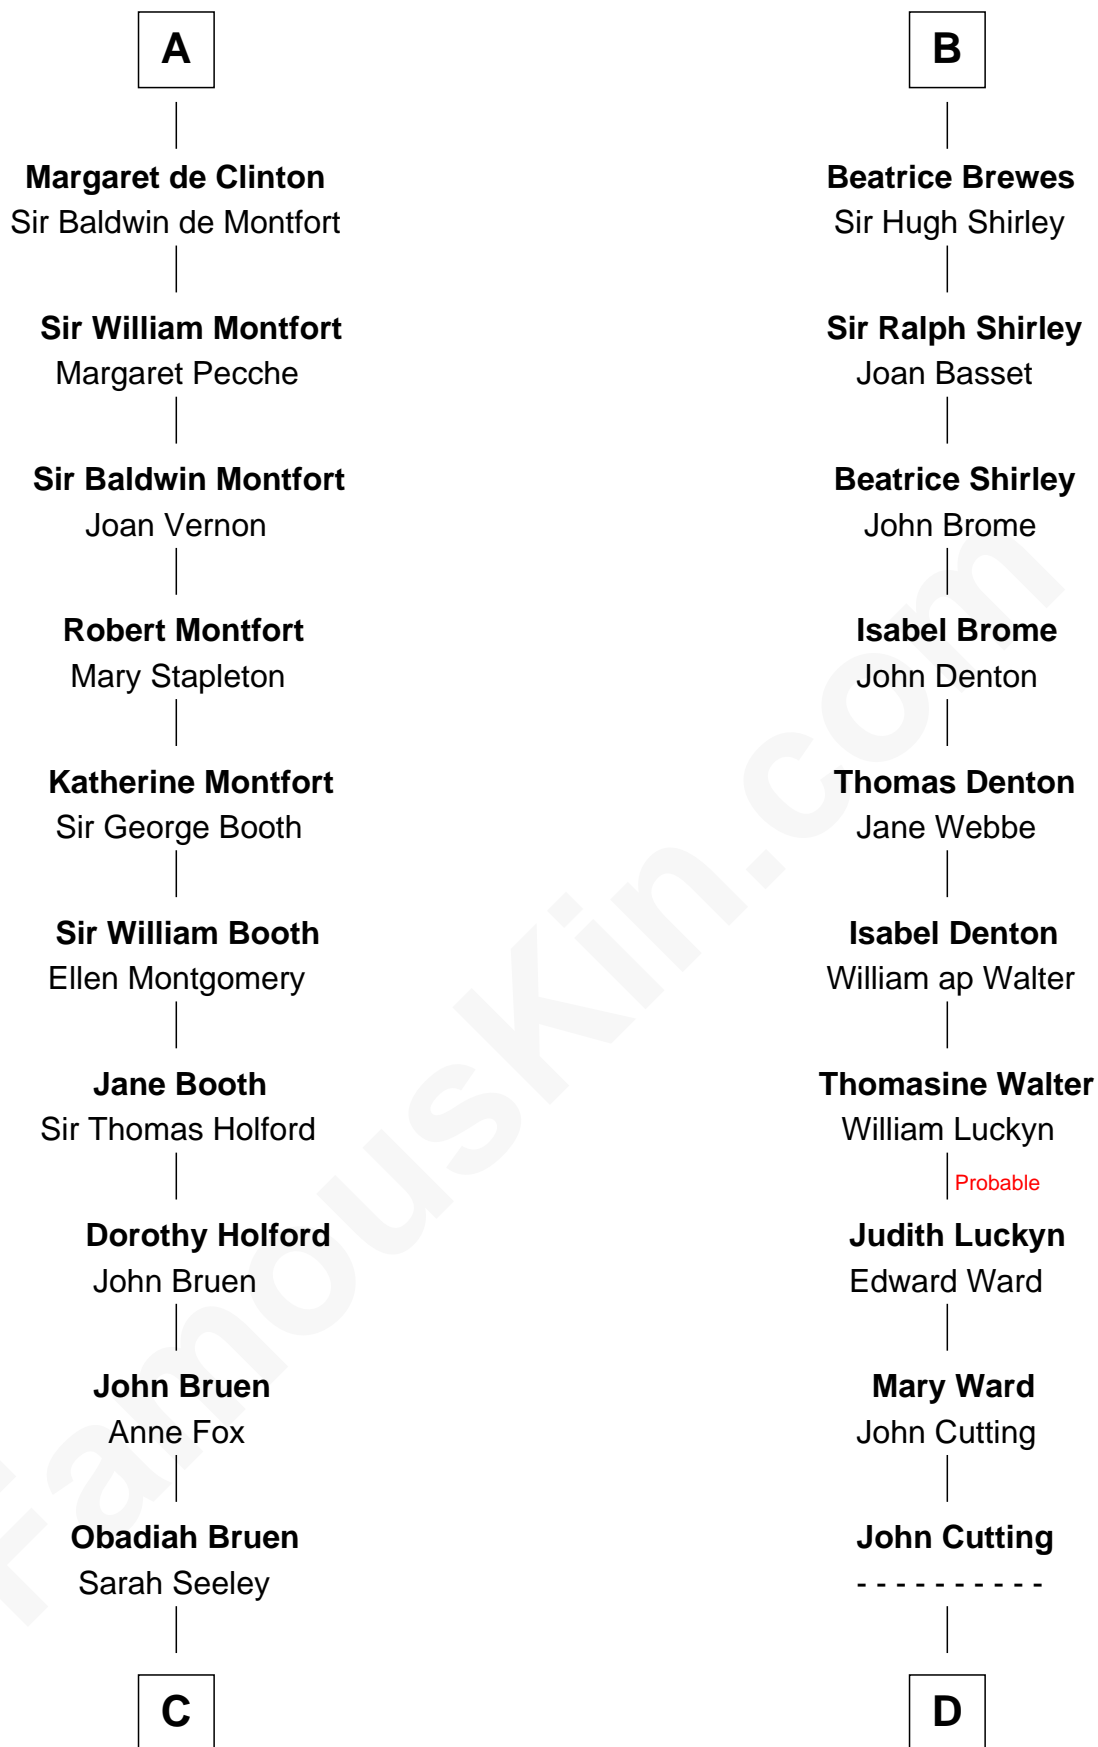

FamousKin.com Relationship Chart of

Abraham Baldwin

Signer of the U.S. Constitution

21st cousin of

Nathan Hale

America's First Spy

Robert Fitzrichard

Maud de St. Liz

C

Mary Bruen
John Baldwin

Abigail Baldwin
Samuel Baldwin

Timothy Baldwin
Bathsheba Stone

Michael Baldwin
Lucy Dudley

Abraham Baldwin
Signer of the U.S. Constitution

D

Mary Cutting
Samuel Moody

John Moody
Hannah Dole

Apphia Moody
Samuel Hale

Richard Hale
Elizabeth Strong

Nathan Hale
America's First Spy