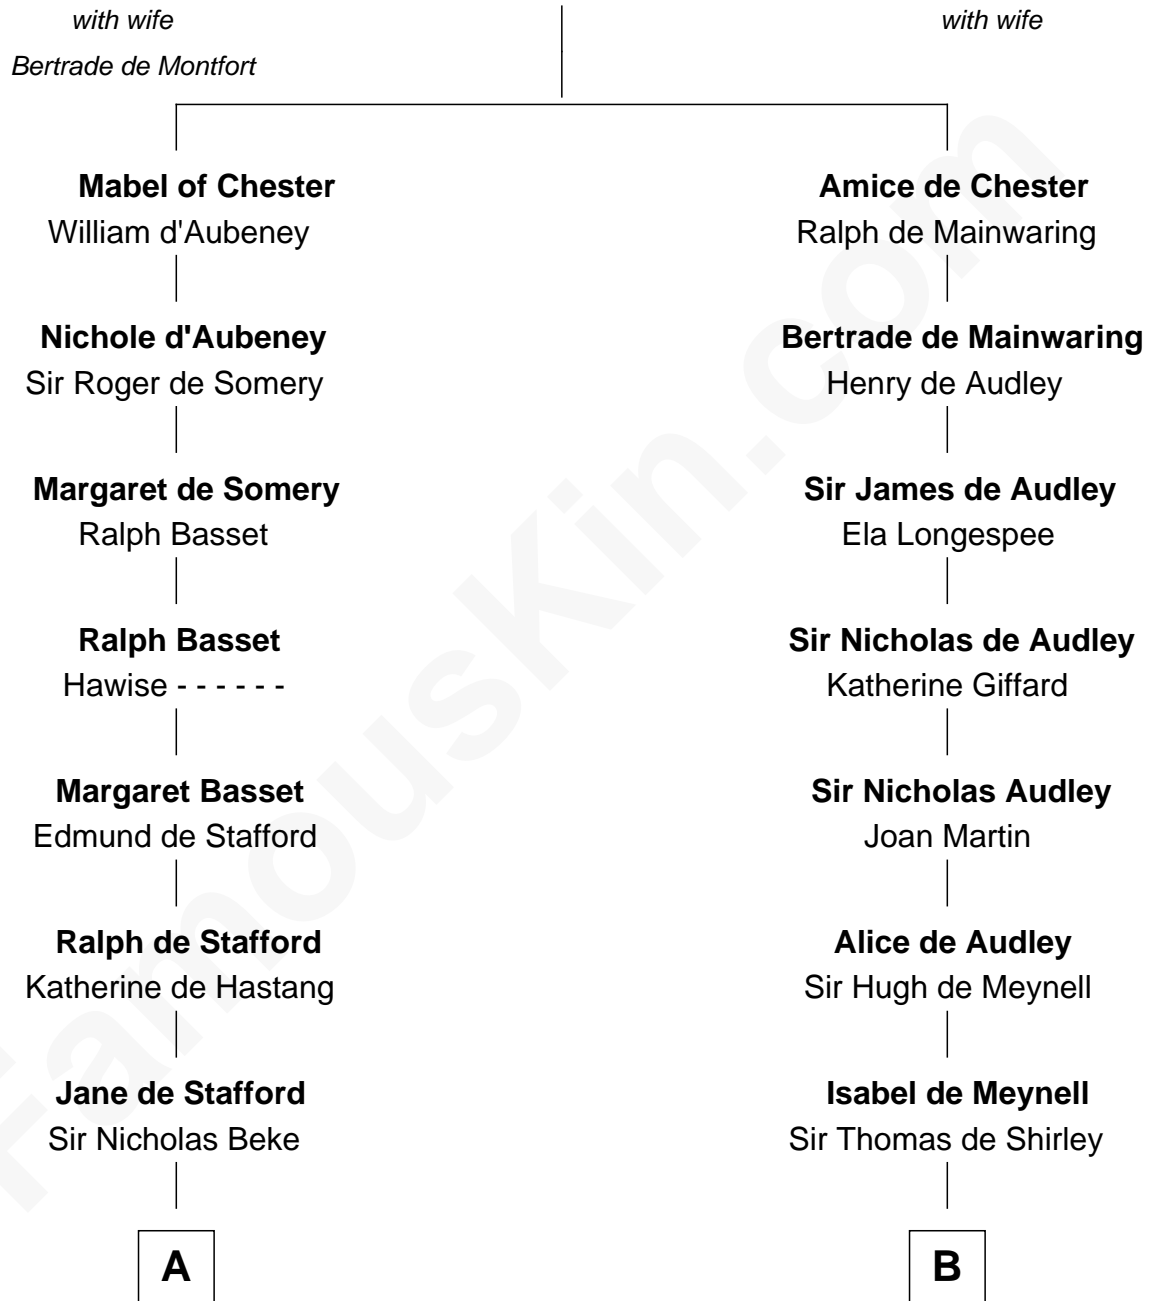

FamousKin.com Relationship Chart of

Abraham Baldwin

Signer of the U.S. Constitution

21st cousin of

Nathan Hale

America's First Spy

Hugh de Kevelioc

C

Mary Bruen
John Baldwin

Abigail Baldwin
Samuel Baldwin

Timothy Baldwin
Bathsheba Stone

Michael Baldwin
Lucy Dudley

Abraham Baldwin
Signer of the U.S. Constitution

D

Mary Cutting
Samuel Moody

John Moody
Hannah Dole

Apphia Moody
Samuel Hale

Richard Hale
Elizabeth Strong

Nathan Hale
America's First Spy