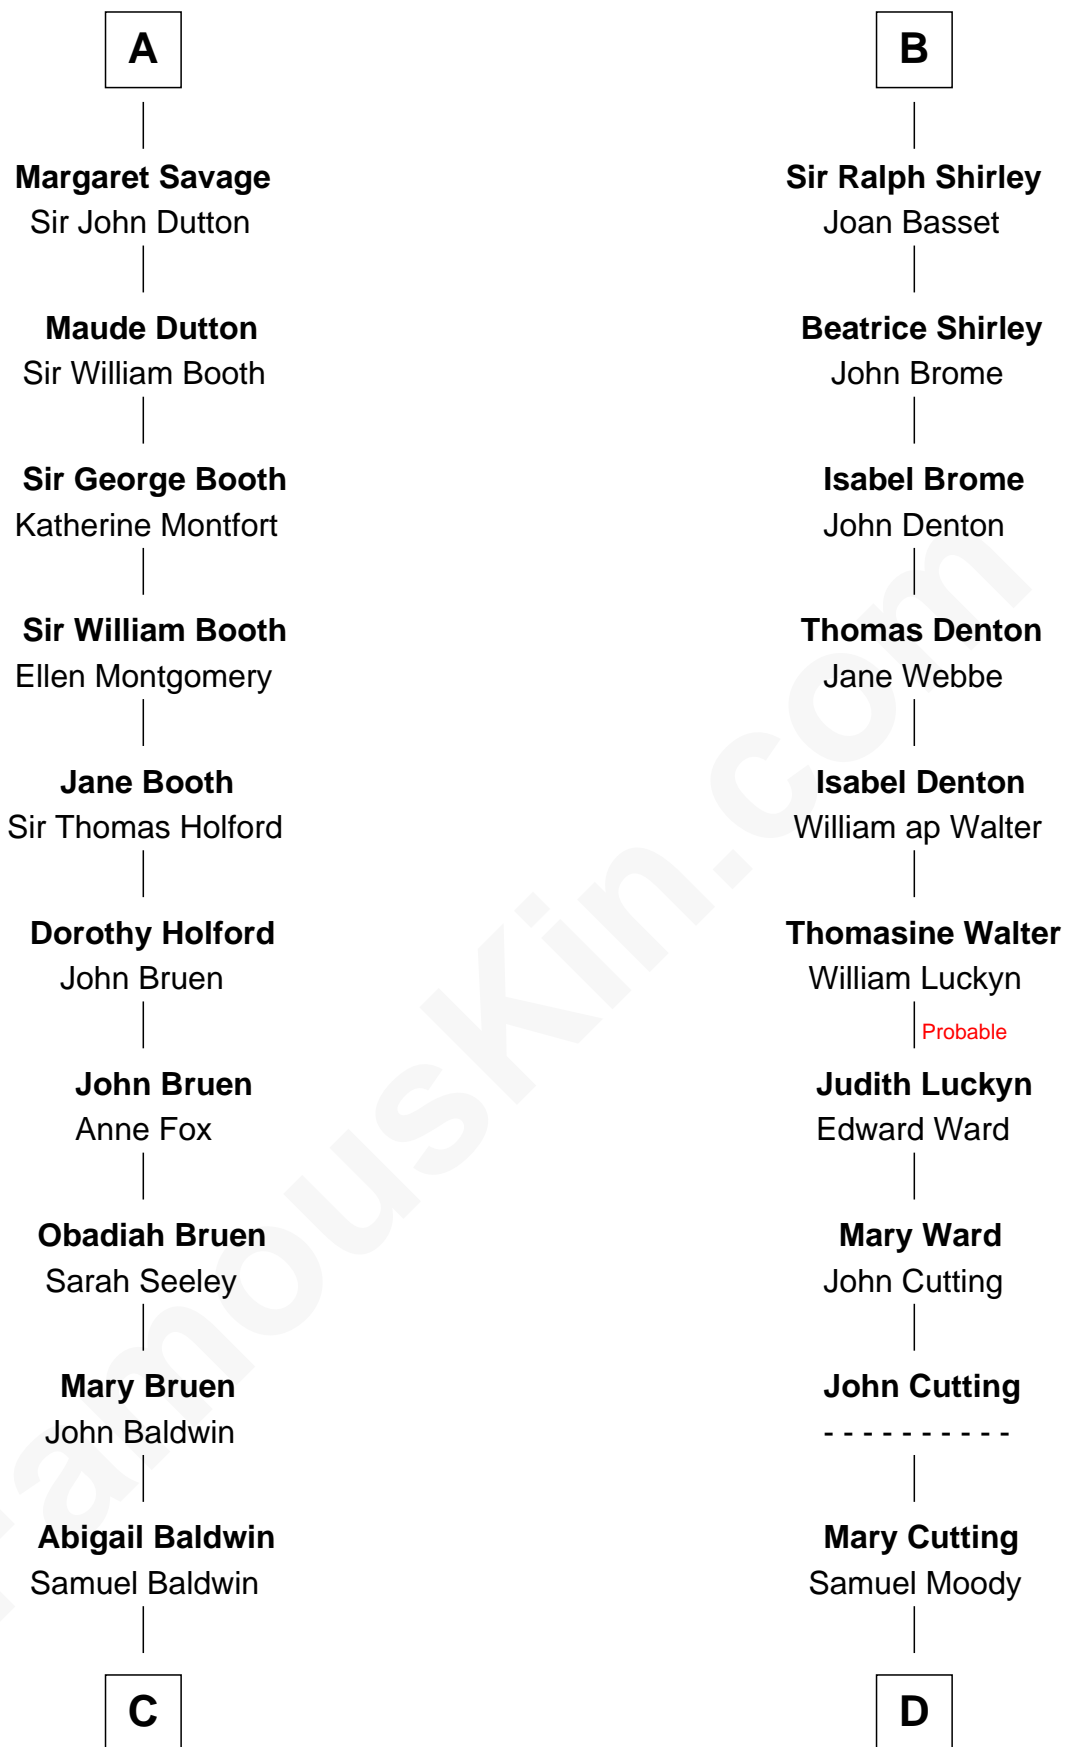

FamousKin.com Relationship Chart of

Abraham Baldwin

Signer of the U.S. Constitution

19th cousin 1 time removed of

Nathan Hale

America's First Spy

Sir William Longespee

Ela of Salisbury

Stephen Longespee
Emmeline de Ridelisford

Ela Longespee
Sir Roger la Zouche

Sir Alan la Zouche
Eleanor de Segrave

Maude la Zouche
Sir Robert de Holland

Maude de Holland
Sir Thomas de Swinerton

Sir Robert de Swinerton
Elizabeth de Beke

Maud de Swinerton
Sir John Savage

A

William Longespee
Idoine de Camville

Ela Longespee
Sir James de Audley

Sir Nicholas de Audley
Katherine Giffard

Sir Nicholas Audley
Joan Martin

Alice de Audley
Sir Hugh de Meynell

Isabel de Meynell
Sir Thomas de Shirley

Sir Hugh Shirley
Beatrice Brewes

B

C

Timothy Baldwin
Bathsheba Stone

Michael Baldwin
Lucy Dudley

Abraham Baldwin
Signer of the U.S. Constitution

D