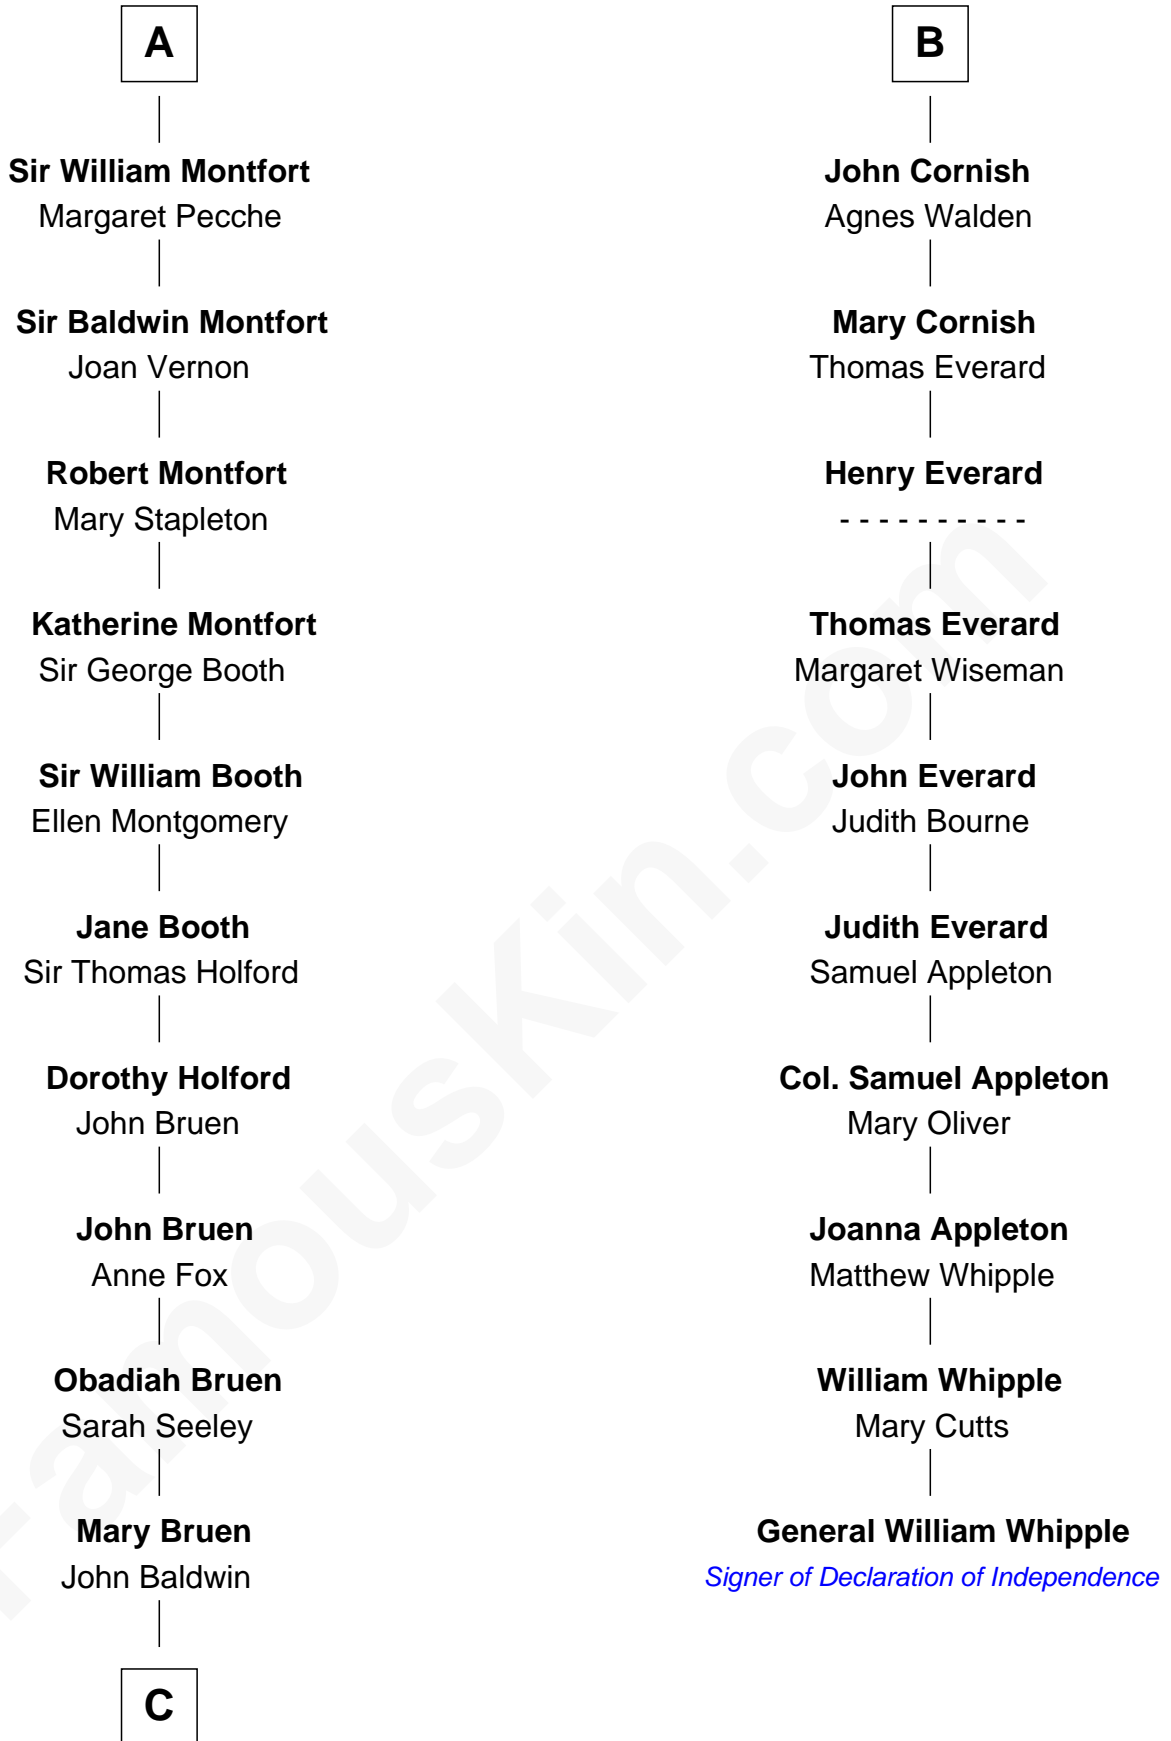

## Relationship Chart of

### Abraham Baldwin

*Signer of the U.S. Constitution*

16th cousin 4 times removed of

### General William Whipple

*Signer of the Declaration of Independence*

**C**

Abigail Baldwin

Samuel Baldwin

Timothy Baldwin

Bathsheba Stone

Michael Baldwin

Lucy Dudley

Abraham Baldwin

*Signer of the U.S. Constitution*

FamousKin.com