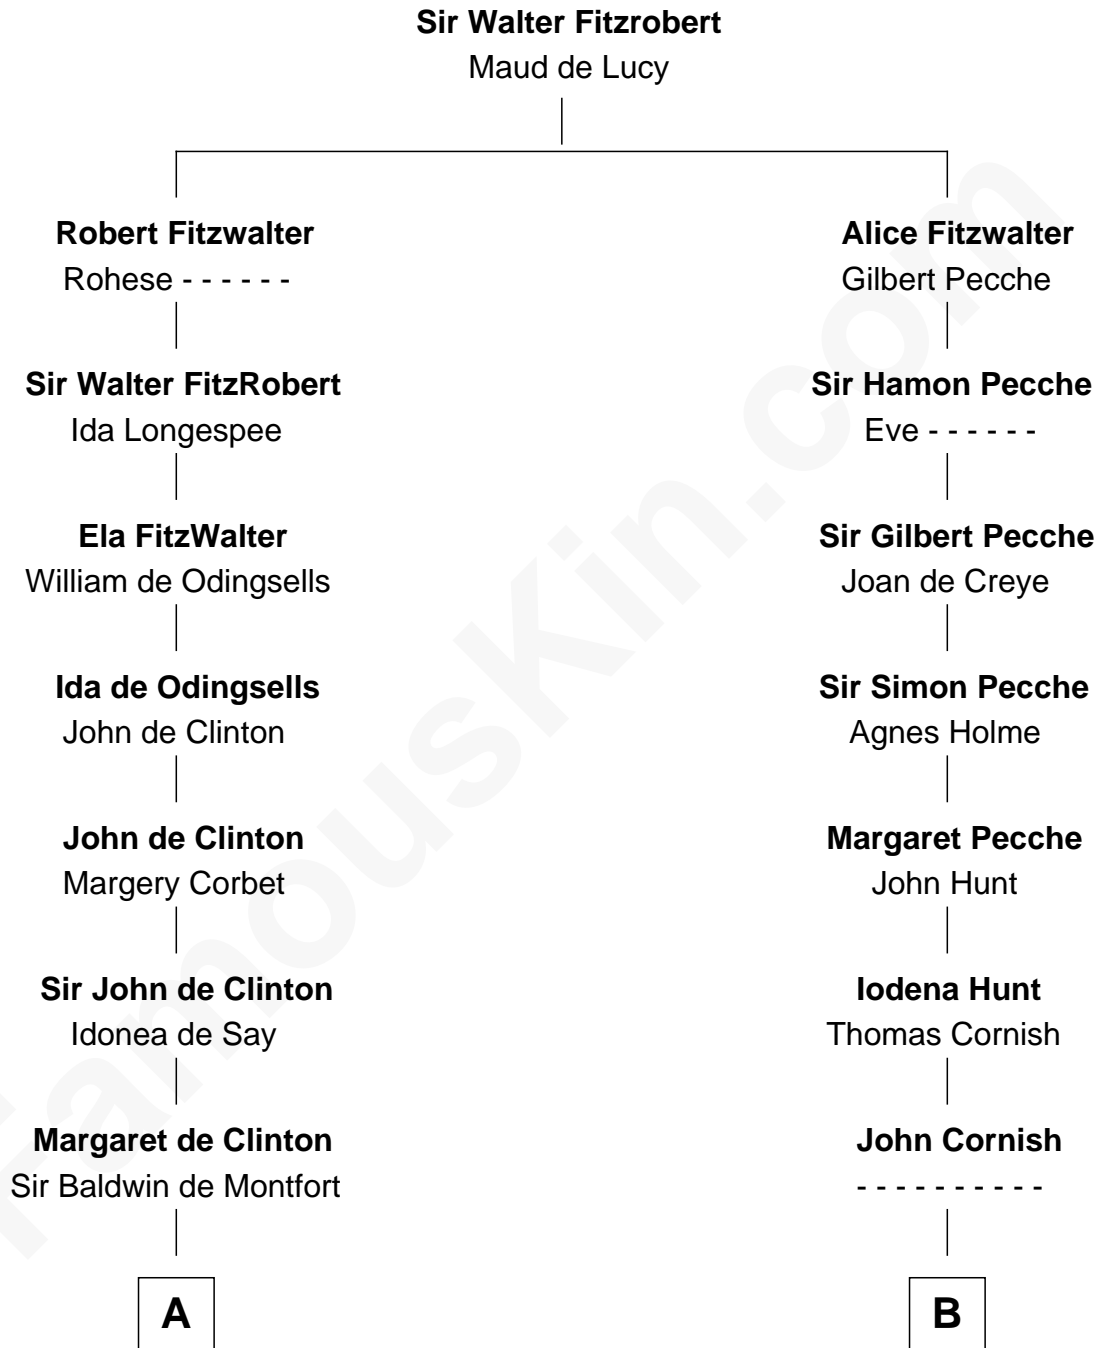

FamousKin.com

Relationship Chart of

Abraham Baldwin

Signer of the U.S. Constitution

16th cousin 4 times removed of

General William Whipple

Signer of the Declaration of Independence