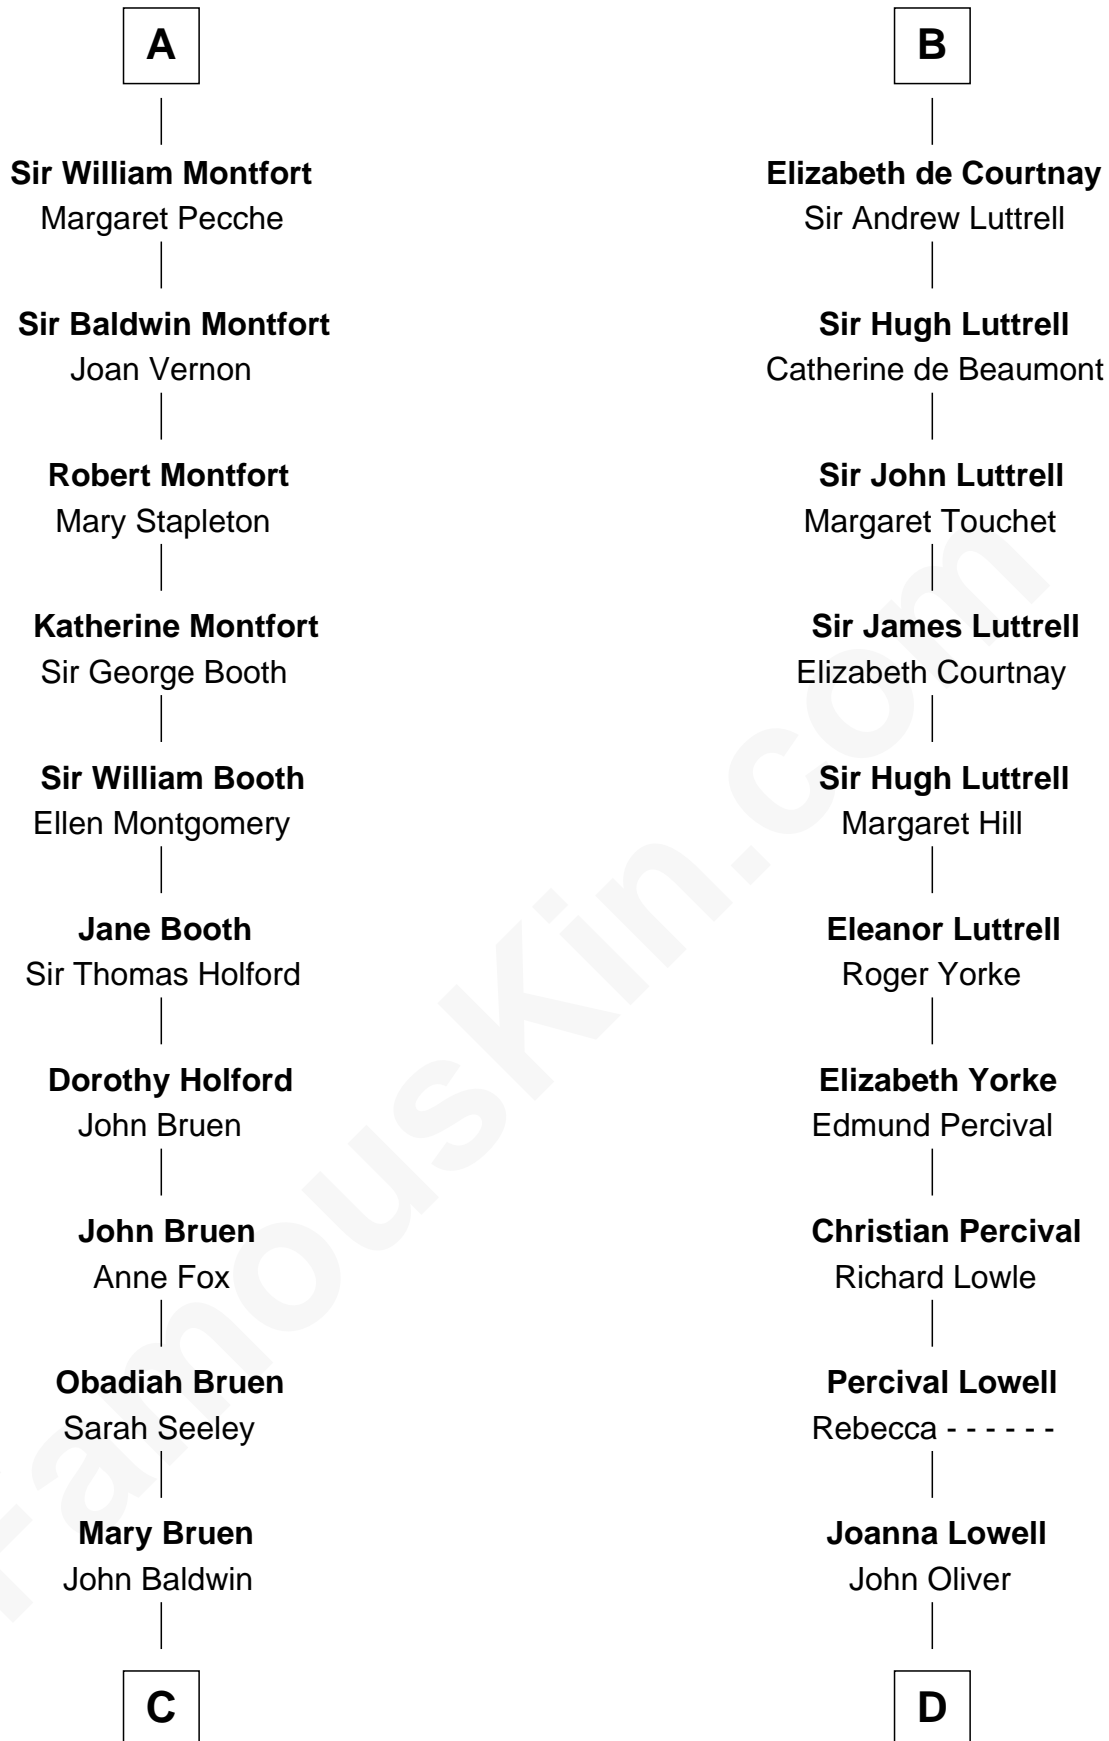

FamousKin.com Relationship Chart of

Abraham Baldwin

Signer of the U.S. Constitution

20th cousin of

General William Whipple

Signer of the Declaration of Independence

Piers de Lutegareshale

Maud de Mandeville

C

Abigail Baldwin

Samuel Baldwin

Timothy Baldwin

Bathsheba Stone

Michael Baldwin

Lucy Dudley

Abraham Baldwin