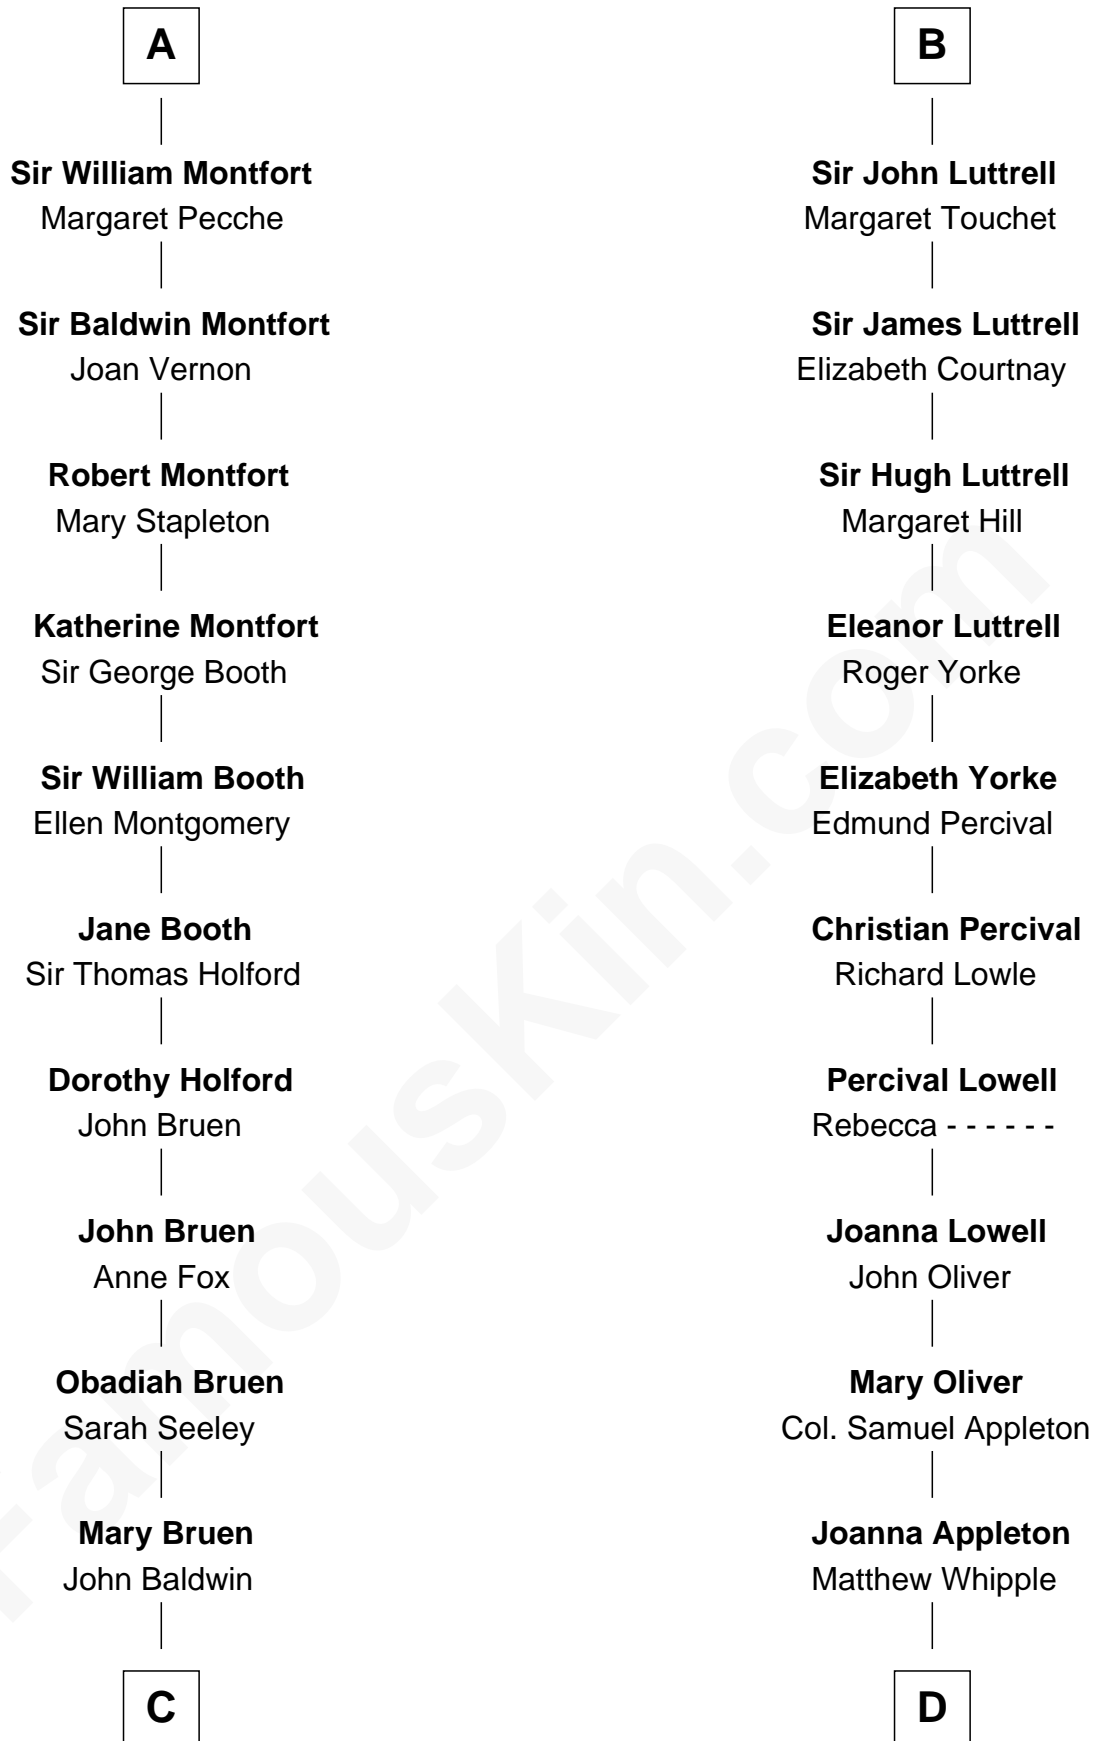

FamousKin.com

Relationship Chart of

Abraham Baldwin

Signer of the U.S. Constitution

18th cousin 2 times removed of

General William Whipple

Signer of the Declaration of Independence

C

Abigail Baldwin
Samuel Baldwin

Timothy Baldwin
Bathsheba Stone

Michael Baldwin
Lucy Dudley

Abraham Baldwin
Signer of the U.S. Constitution

D

William Whipple
Mary Cutts

General William Whipple
Signer of Declaration of Independence