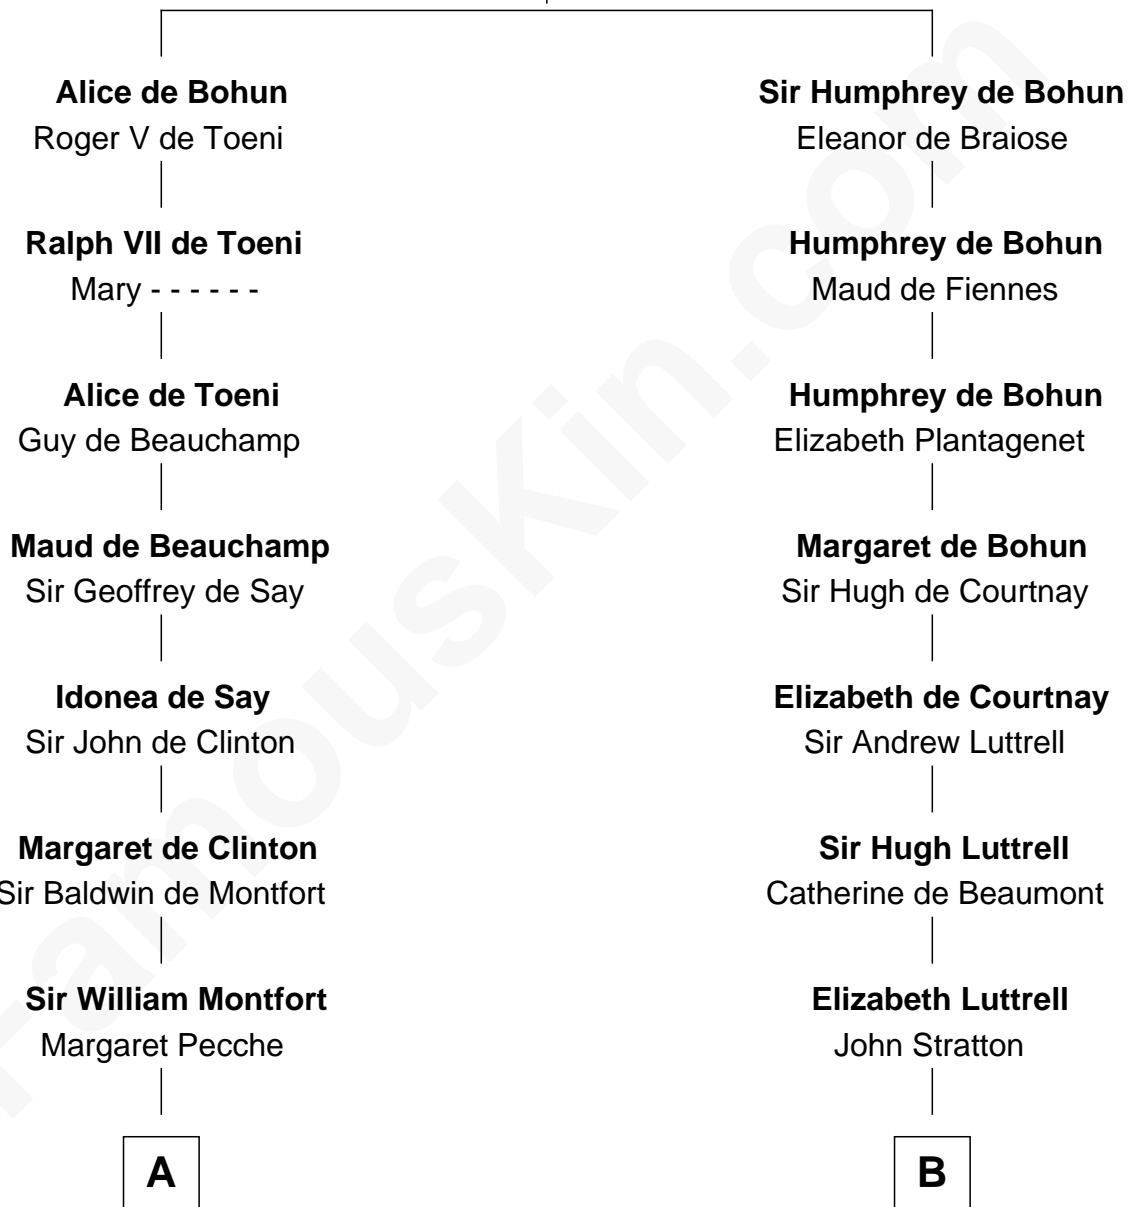

FamousKin.com Relationship Chart of

Abraham Baldwin

Signer of the U.S. Constitution

16th cousin 3 times removed of

Caleb Brewster

Member of the Culper Spy Ring during the American Revolution

Sir Humphrey de Bohun

Maud of Eu

C

—
Timothy Baldwin
Bathsheba Stone

—
Michael Baldwin
Lucy Dudley

—
Abraham Baldwin
Signer of the U.S. Constitution

FamousKin.com