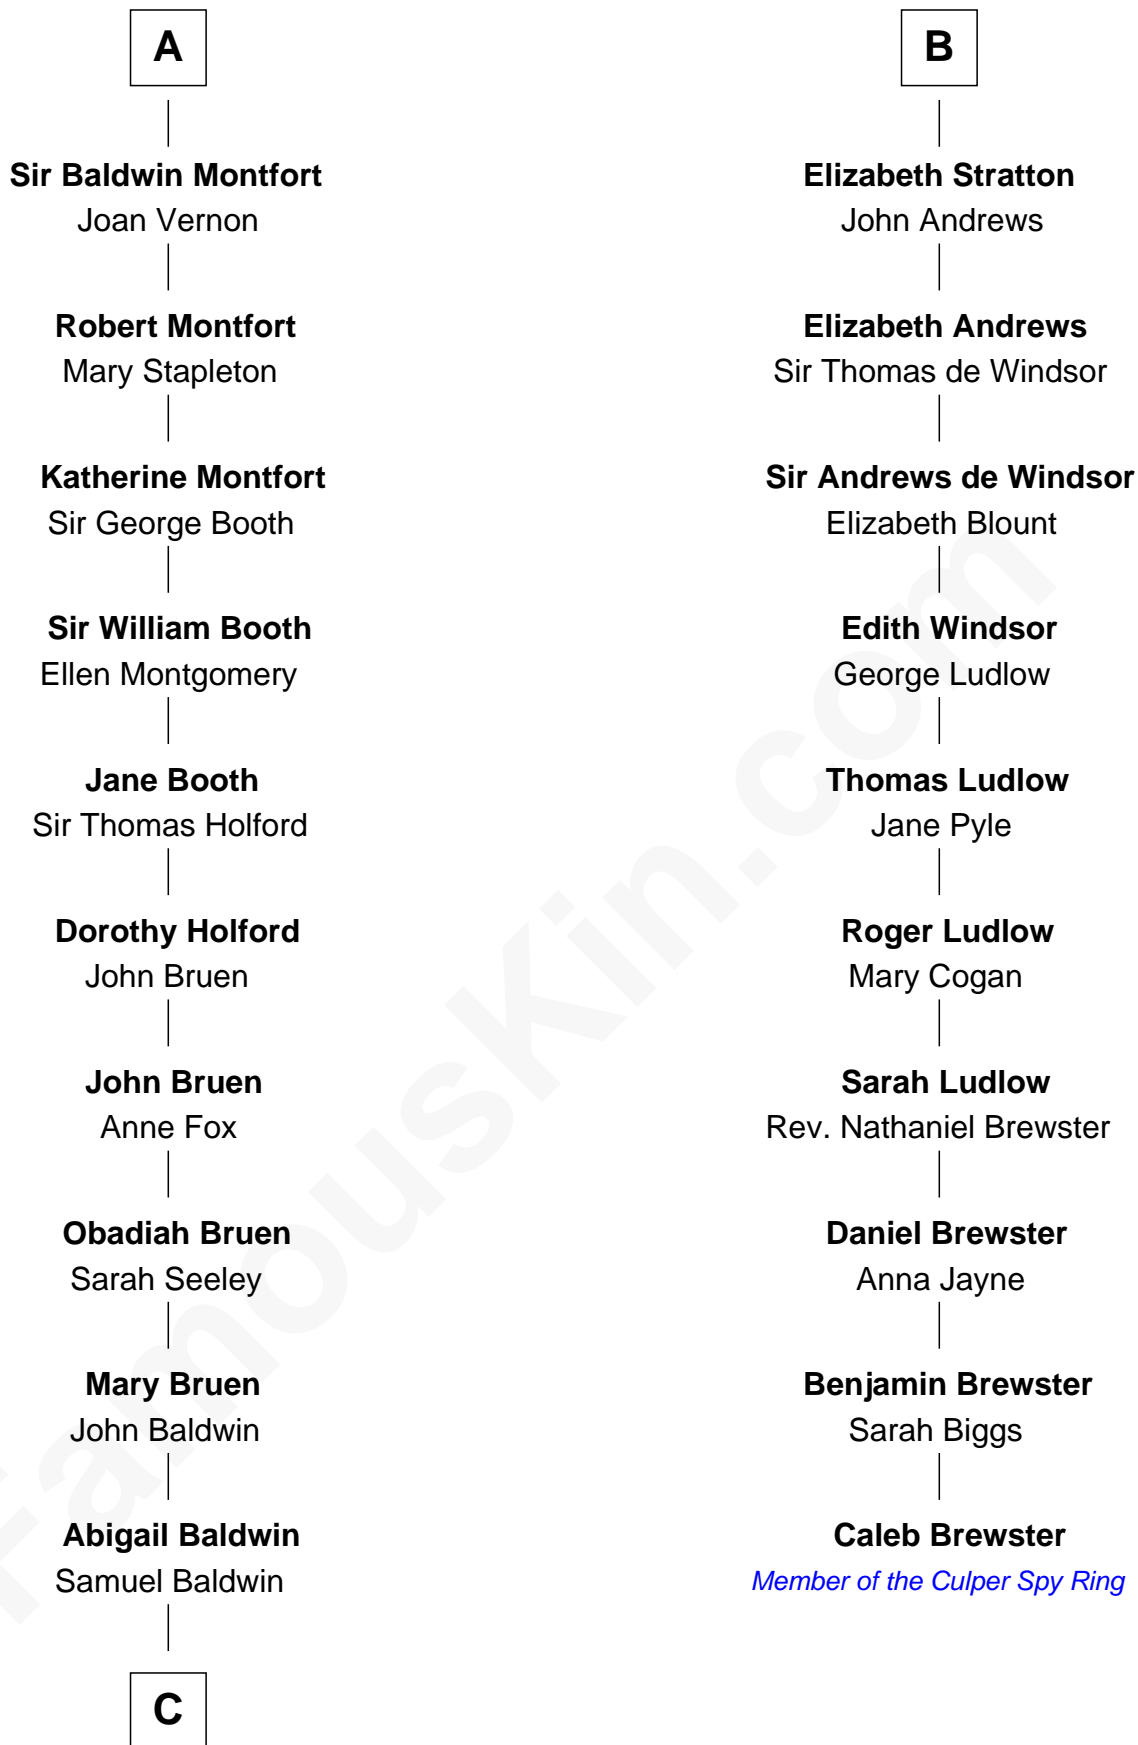

FamousKin.com Relationship Chart of

Abraham Baldwin

Signer of the U.S. Constitution

16th cousin 3 times removed of

Caleb Brewster

Member of the Culper Spy Ring during the American Revolution

Sir Humphrey de Bohun

Maud of Eu

C

—
Timothy Baldwin
Bathsheba Stone

—
Michael Baldwin
Lucy Dudley

—
Abraham Baldwin
Signer of the U.S. Constitution

FamousKin.com