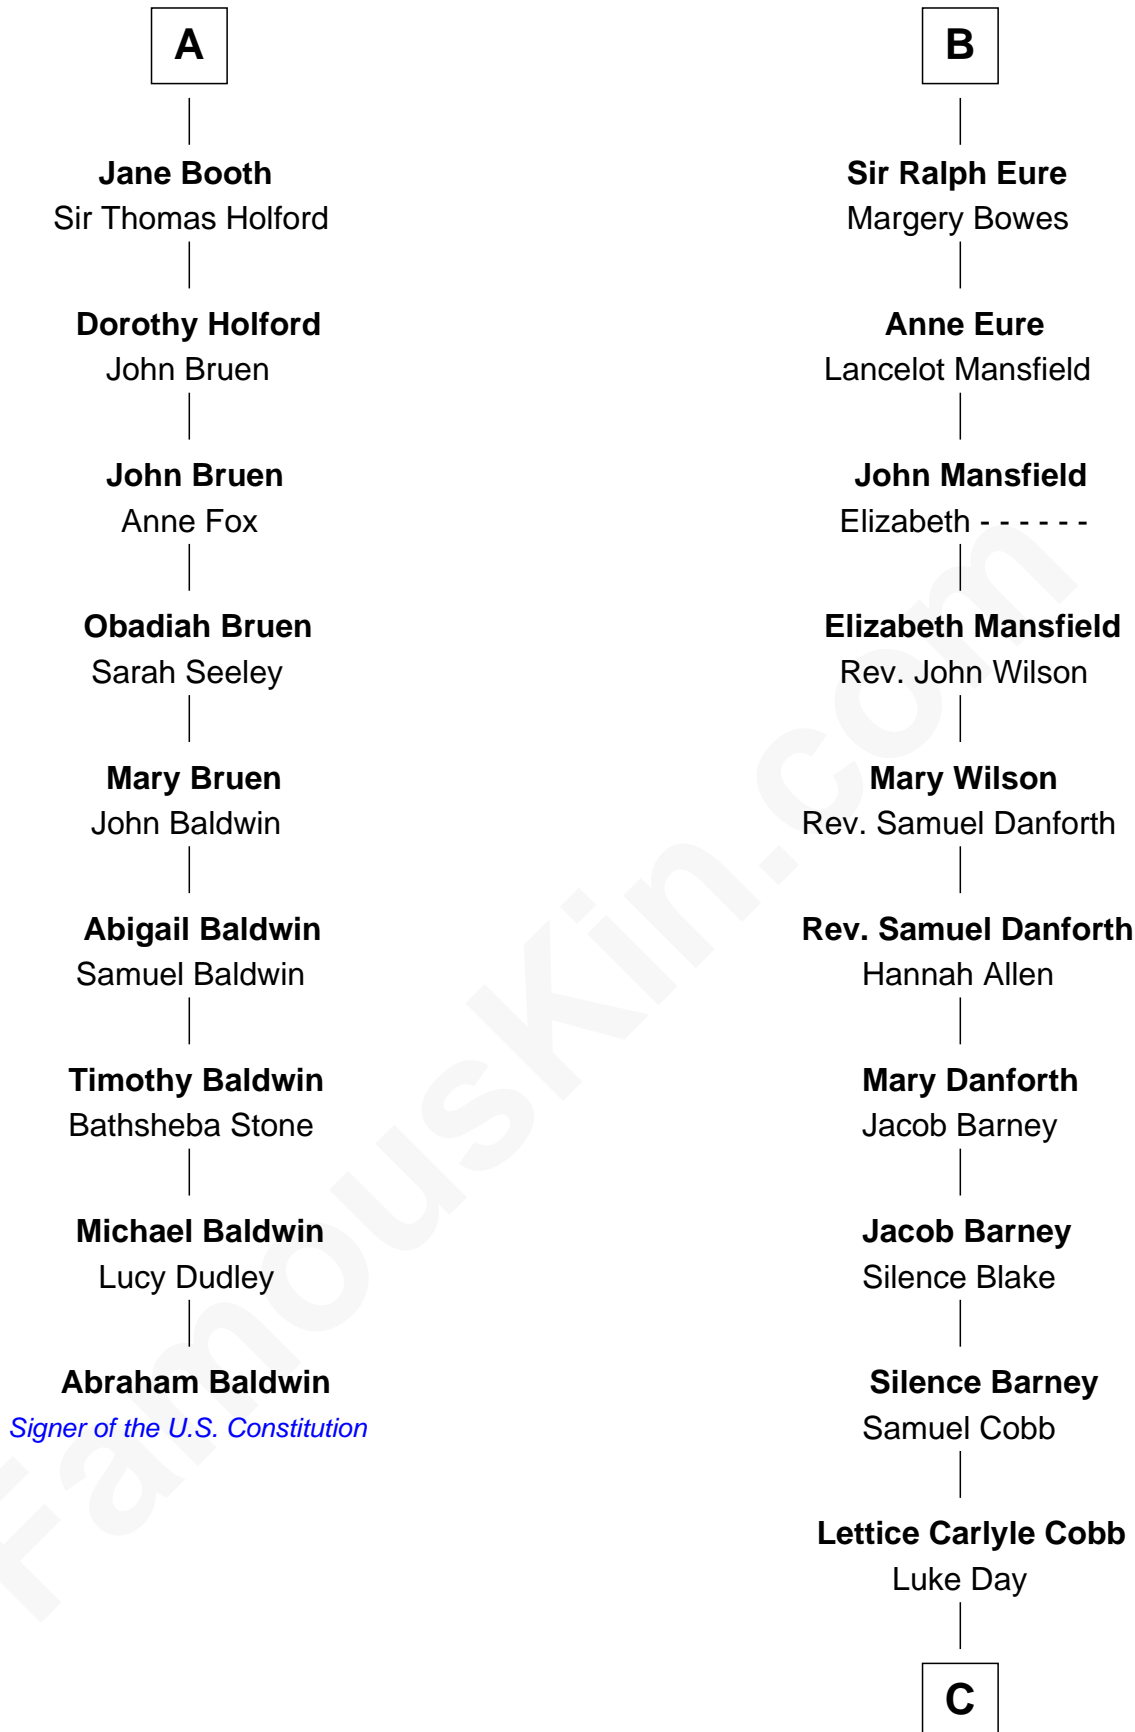

## Relationship Chart of

### Abraham Baldwin

*Signer of the U.S. Constitution*

15th cousin 5 times removed of

### Sandra Day O'Connor

*First Female U.S. Supreme Court Justice*

**C**

—  
**Hollis Day**

Eliza L. Flanders

—  
**Henry Clay Day**

Alice Edith Hilton

—  
**Henry R. Day**