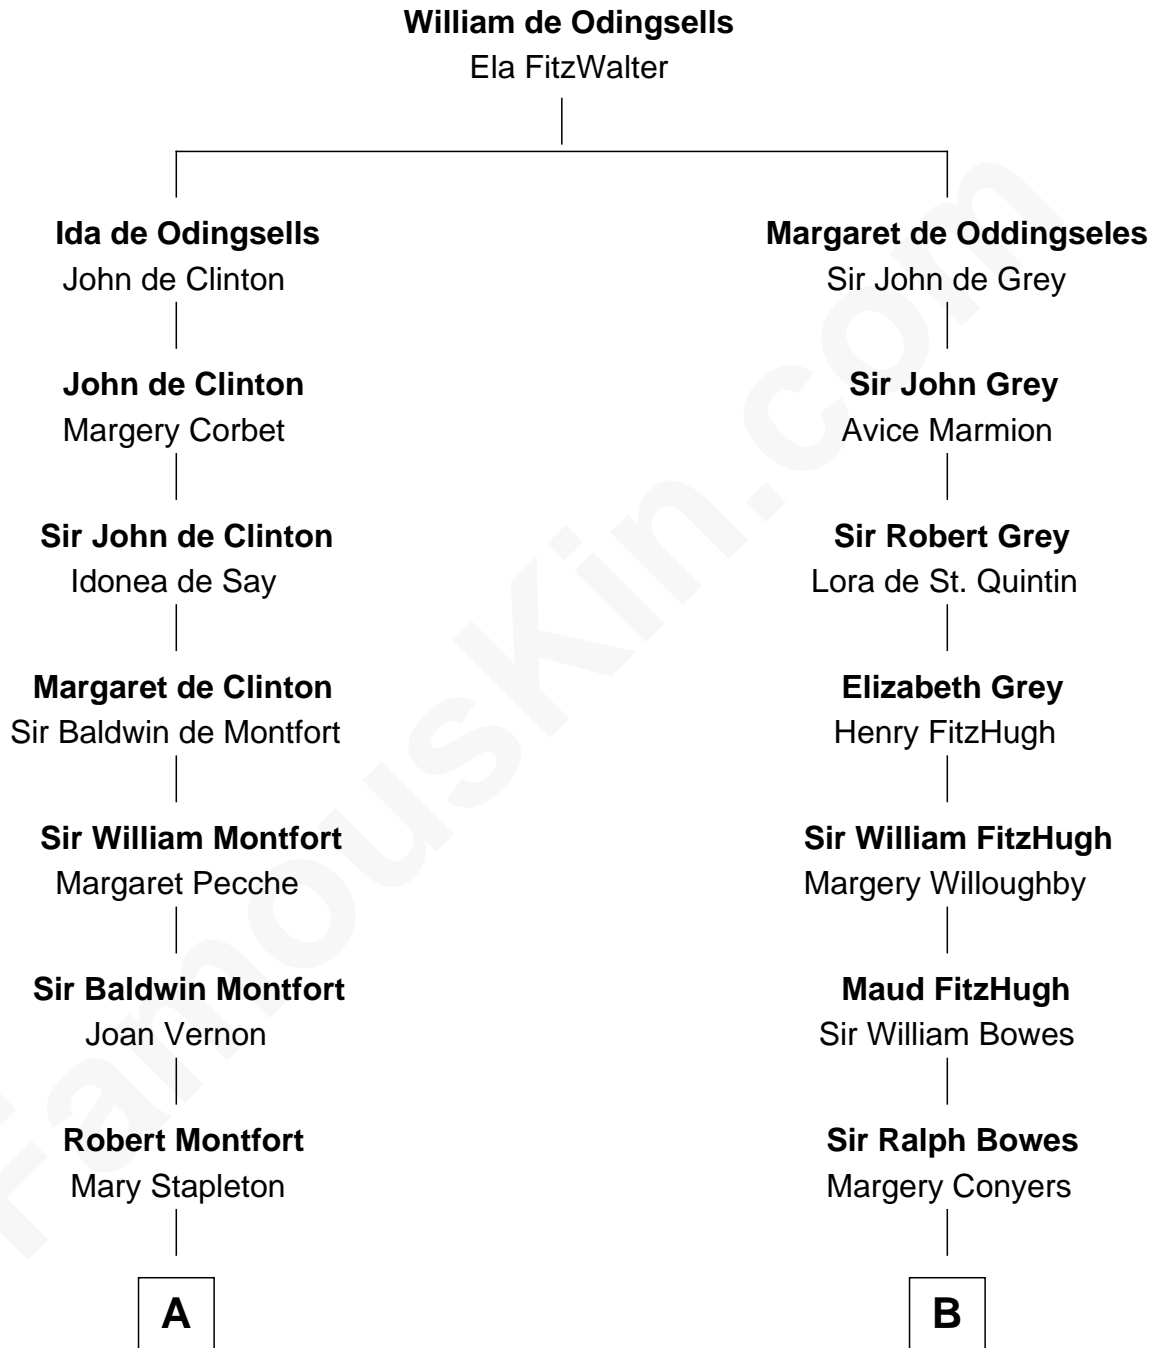

FamousKin.com
Relationship Chart of
Abraham Baldwin

Signer of the U.S. Constitution

17th cousin 4 times removed of

Sandra Day O'Connor

First Female U.S. Supreme Court Justice

C

Lettice Carlyle Cobb

Luke Day

Hollis Day

Eliza L. Flanders

Henry Clay Day

Alice Edith Hilton

Henry R. Day

Ada Mae Wilkey

Sandra Day O'Connor

U.S. Supreme Court Justice