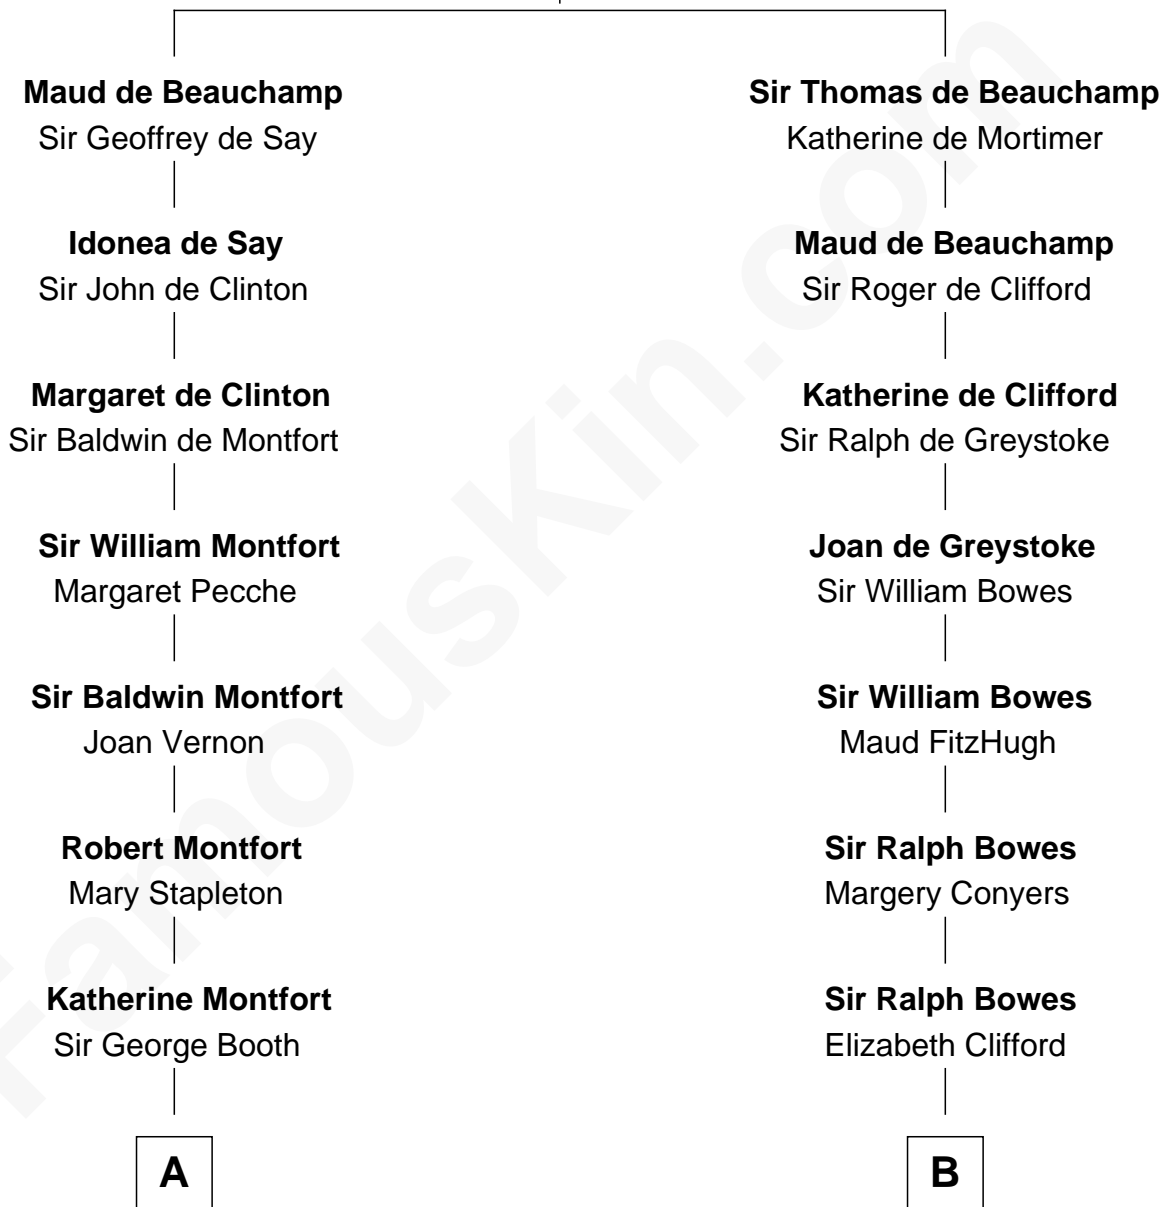

# FamousKin.com Relationship Chart of

**Abraham Baldwin**

*Signer of the U.S. Constitution*

16th cousin 4 times removed of

**Sandra Day O'Connor**

*First Female U.S. Supreme Court Justice*

**Guy de Beauchamp**

Alice de Toeni

**C**

—  
**Hollis Day**

Eliza L. Flanders

—  
**Henry Clay Day**

Alice Edith Hilton

—  
**Henry R. Day**

Ada Mae Wilkey