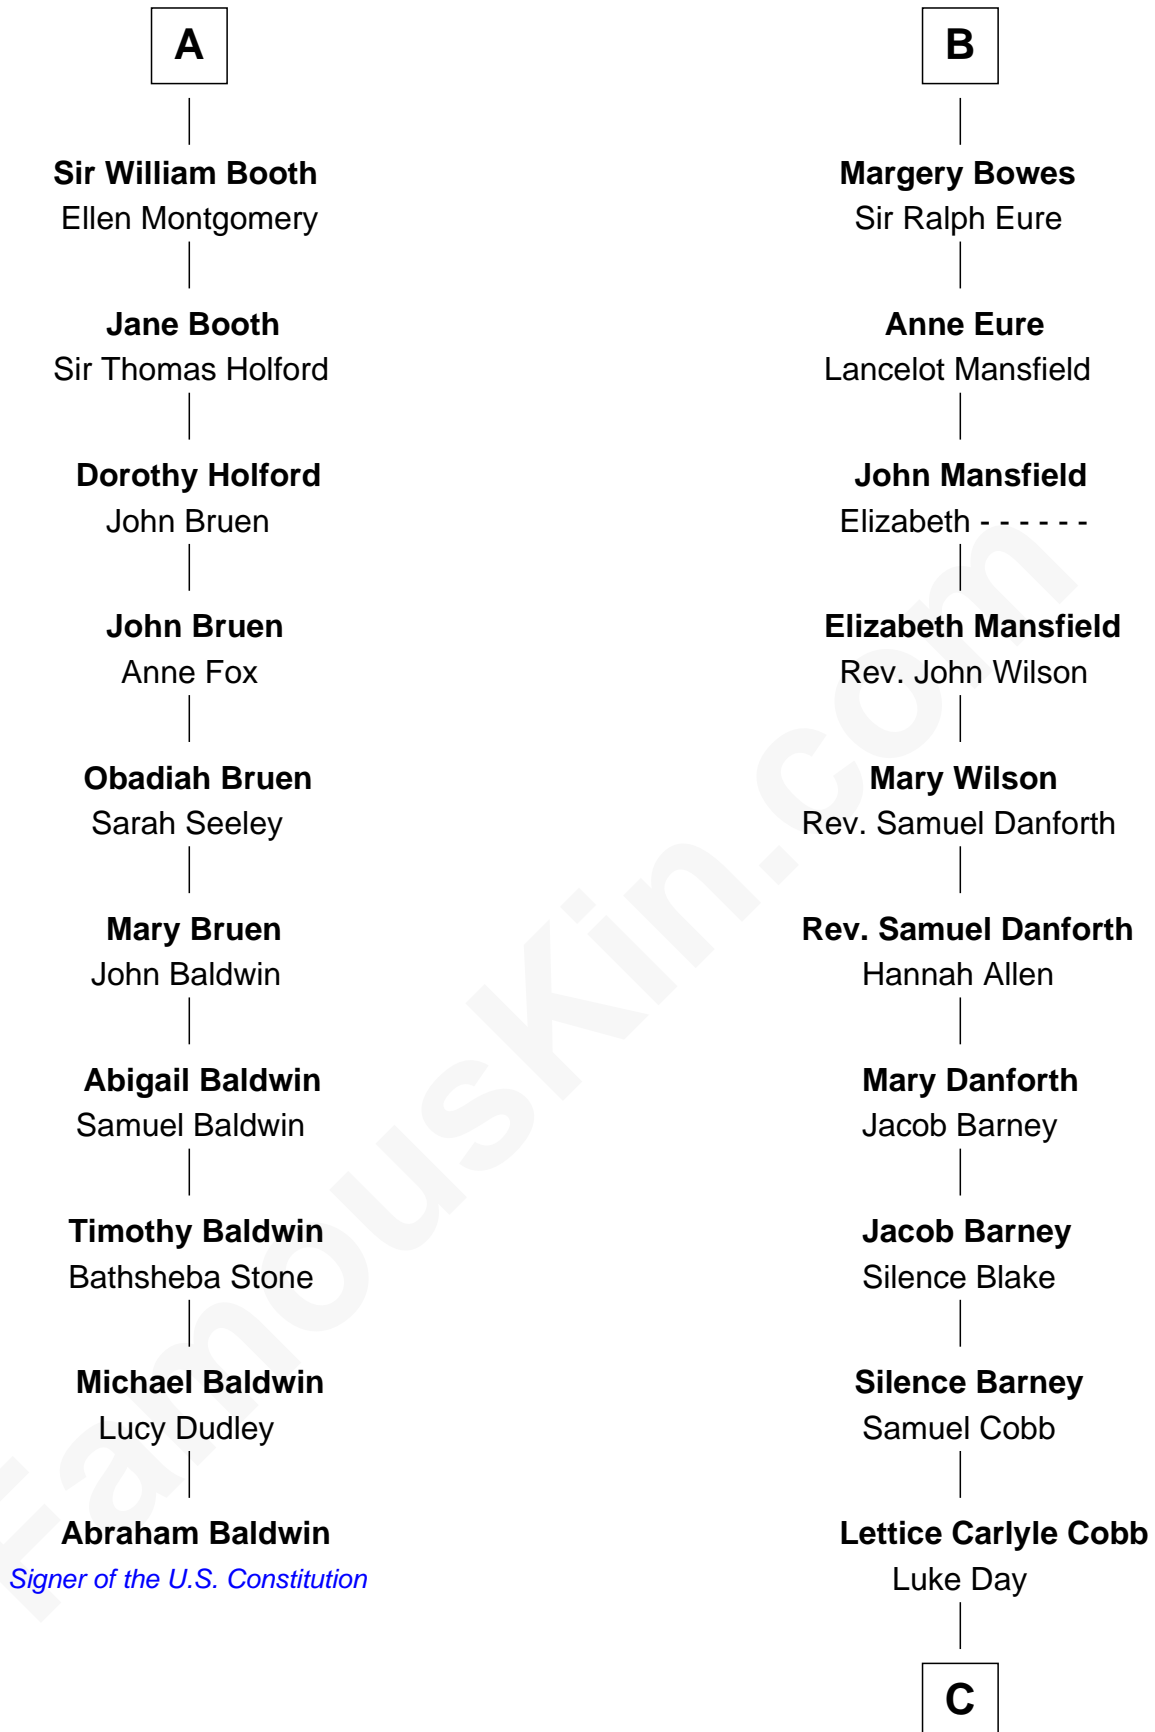

# FamousKin.com Relationship Chart of

**Abraham Baldwin**

*Signer of the U.S. Constitution*

16th cousin 4 times removed of

**Sandra Day O'Connor**

*First Female U.S. Supreme Court Justice*

**Guy de Beauchamp**

Alice de Toeni

**C**

—  
**Hollis Day**

Eliza L. Flanders

—  
**Henry Clay Day**

Alice Edith Hilton

—  
**Henry R. Day**

Ada Mae Wilkey

—  
**Sandra Day O'Connor**

*U.S. Supreme Court Justice*

FamousKin.com