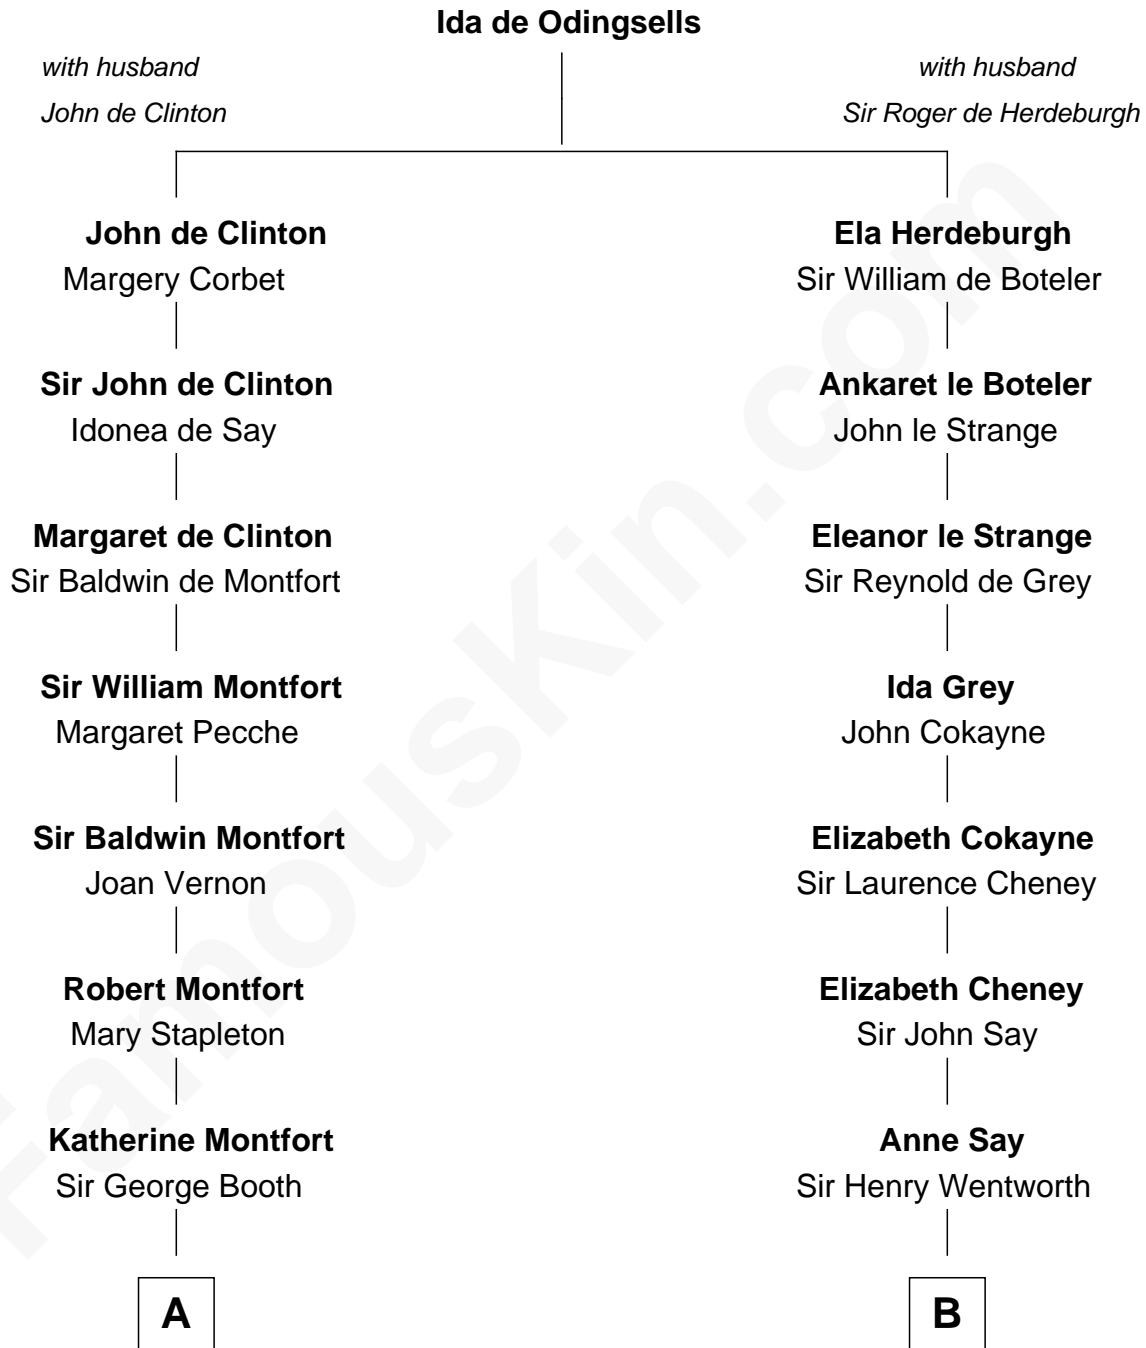

FamousKin.com

Relationship Chart of

Abraham Baldwin

Signer of the U.S. Constitution

14th cousin 2 times removed of

Caesar Rodney

Signer of the Declaration of Independence

A

Sir William Booth
Ellen Montgomery

Jane Booth
Sir Thomas Holford

Dorothy Holford
John Bruen

John Bruen
Anne Fox

Obadiah Bruen
Sarah Seeley

Mary Bruen
John Baldwin

Abigail Baldwin
Samuel Baldwin

Timothy Baldwin
Bathsheba Stone

Michael Baldwin
Lucy Dudley

Abraham Baldwin
Signer of the U.S. Constitution

B

Margery Wentworth
Sir John Seymour

Sir Henry Seymour
Barbara Morgan

Jane Seymour
Sir John Rodney

William Rodney
Alice Caesar

William Rodney
Rachel - - - - -