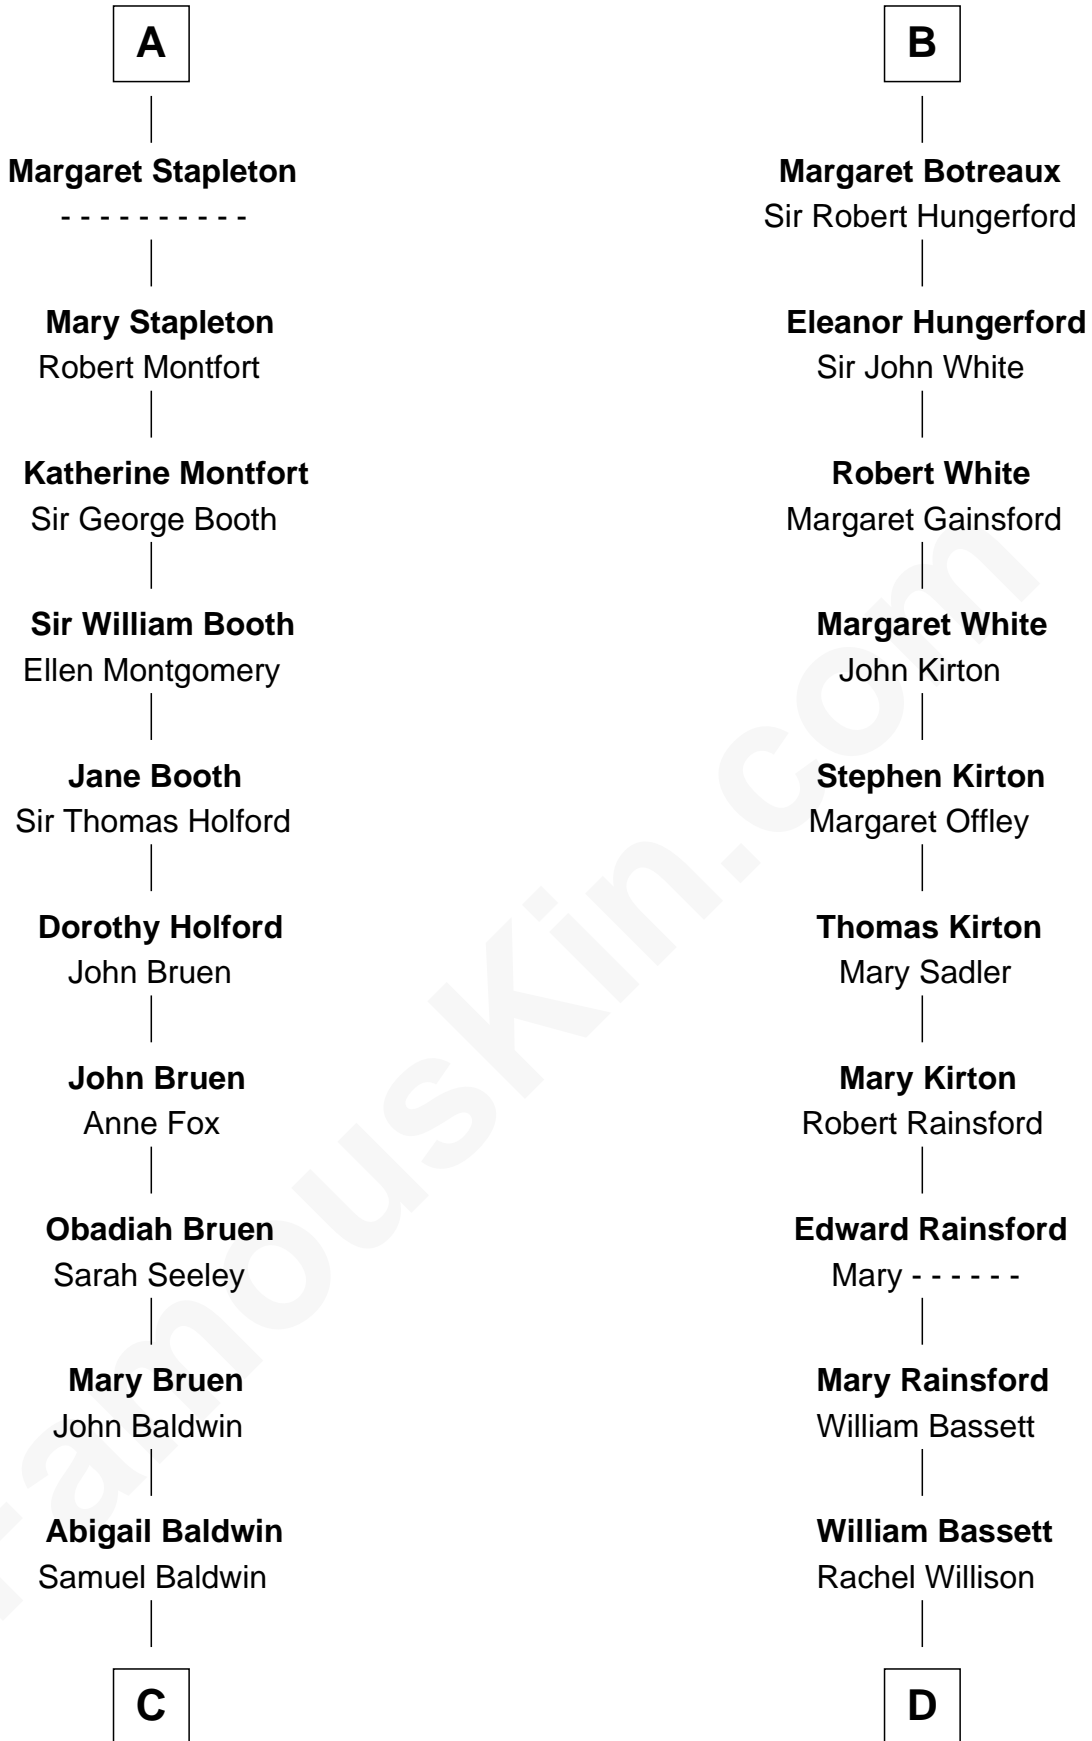

FamousKin.com
Relationship Chart of
Abraham Baldwin

Signer of the U.S. Constitution

19th cousin 2 times removed of

Sir Charles Tupper

6th Prime Minister of Canada

John, King of England

C

Timothy Baldwin
Bathsheba Stone

Michael Baldwin
Lucy Dudley

Abraham Baldwin
Signer of the U.S. Constitution

D

William Bassett
Abigail Bourne

Mary Bassett
Eliakim Tupper

Charles Tupper
Elizabeth West

Rev. Charles Tupper
Miriam Lockhart

Sir Charles Tupper
6th Prime Minister of Canada