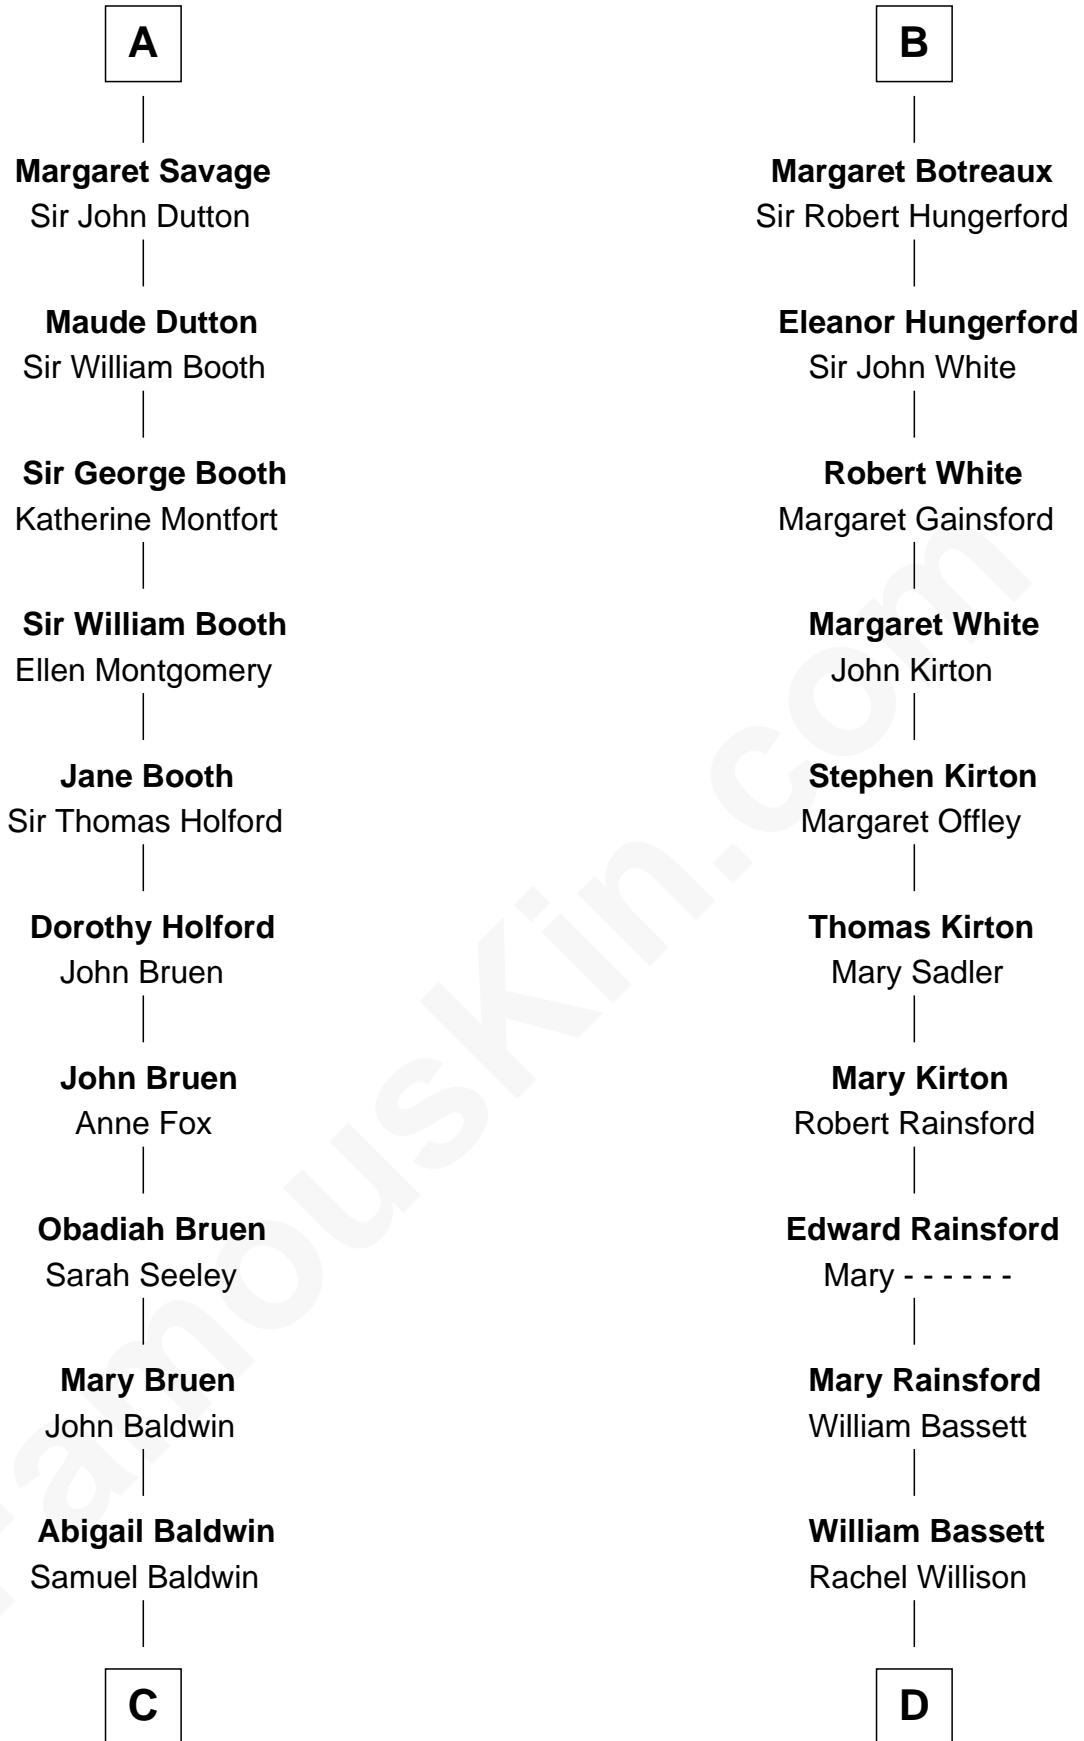

# FamousKin.com Relationship Chart of

**Abraham Baldwin**

*Signer of the U.S. Constitution*

19th cousin 2 times removed of

**Sir Charles Tupper**

*6th Prime Minister of Canada*

**C**

**Timothy Baldwin**  
Bathsheba Stone

**Michael Baldwin**  
Lucy Dudley

**Abraham Baldwin**  
*Signer of the U.S. Constitution*

**D**

**William Bassett**  
Abigail Bourne

**Mary Bassett**  
Eliakim Tupper

**Charles Tupper**  
Elizabeth West

**Rev. Charles Tupper**  
Miriam Lockhart

**Sir Charles Tupper**  
*6th Prime Minister of Canada*